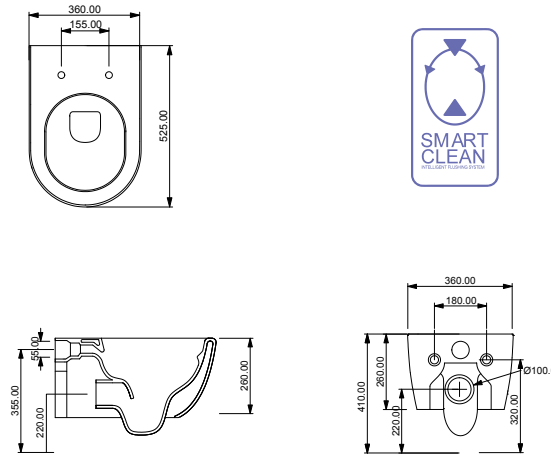

cod. LKWC01

Vaso Like Smart Clean scarico parete convertibile a pavimento mediante curva tecnica.  
*Wc Like Smart Clean wall drain suitable for floor drain with technical elbow.*

cod. LKWC01

cod. LKWCSO

Vaso Like Smart Clean sospeso  
*Wc Like Smart Clean wall-hung*

cod. LKWCSO

cod. LKBI01

Bidet Like monoforo (senza foro e tre fori su richiesta)  
*Bidet Like one hole (without hole and three holes on request)*