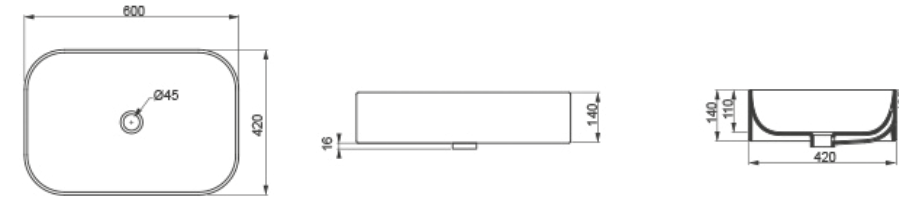

cod. LKWCSEXXS
Vaso Like XXS Smart Clean sospeso
Wc Like XXS Smart Clean wall-hung

cod. LKWCSEXXS

cod. LKBISOXXS
Bidet Like XXS sospeso monoforo (senza foro su richiesta)
Bidet Like XXS wall-hung one hole (without hole on request)

cod. LKBISOXXS

cod. LKCOPRTICR

cod. LKCOPRSLTICR

I Coprivater per i Wc Like sono disponibili nelle versioni:
The Seatcovers Like are available in the following models:

Avvolgente/Wrapover LKCOPRTICR
Slim LKCOPRSLTICR

LE MISURE INDICATE POSSONO VARIARE DEL 0.6% CIRCA, PER USURA STAMPI E PER VARIAZIONI DELLE CARATTERISTICHE TECNICHE DELLE MATERIE PRIME.

THE INDICATED SIZE COULD HAVE A VARIATION OF ABOUT 0.6% DUE TO THE USURE OF MOULDS AND VARIATIONS IN THE RAW MATERIALS.

cod. EALAV60TP
Lavabo Easy cm60
Easy washbasin cm60

cod. EALAV60TP

cod. EALAVRE60
Lavabo Easy rettangolare cm60
Easy washbasin rectangular cm60

cod. EALAVRE60

cod. EALAVOV55
Lavabo Easy Ovale cm55
Easy washbasin Oval cm55

cod. EALAVOV55

cod. EALAVQU45
Lavabo Easy Quadro cm55
Easy washbasin Square cm55

cod. EALAVQU45

cod. EALAVRO45
Lavabo Easy Tondo Ø45
Easy washbasin Round Ø45

cod. EALAVRO45