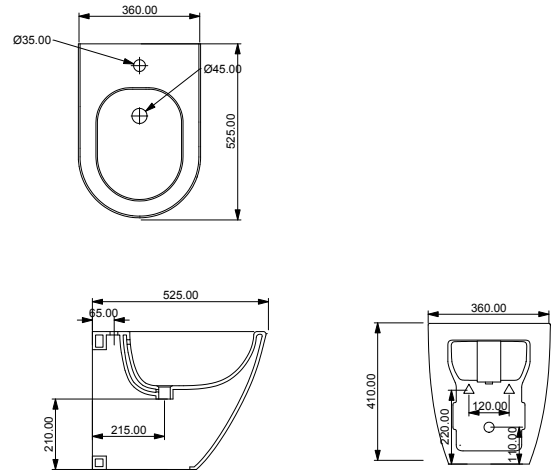

cod. LKWCSO

cod. LKBI01

Bidet Like monoforo (senza foro e tre fori su richiesta)
Bidet Like one hole (without hole and three holes on request)