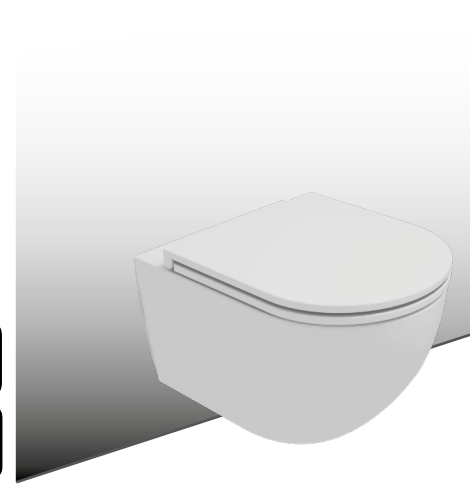

cod. LKWCSEXXS  
Vaso Like XXS Smart Clean sospeso  
Wc Like XXS Smart Clean wall-hung

cod. LKWCSEXXS

cod. LKBISOXXS  
Bidet Like XXS sospeso monoforo (senza foro su richiesta)  
Bidet Like XXS wall-hung one hole (without hole on request)