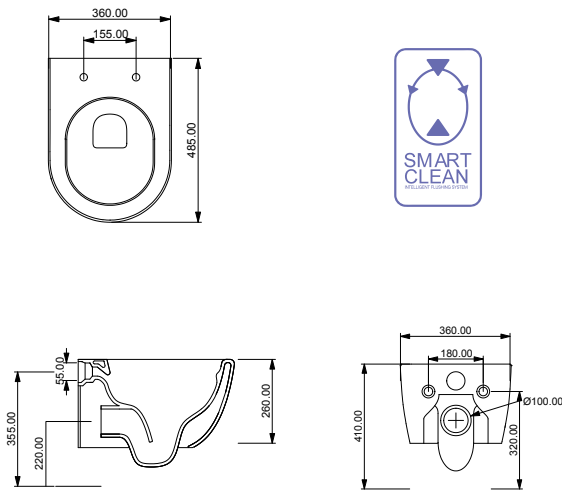

cod. LKWCSEXXS  
Vaso Like XXS Smart Clean sospeso  
Wc Like XXS Smart Clean wall-hung

cod. LKWCSEXXS

cod. LKBISOXXS  
Bidet Like XXS sospeso monoforo (senza foro su richiesta)  
Bidet Like XXS wall-hung one hole (without hole on request)