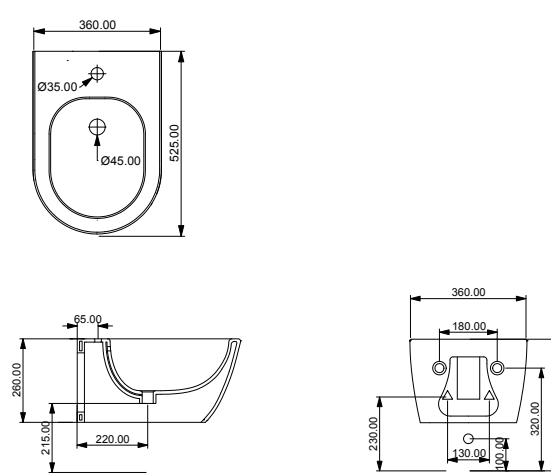

cod. LKBISO

Bidet Like sospeso monoforo (senza foro su richiesta)
Bidet Like wall-hung one hole (without hole on request)