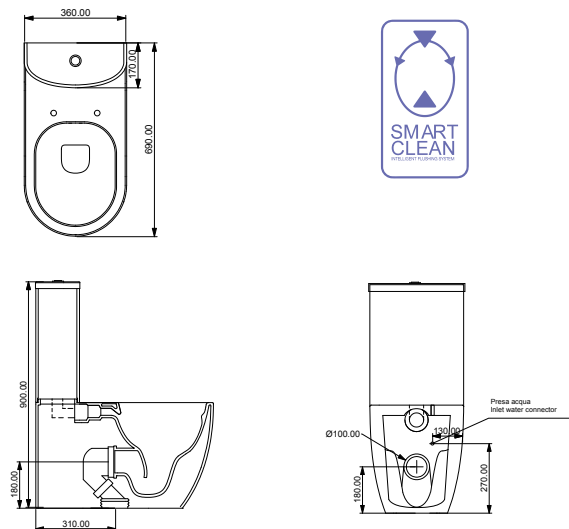

cod. LKMBL

Wc monoblocco Like Smart Clean
Wc monoblock Like Smart Clean

cod. LKCIMBL

Cassetta monoblocco Like
Cistern monoblock Like

cod. LKCIMBL
cod. LKMBL

cod.
LKCOPTICR