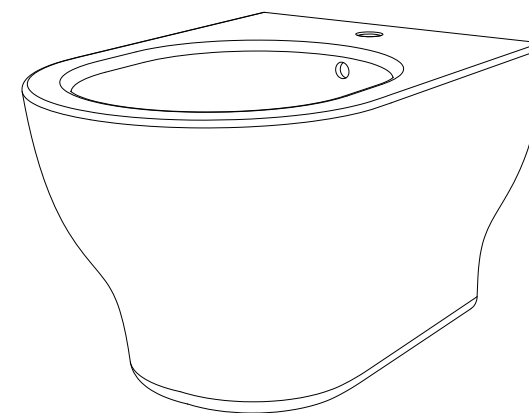

FRONT

LEFT

GSG
CERAMIC DESIGN

Bidet sospeso Speed monoforo
(senza foro su richiesta)
Speed bidet wall-hung one hole
(no hole on request)

TOP

REAR

SECTION

| | |
|---|--|
| <p>Designation Bidet sospeso Speed monoforo (senza foro su richiesta) Speed bidet wall-hung one hole (no hole on request)</p> | <p>GSG CERAMIC DESIGN</p> |
| <p>Scale 1:10</p> | <p>This drawing including the respective data may neither be duplicated nor modified nor altered without the consent of GSG Ceramic Design. The use of the data/technical drawings take place at users own risk and under exclusion of any liability of GSG Ceramic Design. The dimensions are not binding; products are subject to changes. Measurement shown may be subjected to small variations or are indicative.</p> |
| <p>cod. SPBISO</p> | |