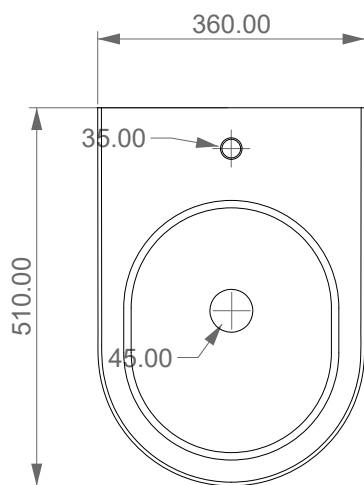

FRONT

LEFT

GSG
CERAMIC DESIGN

Bidet sospeso Speed monoforo
(senza foro su richiesta)
Speed bidet wall-hung one hole
(no hole on request)

TOP

REAR

SECTION

| | |
|---|--|
| <p>Designation Bidet sospeso Speed monoforo (senza foro su richiesta) Speed bidet wall-hung one hole (no hole on request)</p> | <p>GSG CERAMIC DESIGN</p> |
| <p>Scale 1:10</p> | <p>This drawing including the respective data may neither be duplicated nor modified nor altered without the consent of GSG Ceramic Design. The use of the data/technical drawings take place at users own risk and under exclusion of any liability of GSG Ceramic Design. The dimensions are not binding; products are subject to changes. Measurement shown may be subjected to small variations or are indicative.</p> |
| <p>cod. SPBISO</p> | |