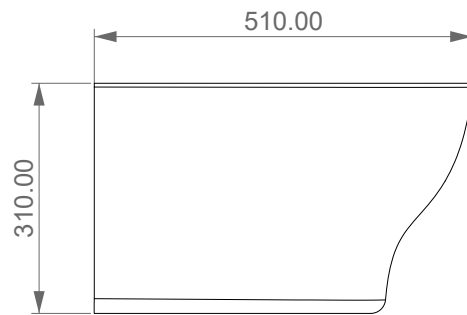

FRONT

LEFT

GSG
CERAMIC DESIGN

Bidet sospeso Speed monoforo
(senza foro su richiesta)
Speed bidet wall-hung one hole
(no hole on request)

TOP

REAR

SECTION

| | |
|---|--|
| <p>Designation Bidet sospeso Speed monoforo (senza foro su richiesta) Speed bidet wall-hung one hole (no hole on request)</p> | <p>GSG CERAMIC DESIGN</p> |
| <p>Scale 1:10</p> | <p>This drawing including the respective data may neither be duplicated nor modified nor altered without the consent of GSG Ceramic Design. The use of the data/technical drawings take place at users own risk and under exclusion of any liability of GSG Ceramic Design. The dimensions are not binding; products are subject to changes. Measurement shown may be subjected to small variations or are indicative.</p> |
| <p>cod. SPBISO</p> | |