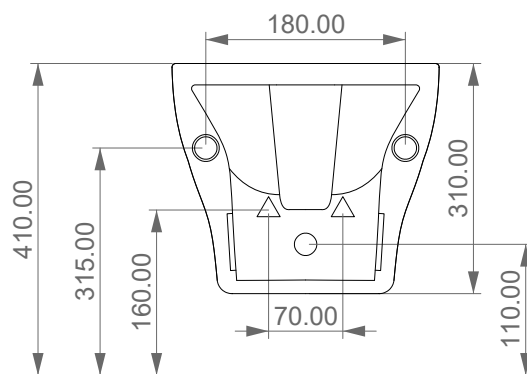

FRONT

LEFT

GSG
CERAMIC DESIGN

Bidet sospeso Speed monoforo
(senza foro su richiesta)
Speed bidet wall-hung one hole
(no hole on request)

TOP

REAR

SECTION

| | |
|---|--|
| <p>Designation Bidet sospeso Speed monoforo (senza foro su richiesta) Speed bidet wall-hung one hole (no hole on request)</p> | <p>GSG CERAMIC DESIGN</p> |
| <p>Scale 1:10</p> | <p>This drawing including the respective data may neither be duplicated nor modified nor altered without the consent of GSG Ceramic Design. The use of the data/technical drawings take place at users own risk and under exclusion of any liability of GSG Ceramic Design. The dimensions are not binding; products are subject to changes. Measurement shown may be subjected to small variations or are indicative.</p> |
| <p>cod. SPBISO</p> | |