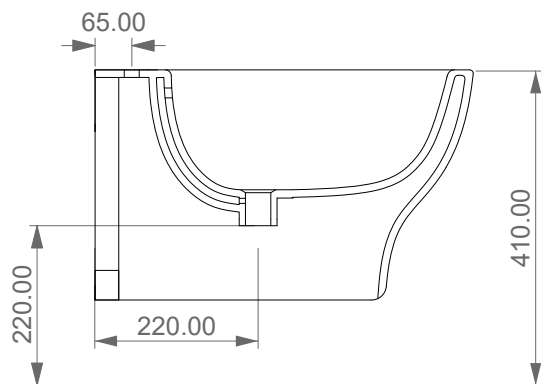

FRONT

LEFT

GSG
CERAMIC DESIGN

Bidet sospeso Speed monoforo
(senza foro su richiesta)
Speed bidet wall-hung one hole
(no hole on request)

TOP

REAR

SECTION

| | |
|---|--|
| <p>Designation Bidet sospeso Speed monoforo (senza foro su richiesta) Speed bidet wall-hung one hole (no hole on request)</p> | <p>GSG CERAMIC DESIGN</p> |
| <p>Scale 1:10</p> | <p>This drawing including the respective data may neither be duplicated nor modified nor altered without the consent of GSG Ceramic Design. The use of the data/technical drawings take place at users own risk and under exclusion of any liability of GSG Ceramic Design. The dimensions are not binding; products are subject to changes. Measurement shown may be subjected to small variations or are indicative.</p> |
| <p>cod. SPBISO</p> | |