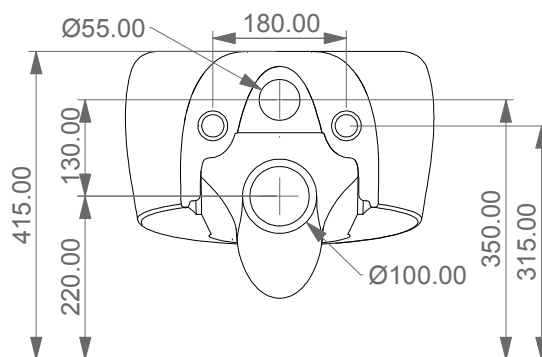

FRONT

LEFT

**GSG**  
CERAMIC DESIGN

Vaso sospeso Touch senza brida  
con sistema di scarico Smart Clean  
Touch wc wall-hung rimless  
with Smart Clean flushing system

TOP

REAR

SECTION

\*In caso di installazione con struttura autoportante  
Geberit è necessario il kit di rinforzo per wc con altezza ridotta.

\*In case of installation with recessed structure self-supporting  
for wall-hung wc Geberit is needed the reinforcing kit for wc with reduced height.

Designation Vaso sospeso Touch senza brida con sistema di scarico Smart Clean Touch wc wall-hung rimless with Smart Clean flushing system	
Scale 1:10	This drawing including the respected data may neither be duplicated nor modified nor altered without the consent of GSG Ceramic Design. The use of the data/technical drawings take place at users own risk and under exclusion of any liability of GSG Ceramic Design. The dimensions are not binding; products are subject to changes. Measurement shown may be subjected to small variations or are indicative.
cod. TOWCSOSC	