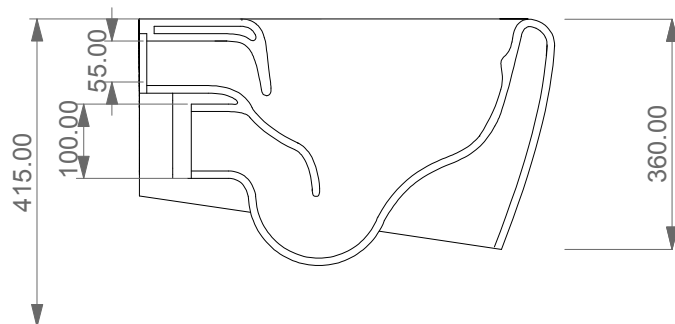

FRONT

LEFT

**GSG**  
CERAMIC DESIGN

Vaso sospeso Touch senza brida  
con sistema di scarico Smart Clean  
Touch wc wall-hung rimless  
with Smart Clean flushing system

TOP

REAR

SECTION

\*In caso di installazione con struttura autoportante  
Geberit è necessario il kit di rinforzo per wc con altezza ridotta.

\*In case of installation with recessed structure self-supporting  
for wall-hung wc Geberit is needed the reinforcing kit for wc with reduced height.

Designation Vaso sospeso Touch senza brida con sistema di scarico Smart Clean Touch wc wall-hung rimless with Smart Clean flushing system	
Scale 1:10	This drawing including the respected data may neither be duplicated nor modified nor altered without the consent of GSG Ceramic Design. The use of the data/technical drawings take place at users own risk and under exclusion of any liability of GSG Ceramic Design. The dimensions are not binding; products are subject to changes. Measurement shown may be subjected to small variations or are indicative.
cod. TOWCSOSC	