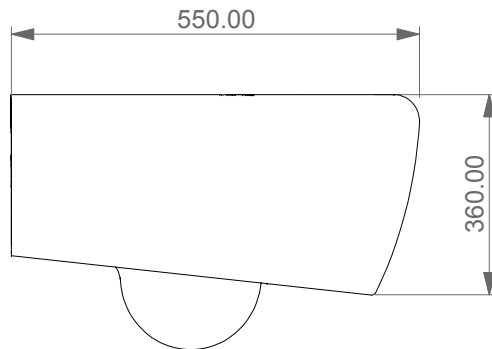

FRONT

LEFT

**GSG**  
CERAMIC DESIGN

Vaso sospeso Touch senza brida  
con sistema di scarico Smart Clean  
Touch wc wall-hung rimless  
with Smart Clean flushing system

TOP

REAR

SECTION

\*In caso di installazione con struttura autoportante  
Geberit è necessario il kit di rinforzo per wc con altezza ridotta.

\*In case of installation with recessed structure self-supporting  
for wall-hung wc Geberit is needed the reinforcing kit for wc with reduced height.

Designation Vaso sospeso Touch senza brida con sistema di scarico Smart Clean Touch wc wall-hung rimless with Smart Clean flushing system	
Scale 1:10	This drawing including the respected data may neither be duplicated nor modified nor altered without the consent of GSG Ceramic Design. The use of the data/technical drawings take place at users own risk and under exclusion of any liability of GSG Ceramic Design. The dimensions are not binding; products are subject to changes. Measurement shown may be subjected to small variations or are indicative.
cod. TOWCSOSC	