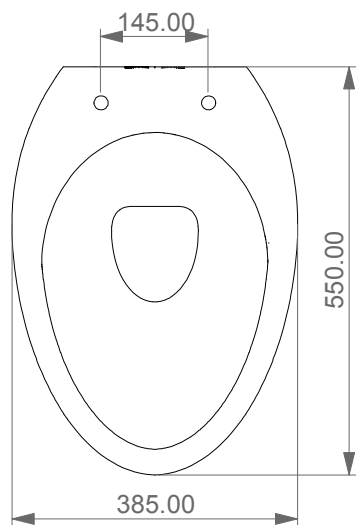

FRONT

LEFT

**GSG**  
CERAMIC DESIGN

Vaso sospeso Touch senza brida  
con sistema di scarico Smart Clean  
Touch wc wall-hung rimless  
with Smart Clean flushing system

TOP

REAR

SECTION

\*In caso di installazione con struttura autoportante  
Geberit è necessario il kit di rinforzo per wc con altezza ridotta.

\*In case of installation with recessed structure self-supporting  
for wall-hung wc Geberit is needed the reinforcing kit for wc with reduced height.

Designation Vaso sospeso Touch senza brida con sistema di scarico Smart Clean Touch wc wall-hung rimless with Smart Clean flushing system	
Scale 1:10	This drawing including the respected data may neither be duplicated nor modified nor altered without the consent of GSG Ceramic Design. The use of the data/technical drawings take place at users own risk and under exclusion of any liability of GSG Ceramic Design. The dimensions are not binding; products are subject to changes. Measurement shown may be subjected to small variations or are indicative.
cod. TOWCSOSC	