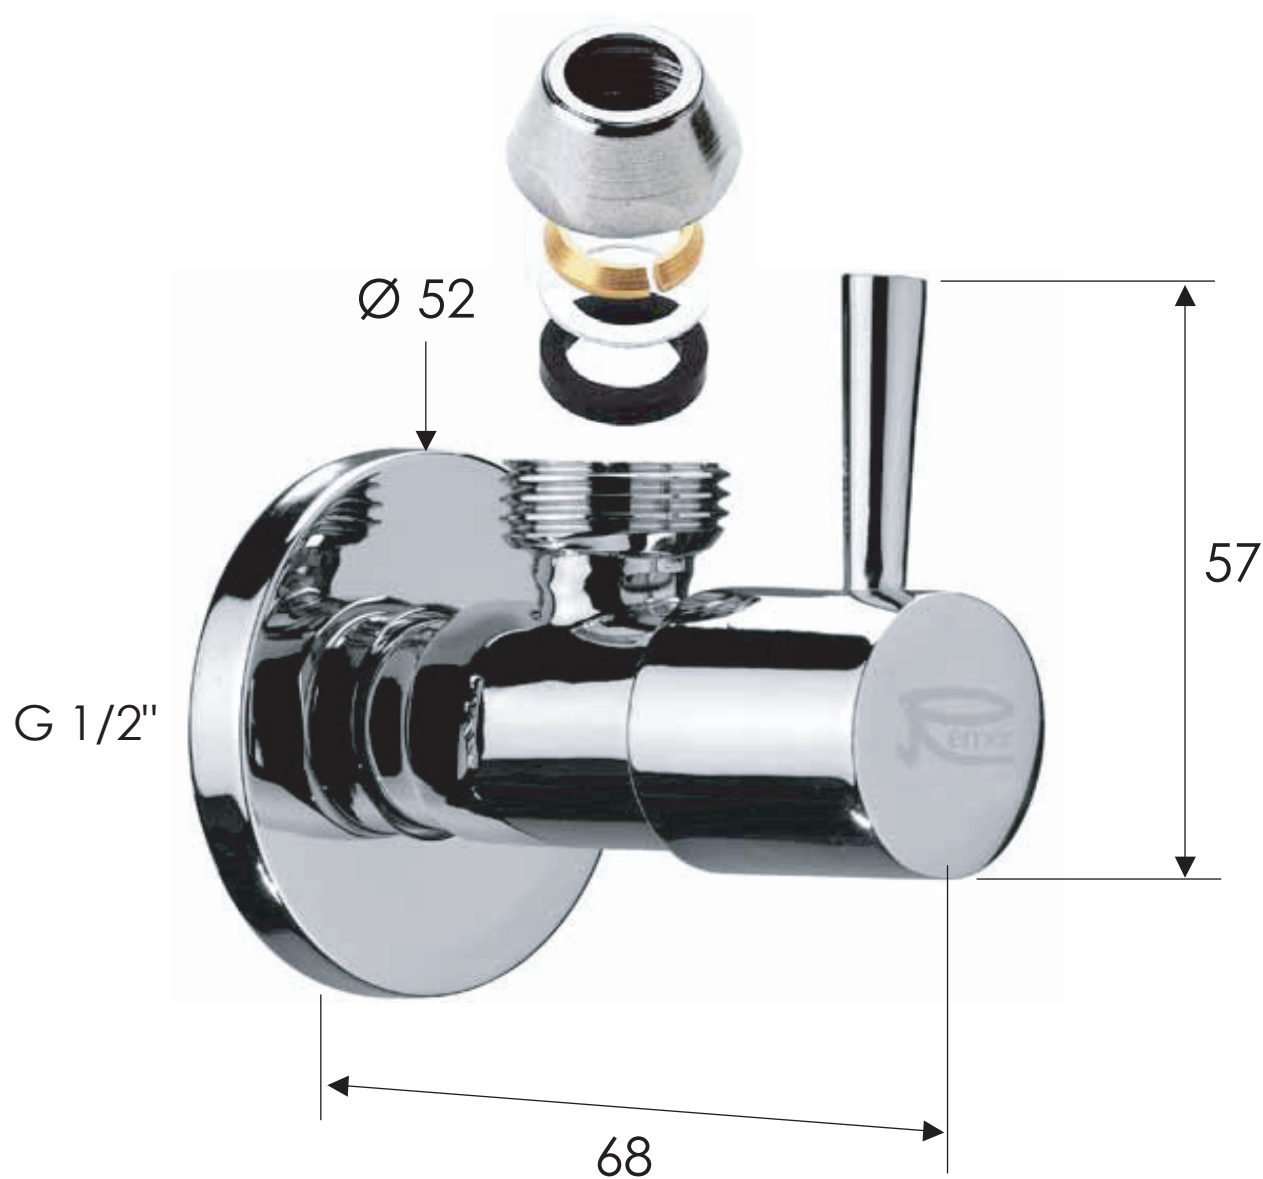

REMER

RUBINETTERIE

SCHEDA TECNICA

TECHNICAL FEATURES

ART. COD.

128L1210

MATERIALI / MATERIALS

OTTONE CROMATO / CHROME PLATED BRASS