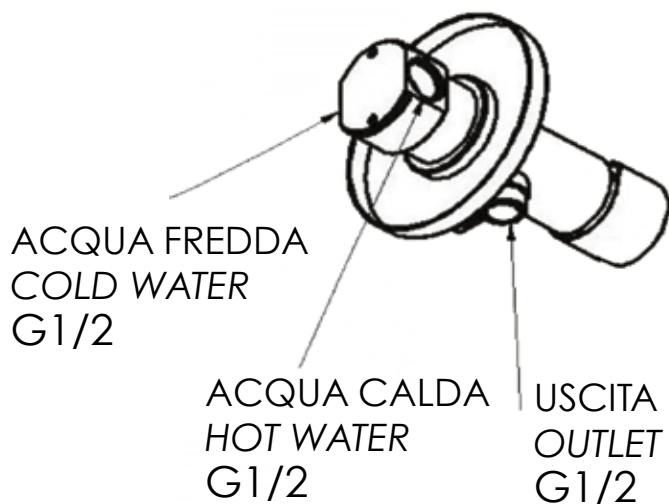

REMER

RUBINETTERIE

SCHEDA TECNICA

TECHNICAL FEATURES

ART. COD.

W65B

MATERIALI / MATERIALS

OTTONE CROMATO / CHROME PLATED BRASS