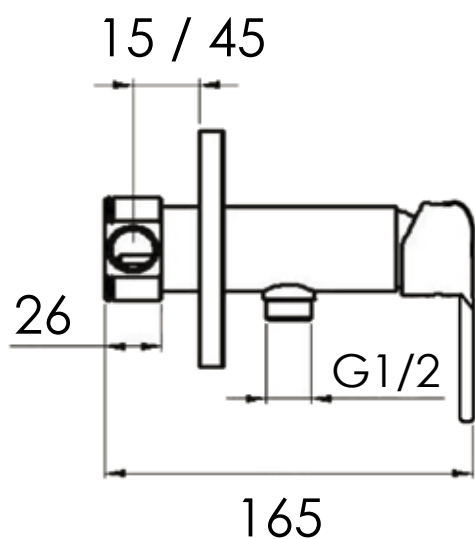

REMER

RUBINETTERIE

SCHEDA TECNICA

TECHNICAL FEATURES

ART. COD.

W65B

MATERIALI / MATERIALS

OTTONE CROMATO / CHROME PLATED BRASS