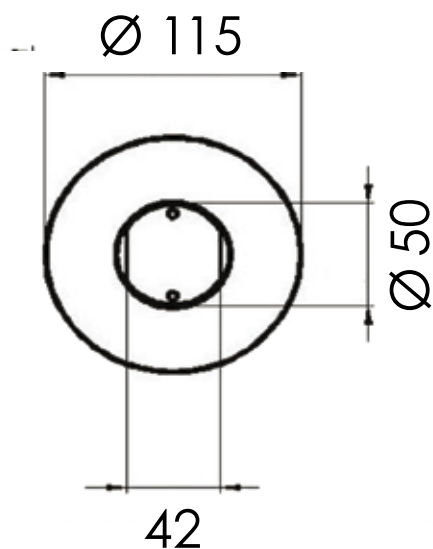

REMER

RUBINETTERIE

SCHEDA TECNICA

TECHNICAL FEATURES

ART. COD.

W65B

MATERIALI / MATERIALS

OTTONE CROMATO / CHROME PLATED BRASS