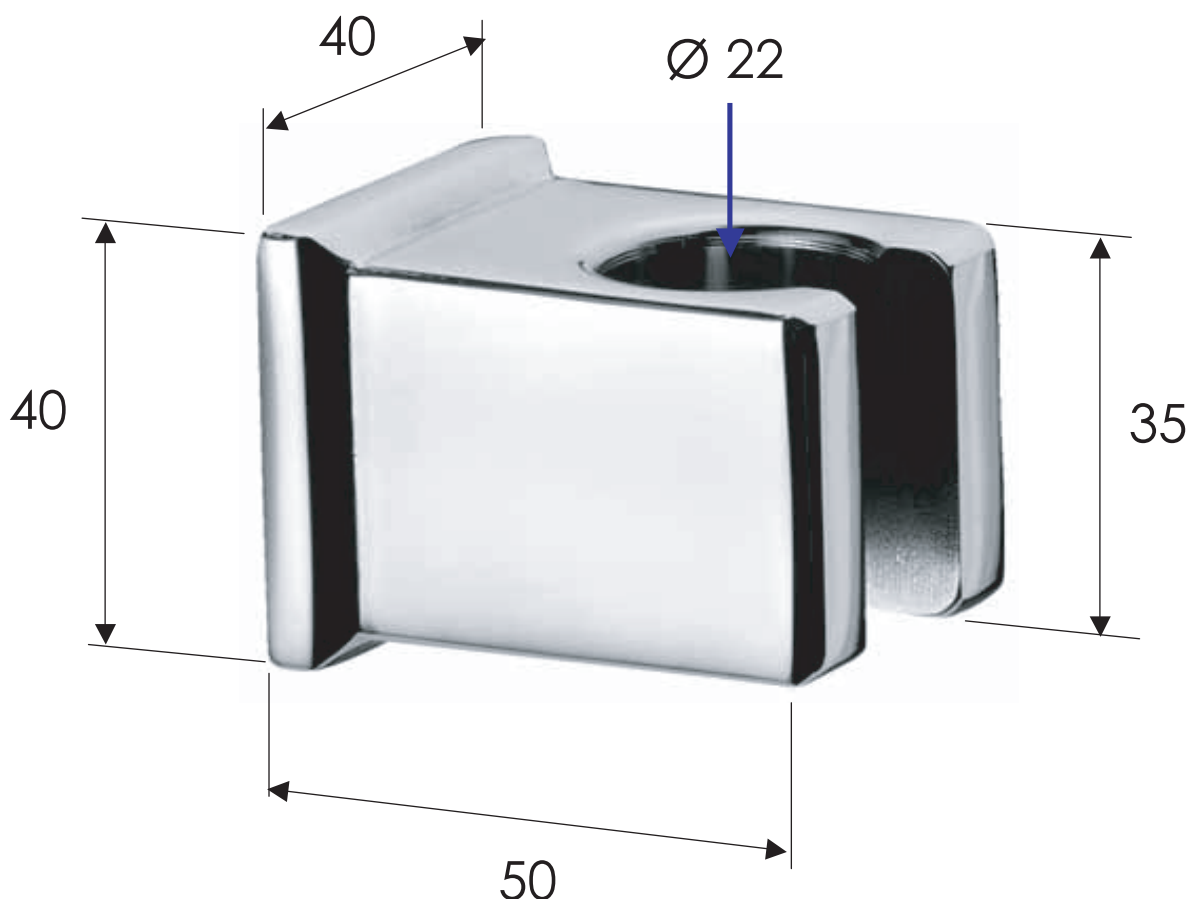

REMER

RUBINETTERIE

SCHEDA TECNICA

ART. COD.

TECHNICAL FEATURES

339SOS

MATERIALI / MATERIALS

OTTONE CROMATO / CHROME PLATED BRASS