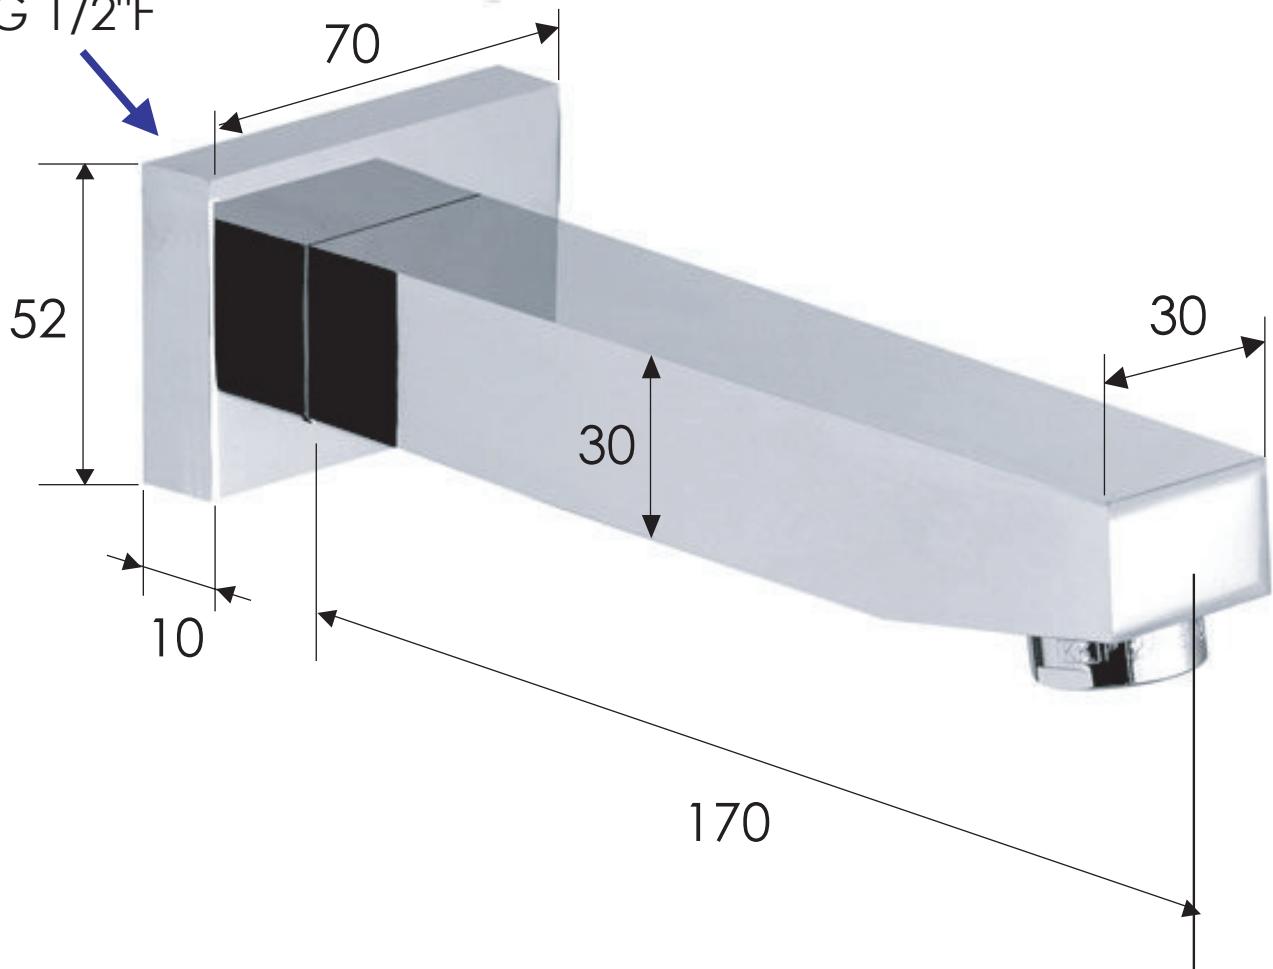

REMER

RUBINETTERIE

SCHEDA TECNICA

TECHNICAL FEATURES

ART. COD.

91S

ATTACCO
CONNECTION
G 1/2" F

MATERIALI / MATERIALS