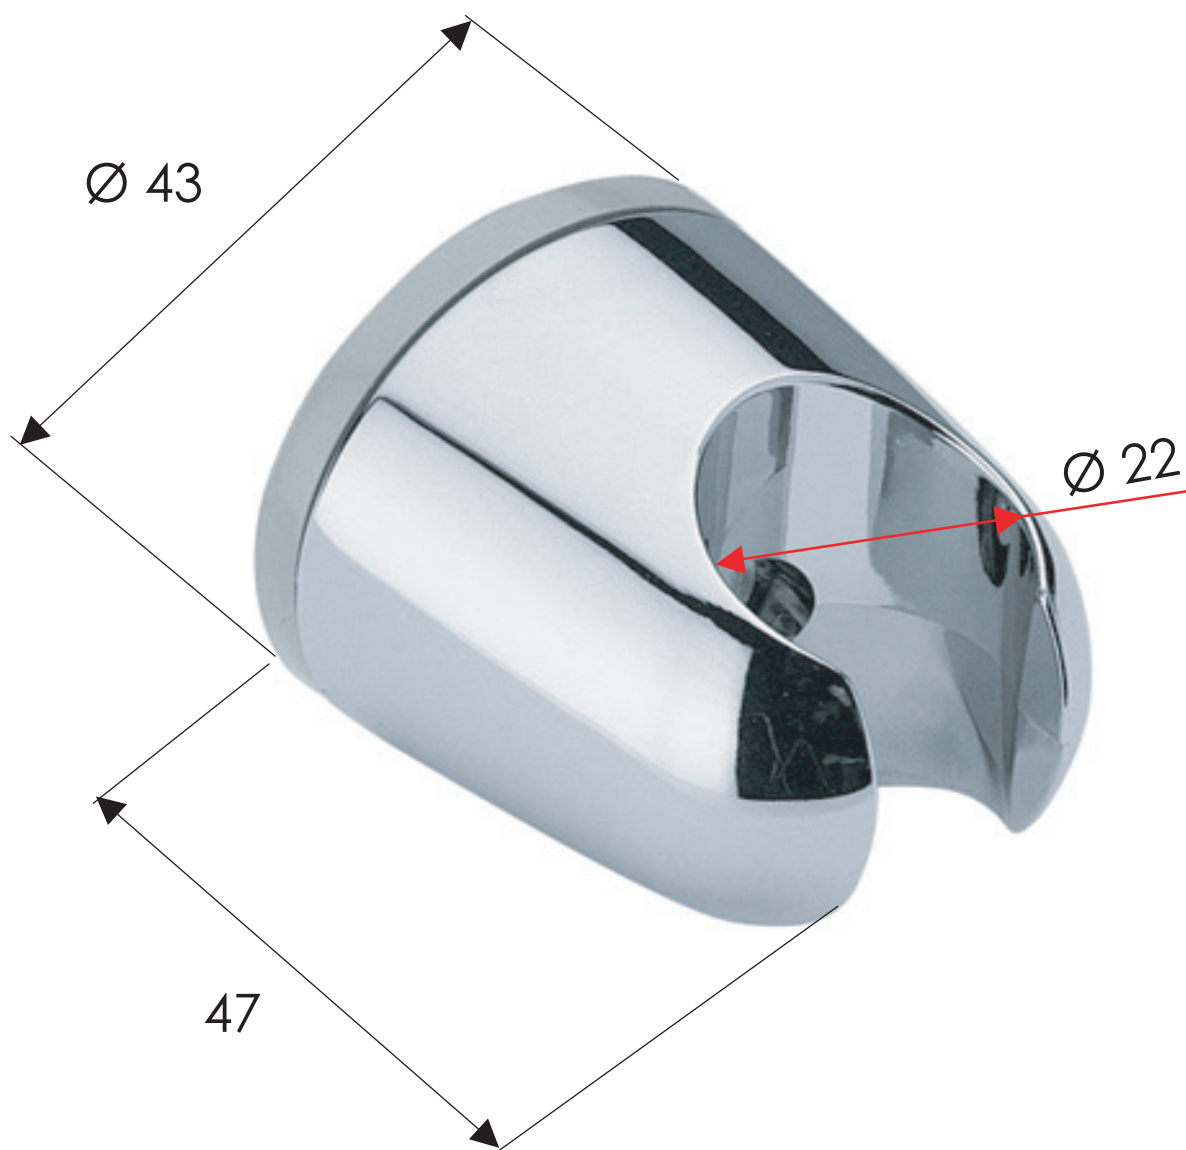

REMER

RUBINETTERIE

SCHEDA TECNICA

TECHNICAL FEATURES

ART. COD.

339F

MATERIALI / MATERIALS

ABS CROMATO / CHROME PLATED ABS