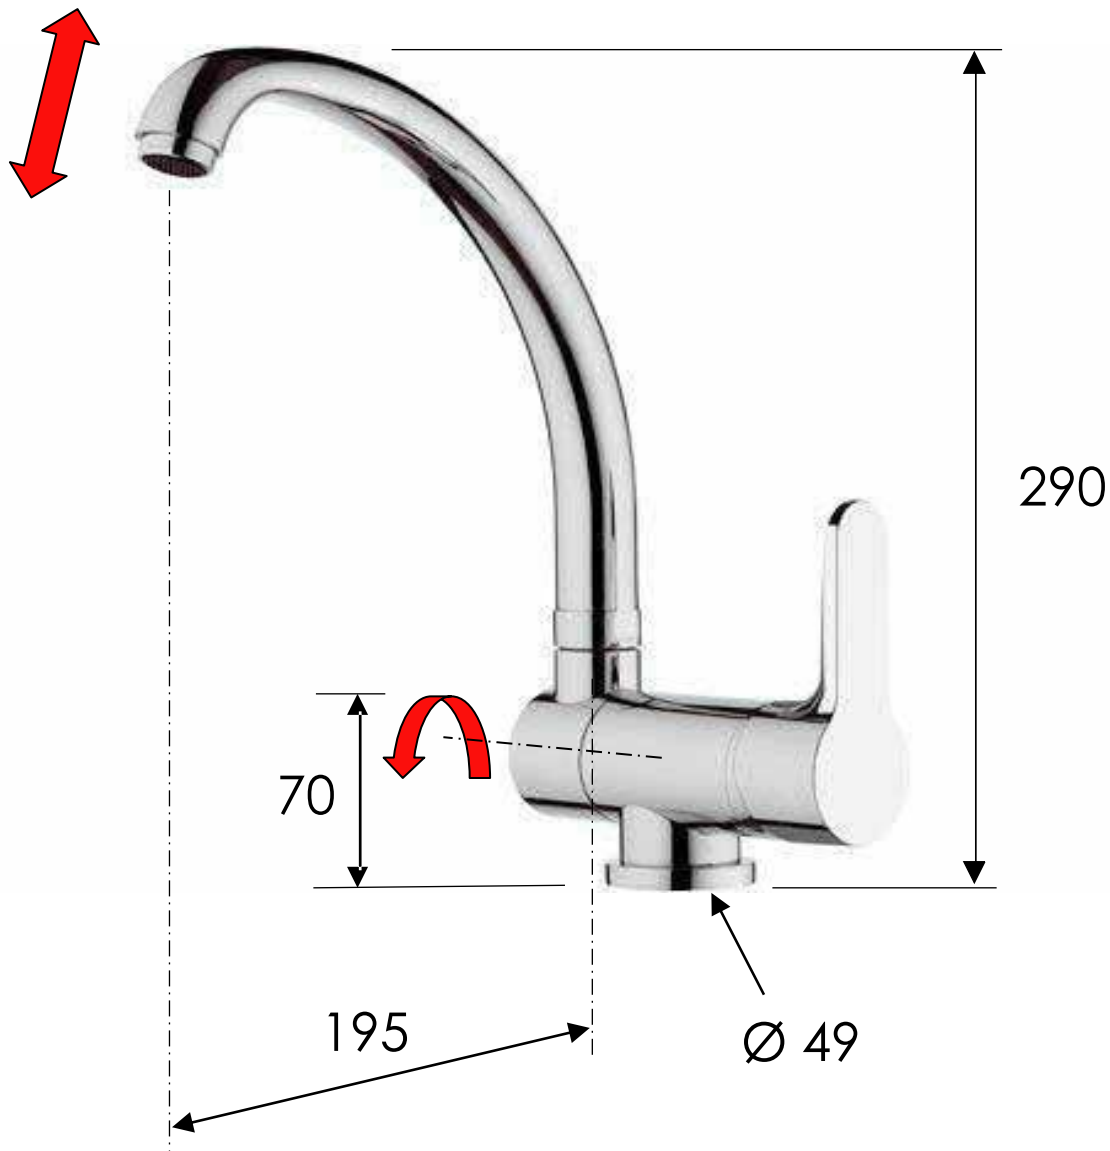

REMER

RUBINETTERIE

SCHEDA TECNICA

ART. COD.

TECHNICAL FEATURES

W42R

MATERIALI / MATERIALS

OTTONE CROMATO / CHROME PLATED BRASS