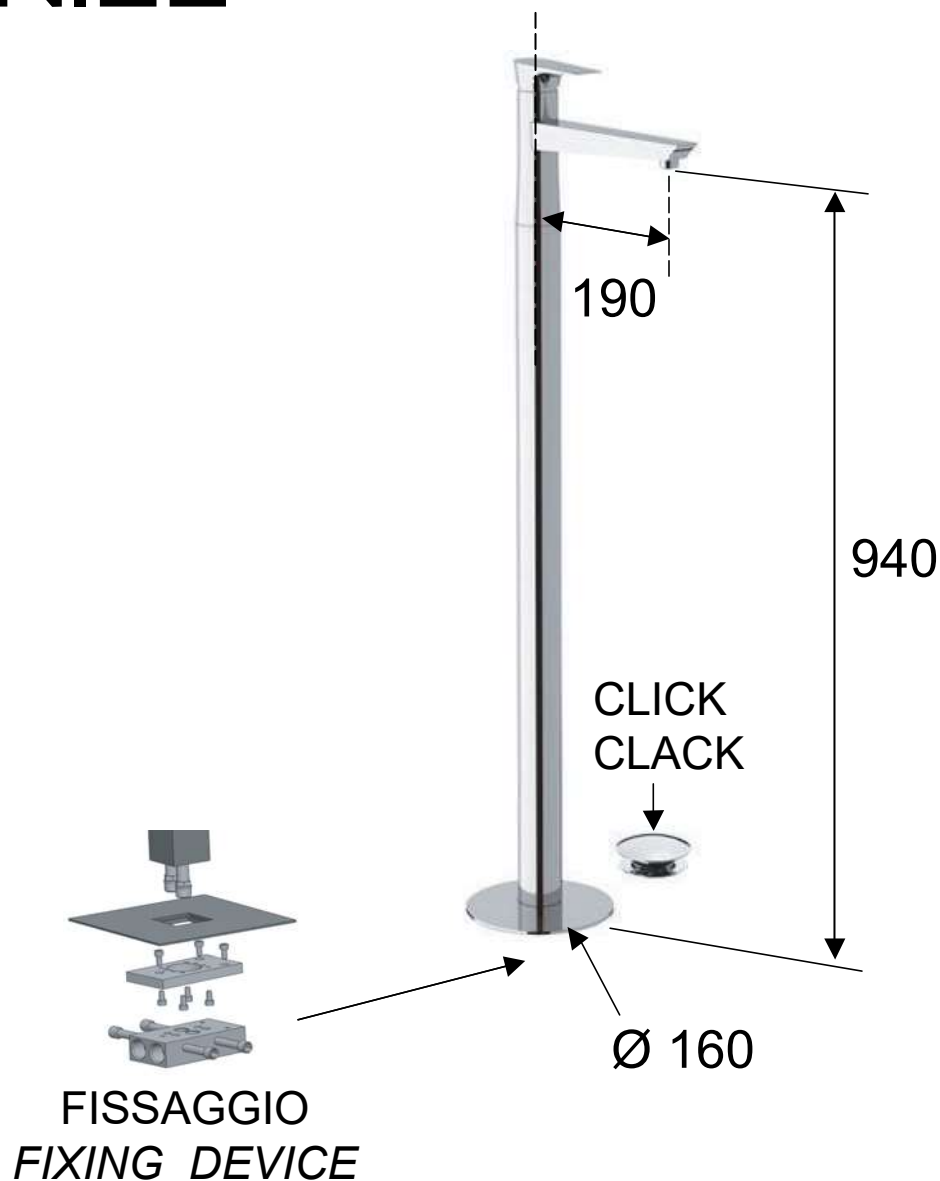

DANIEL

SCHEDA TECNICA TECHNICAL FEATURES

ART. COD.

DV688

MATERIALI / MATERIALS

OTTONE CROMATO / CHROME PLATED BRASS

CROMATURA / CHROME PLATING

UNI EN 248