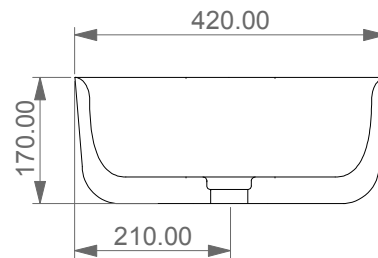

Lavabo Hit rotondo bordo fino, cm 42.
Hit Washbasin round cm 42 thin edge.

FRONT

LEFT

TOP

SECTION

Designation
Lavabo Hit rotondo bordo fino, cm 42.
Hit Washbasin round cm 42 thin edge.

Scale
1:10

cod. HILAVRO42

This drawing including the respectedata may neither be duplicated nor modified nor altered without the consent of GSG Ceramic Design. The use of the data/technical drawings take place at users own risk and under exclusion of any liability of GSG Ceramic Design. The dimensions are not binding; products are subject to changes. Measurement shown may be subjected to small variations or are indicative.