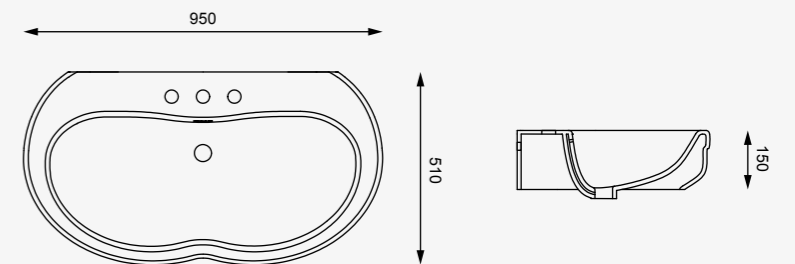

cod. TIBISO
Bidet Time sospeso
Bidet Time wall-hung

cod. TIWCSO
Vaso Time sospeso
WC Time wall-hung

cod. TIBI01
Bidet a terra Time
Bidet to wall Time

cod. TIWC01
Vaso a terra Time
WC back to wall Time

cod. TIWC01/TICIMBL
Vaso Time con cassetta a colonna
Time WC back to wall with column cistern

cod. TILAVSP
Lavabo Time cm. 60 sottopiano
Undermounted washbasin Time cm. 60

cod. TILAVFS65
Lavabo Time da appoggio cm. 65
Washbasin Time countertop cm. 65

cod. TILAV75
Lavabo Time a parete cm. 75 da appoggio, sospeso o su colonna,
Countertop, wall-hung back to wall or on pedestal washbasin Time cm. 75 with pedestal

cod. TILAV95
Lavabo Time a parete cm. 95 da appoggio, sospeso o su colonna,
Countertop, wall-hung back to wall or on pedestal washbasin Time cm. 95 with pedestal

cod. TICON105
Consolle Time cm. 105
Time Consolle cm. 105