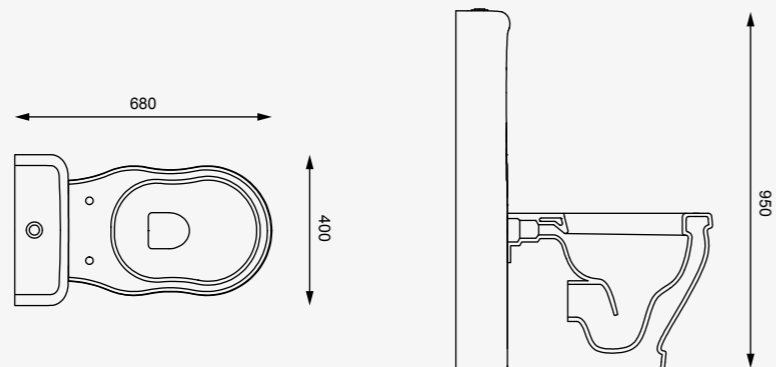

cod. TIBISO
Bidet Time sospeso
Bidet Time wall-hung

cod. TIWCSO
Vaso Time sospeso
WC Time wall-hung

cod. TIBI01
Bidet a terra Time
Bidet to wall Time

cod. TIWC01
Vaso a terra Time
WC back to wall Time

cod. TIWC01/TICIMBL
Vaso Time con cassetta a colonna
Time WC back to wall with column cistern

cod. TILAVSP
Lavabo Time cm. 60 sottopiano
Undermounted washbasin Time cm. 60

cod. TILAVFS65
Lavabo Time da appoggio cm. 65
Washbasin Time countertop cm. 65

cod. TILAV75
Lavabo Time a parete cm. 75 da appoggio, sospeso o su colonna,
Countertop, wall-hung back to wall or on pedestal washbasin Time cm. 75 with pedestal

cod. TILAV95
Lavabo Time a parete cm. 95 da appoggio, sospeso o su colonna,
Countertop, wall-hung back to wall or on pedestal washbasin Time cm. 95 with pedestal

cod. TICON105
Consolle Time cm. 105
Time Consolle cm. 105