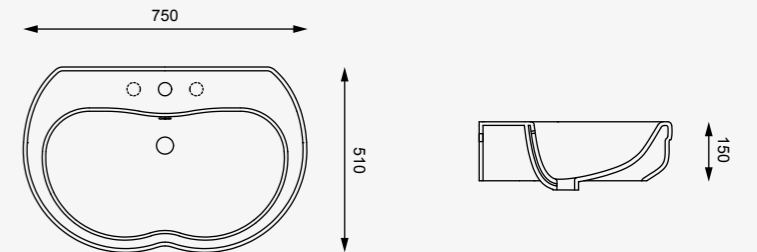

cod. TIWC01/TICIMBL
Vaso Time con cassetta a colonna Bianco lucido
WC Time back to wall with column cistern White shiny
cod. TIBI01
Bidet Time a terra Bianco lucido
Bidet Time back to wall White shiny
cod. PARUBI
Rubinetto Pair con comando in ceramica Nero satinato
Faucet Pair with ceramic lever Black matt
cod. TILAVSP
Lavabo Time cm. 60 sottopiano Bianco lucido.
Undermounted washbasin Time cm. 60 White shiny

cod. TIBISO
Bidet Time sospeso
Bidet Time wall-hung

cod. TIWCSO
Vaso Time sospeso
WC Time wall-hung

cod. TIBI01
Bidet a terra Time
Bidet to wall Time

cod. TIWC01
Vaso a terra Time
WC back to wall Time

cod. TIWC01/TICIMBL
Vaso Time con cassetta a colonna
Time WC back to wall with column cistern

cod. TILAVSP
Lavabo Time cm. 60 sottopiano
Undermounted washbasin Time cm. 60

cod. TILAVFS65
Lavabo Time da appoggio cm. 65
Washbasin Time countertop cm. 65

cod. TILAV75
Lavabo Time a parete cm. 75 da appoggio, sospeso o su colonna,
Countertop, wall-hung back to wall or on pedestal washbasin Time cm. 75 with pedestal