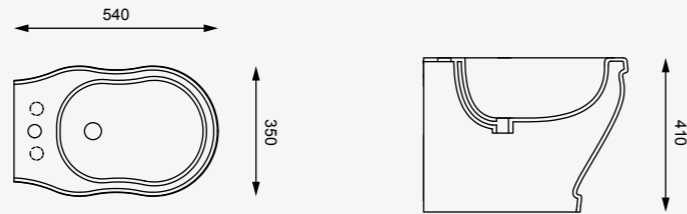

cod. TIWCSO

Vaso Time sospeso Bianco lucido
WC Time wall-hung White shiny

cod. TILAV75
Lavabo Time cm. 75 Bianco lucido
Washbasin Time cm. 75 White shiny

cod. TIBISO
Bidet Time sospeso Bianco lucido
Bidet Time wall-hung White shiny
cod. PARUBI
Rubinetto Pair con comando in ceramica Nero satinato
Faucet Pair with ceramic lever Black matt
cod. TIWCSO
Vaso Time sospeso Bianco lucido
WC Time wall-hung White shiny

cod. TIWC01/TICIMBL
Vaso Time con cassetta a colonna Bianco lucido
WC Time back to wall with column cistern White shiny
cod. TIBI01
Bidet Time a terra Bianco lucido
Bidet Time back to wall White shiny
cod. PARUBI
Rubinetto Pair con comando in ceramica Nero satinato
Faucet Pair with ceramic lever Black matt
cod. TILAVSP
Lavabo Time cm. 60 sottopiano Bianco lucido.
Undermounted washbasin Time cm. 60 White shiny

cod. TIBISO
Bidet Time sospeso
Bidet Time wall-hung

cod. TIWCSO
Vaso Time sospeso
WC Time wall-hung

cod. TIBI01
Bidet a terra Time
Bidet to wall Time

cod. TIWC01
Vaso a terra Time
WC back to wall Time

cod. TIWC01/TICIMBL
Vaso Time con cassetta a colonna
Time WC back to wall with column cistern

cod. TILAVSP
Lavabo Time cm. 60 sottopiano
Undermounted washbasin Time cm. 60

cod. TILAVFS65
Lavabo Time da appoggio cm. 65
Washbasin Time countertop cm. 65

cod. TILAV75
Lavabo Time a parete cm. 75 da appoggio, sospeso o su colonna,
Countertop, wall-hung back to wall or on pedestal washbasin Time cm. 75 with pedestal