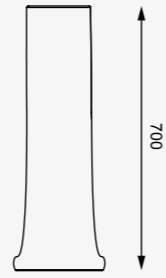

cod. TILAVSP
Lavabo Time cm. 60 sottopiano
Undermounted washbasin Time cm. 60

cod. TILAVFS65
Lavabo Time da appoggio cm. 65
Washbasin Time countertop cm. 65

cod. TILAV75
Lavabo Time a parete cm. 75 da appoggio, sospeso o su colonna,
Countertop, wall-hung back to wall or on pedestal washbasin Time cm. 75 with pedestal

cod. TILAV95
Lavabo Time a parete cm. 95 da appoggio, sospeso o su colonna,
Countertop, wall-hung back to wall or on pedestal washbasin Time cm. 95 with pedestal

cod. TICON105
Consolle Time cm. 105
Time Consolle cm. 105

INFORMAZIONI TECNICHE - TECHNICAL INFORMATION

cod. TICOL

Colonna per lavabo Time a parete cm. 75 e cm. 95
Pedestal for Time washbasin back to wall cm. 75 and cm.95

cod. TIGAQU

Gambe in ceramica per consolle Time cm. 105
Ceramic legs for consolle Time cm. 105