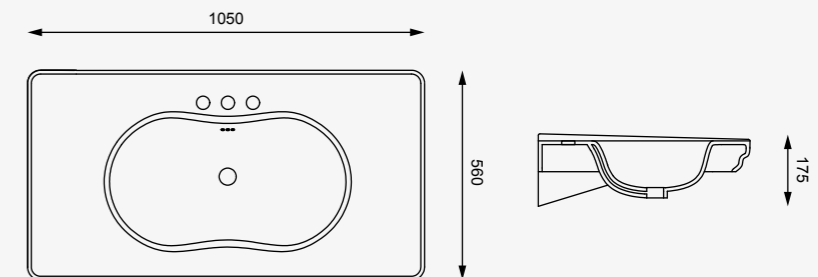

cod. TIBISO
Bidet Time sospeso
Bidet Time wall-hung

cod. TIWCSO
Vaso Time sospeso
WC Time wall-hung

cod. TIBI01
Bidet a terra Time
Bidet to wall Time

cod. TIWC01
Vaso a terra Time
WC back to wall Time

cod. TIWC01/TICIMBL
Vaso Time con cassetta a colonna
Time WC back to wall with column cistern

cod. TILAVSP
Lavabo Time cm. 60 sottopiano
Undermounted washbasin Time cm. 60

cod. TILAVFS65
Lavabo Time da appoggio cm. 65
Washbasin Time countertop cm. 65

cod. TILAV75
Lavabo Time a parete cm. 75 da appoggio, sospeso o su colonna,
Countertop, wall-hung back to wall or on pedestal washbasin Time cm. 75 with pedestal

cod. TILAV95
Lavabo Time a parete cm. 95 da appoggio, sospeso o su colonna,
Countertop, wall-hung back to wall or on pedestal washbasin Time cm. 95 with pedestal

cod. TICON105
Consolle Time cm. 105
Time Consolle cm. 105