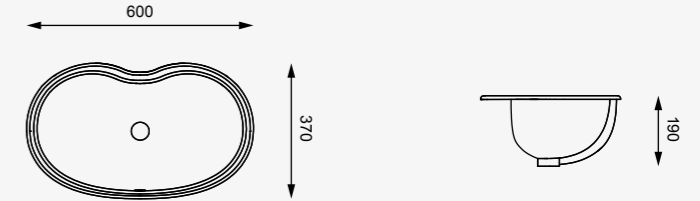

cod. TIBISO
Bidet Time sospeso
Bidet Time wall-hung

cod. TIWCSO
Vaso Time sospeso
WC Time wall-hung

cod. TIBI01
Bidet a terra Time
Bidet to wall Time

cod. TIWC01
Vaso a terra Time
WC back to wall Time

cod. TIWC01/TICIMBL
Vaso Time con cassetta a colonna
Time WC back to wall with column cistern

cod. TILAVSP
Lavabo Time cm. 60 sottopiano
Undermounted washbasin Time cm. 60

cod. TILAVFS65
Lavabo Time da appoggio cm. 65
Washbasin Time countertop cm. 65

cod. TILAV75
Lavabo Time a parete cm. 75 da appoggio, sospeso o su colonna,
Countertop, wall-hung back to wall or on pedestal washbasin Time cm. 75 with pedestal