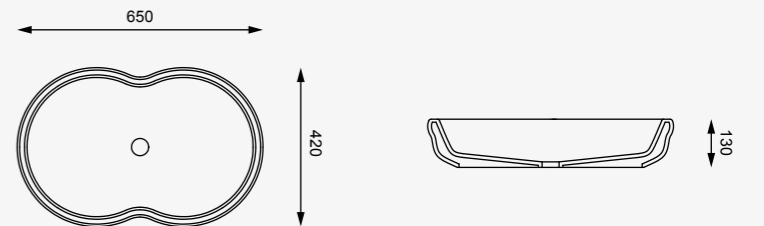

cod. TIWC01/TICIMBL
Vaso Time con cassetta a colonna Bianco lucido
WC Time back to wall with column cistern White shiny
cod. TIBI01
Bidet Time a terra Bianco lucido
Bidet Time back to wall White shiny
cod. PARUBI
Rubinetto Pair con comando in ceramica Nero satinato
Faucet Pair with ceramic lever Black matt
cod. TILAVSP
Lavabo Time cm. 60 sottopiano Bianco lucido.
Undermounted washbasin Time cm. 60 White shiny

cod. TIBISO
Bidet Time sospeso
Bidet Time wall-hung

cod. TIWCSO
Vaso Time sospeso
WC Time wall-hung

cod. TIBI01
Bidet a terra Time
Bidet to wall Time

cod. TIWC01
Vaso a terra Time
WC back to wall Time

cod. TIWC01/TICIMBL
Vaso Time con cassetta a colonna
Time WC back to wall with column cistern

cod. TILAVSP
Lavabo Time cm. 60 sottopiano
Undermounted washbasin Time cm. 60

cod. TILAVFS65
Lavabo Time da appoggio cm. 65
Washbasin Time countertop cm. 65

cod. TILAV75
Lavabo Time a parete cm. 75 da appoggio, sospeso o su colonna,
Countertop, wall-hung back to wall or on pedestal washbasin Time cm. 75 with pedestal