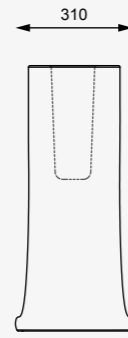

cod. TILAVSP
Lavabo Time cm. 60 sottopiano
Undermounted washbasin Time cm. 60

cod. TILAVFS65
Lavabo Time da appoggio cm. 65
Washbasin Time countertop cm. 65

cod. TILAV75
Lavabo Time a parete cm. 75 da appoggio, sospeso o su colonna,
Countertop, wall-hung back to wall or on pedestal washbasin Time cm. 75 with pedestal

cod. TILAV95
Lavabo Time a parete cm. 95 da appoggio, sospeso o su colonna,
Countertop, wall-hung back to wall or on pedestal washbasin Time cm. 95 with pedestal

cod. TICON105
Consolle Time cm. 105
Time Consolle cm. 105

INFORMAZIONI TECNICHE - TECHNICAL INFORMATION

cod. TICOL

Colonna per lavabo Time a parete cm. 75 e cm. 95
Pedestal for Time washbasin back to wall cm. 75 and cm.95

cod. TIGAQU

Gambe in ceramica per consolle Time cm. 105
Ceramic legs for consolle Time cm. 105