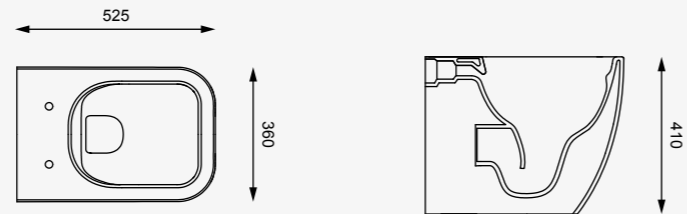

cod. TIBISO
Bidet Time sospeso
Bidet Time wall-hung

cod. TIWCSO
Vaso Time sospeso
WC Time wall-hung

cod. TIBI01
Bidet a terra Time
Bidet to wall Time

cod. TIWC01
Vaso a terra Time
WC back to wall Time

cod. TIWC01/TICIMBL
Vaso Time con cassetta a colonna
Time WC back to wall with column cistern

cod. TILAVSP
Lavabo Time cm. 60 sottopiano
Undermounted washbasin Time cm. 60

cod. TILAVFS65
Lavabo Time da appoggio cm. 65
Washbasin Time countertop cm. 65

cod. TILAV75
Lavabo Time a parete cm. 75 da appoggio, sospeso o su colonna,
Countertop, wall-hung back to wall or on pedestal washbasin Time cm. 75 with pedestal