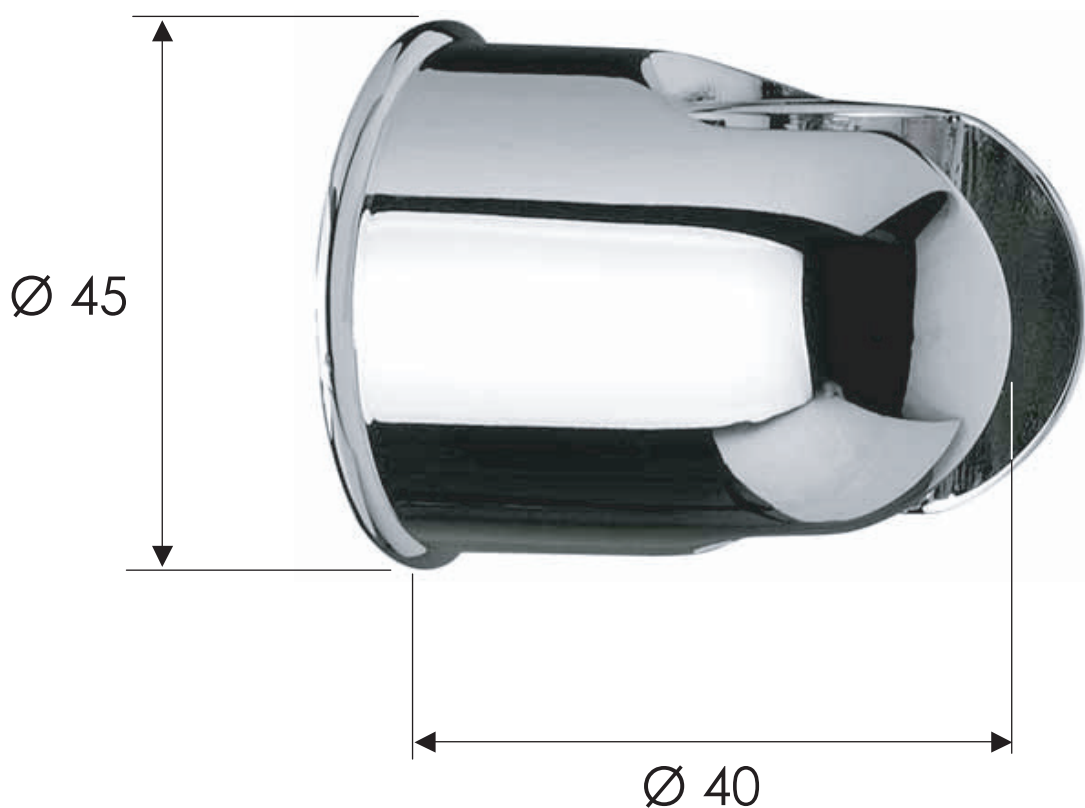

REMER

RUBINETTERIE

SCHEDA TECNICA

ART. COD.

TECHNICAL FEATURES

339SO

MATERIALI / MATERIALS

OTTONE CROMATO / CHROME PLATED BRASS