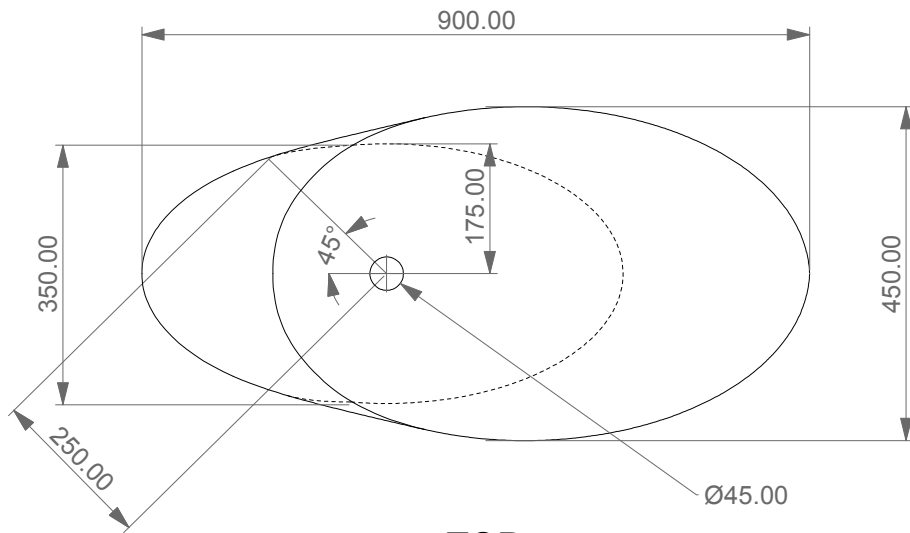

LEFT

FRONT

**GSGI**  
CERAMIC DESIGN

Lavabo Touch cm 90 senza foro  
Touch Washbasin cm 90 no hole

TOP

SECTION

Designation	
Lavabo Touch cm 90 senza foro Touch Washbasin cm 90 no hole	
Scale 1:10	
cod. TOLAV90	<p>This drawing including the respectedata may neither be duplicated nor modified nor altered without the consent of GSG Ceramic Design. The use of the data/technical drawings take place at users own risk and under exclusion of any liability of GSG Ceramic Design. The dimensions are not binding; products are subject to changes. Measurement shown may be subjected to small variations or are indicative.</p>