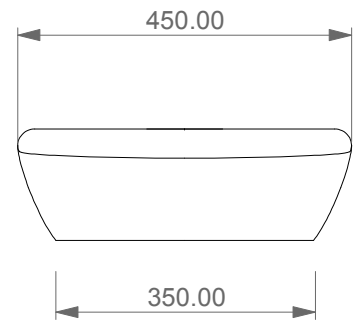

LEFT

FRONT

**GSGI**  
CERAMIC DESIGN

Lavabo Touch cm 90 senza foro  
Touch Washbasin cm 90 no hole

TOP

SECTION

Designation	
Lavabo Touch cm 90 senza foro Touch Washbasin cm 90 no hole	
Scale 1:10	
cod. TOLAV90	<p>This drawing including the respectedata may neither be duplicated nor modified nor altered without the consent of GSG Ceramic Design. The use of the data/technical drawings take place at users own risk and under exclusion of any liability of GSG Ceramic Design. The dimensions are not binding; products are subject to changes. Measurement shown may be subjected to small variations or are indicative.</p>