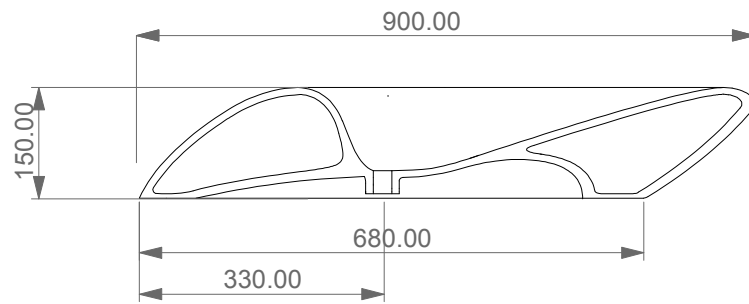

LEFT

FRONT

**GSGI**  
CERAMIC DESIGN

Lavabo Touch cm 90 senza foro  
Touch Washbasin cm 90 no hole

TOP

SECTION

Designation	
Lavabo Touch cm 90 senza foro Touch Washbasin cm 90 no hole	
Scale 1:10	
cod. TOLAV90	<p>This drawing including the respectedata may neither be duplicated nor modified nor altered without the consent of GSG Ceramic Design. The use of the data/technical drawings take place at users own risk and under exclusion of any liability of GSG Ceramic Design. The dimensions are not binding; products are subject to changes. Measurement shown may be subjected to small variations or are indicative.</p>