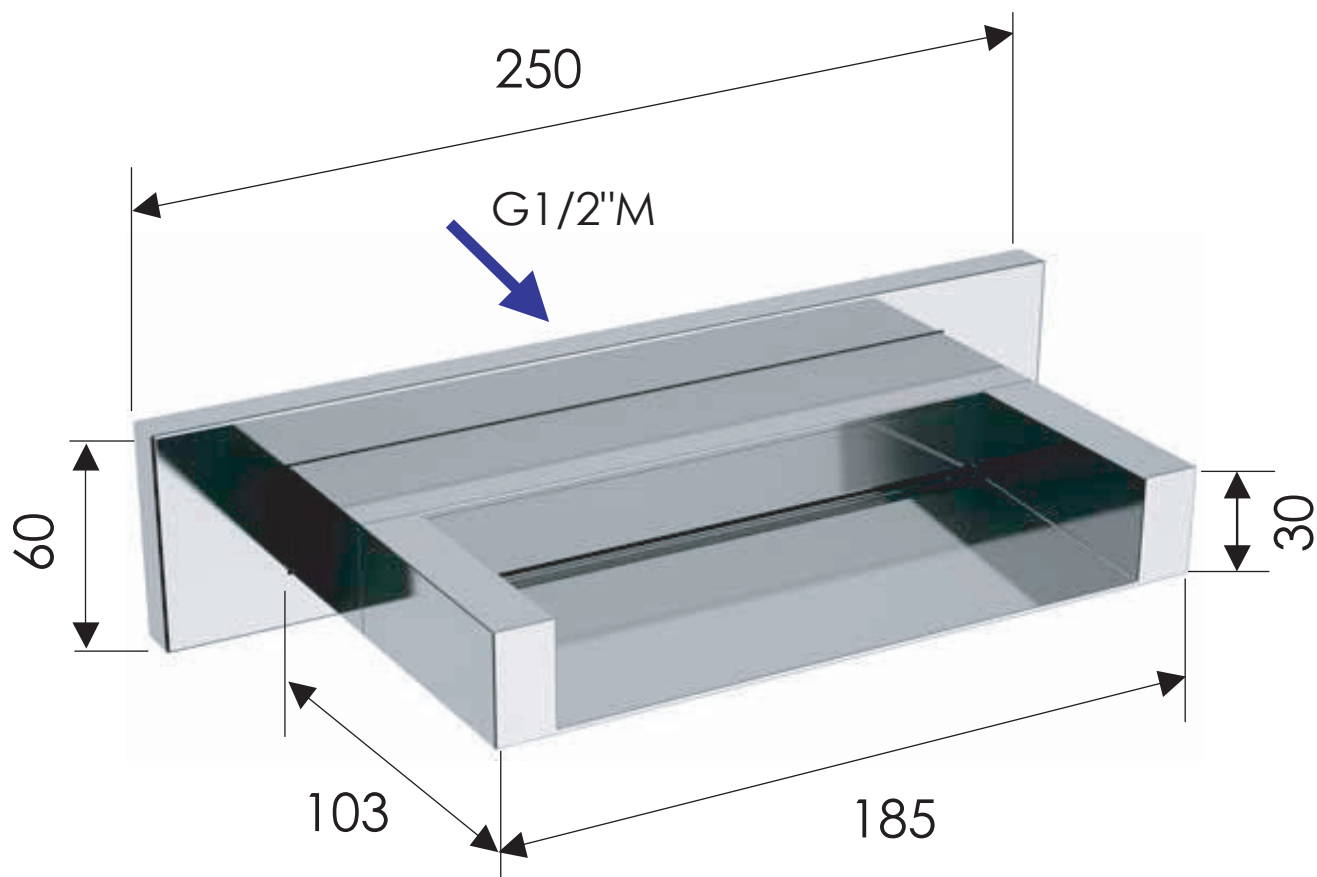

REMER

RUBINETTERIE

SCHEDA TECNICA

TECHNICAL FEATURES

ART. COD.

91ZC

MATERIALI / MATERIALS

OTTONE CROMATO / CHROME PLATED BRASS