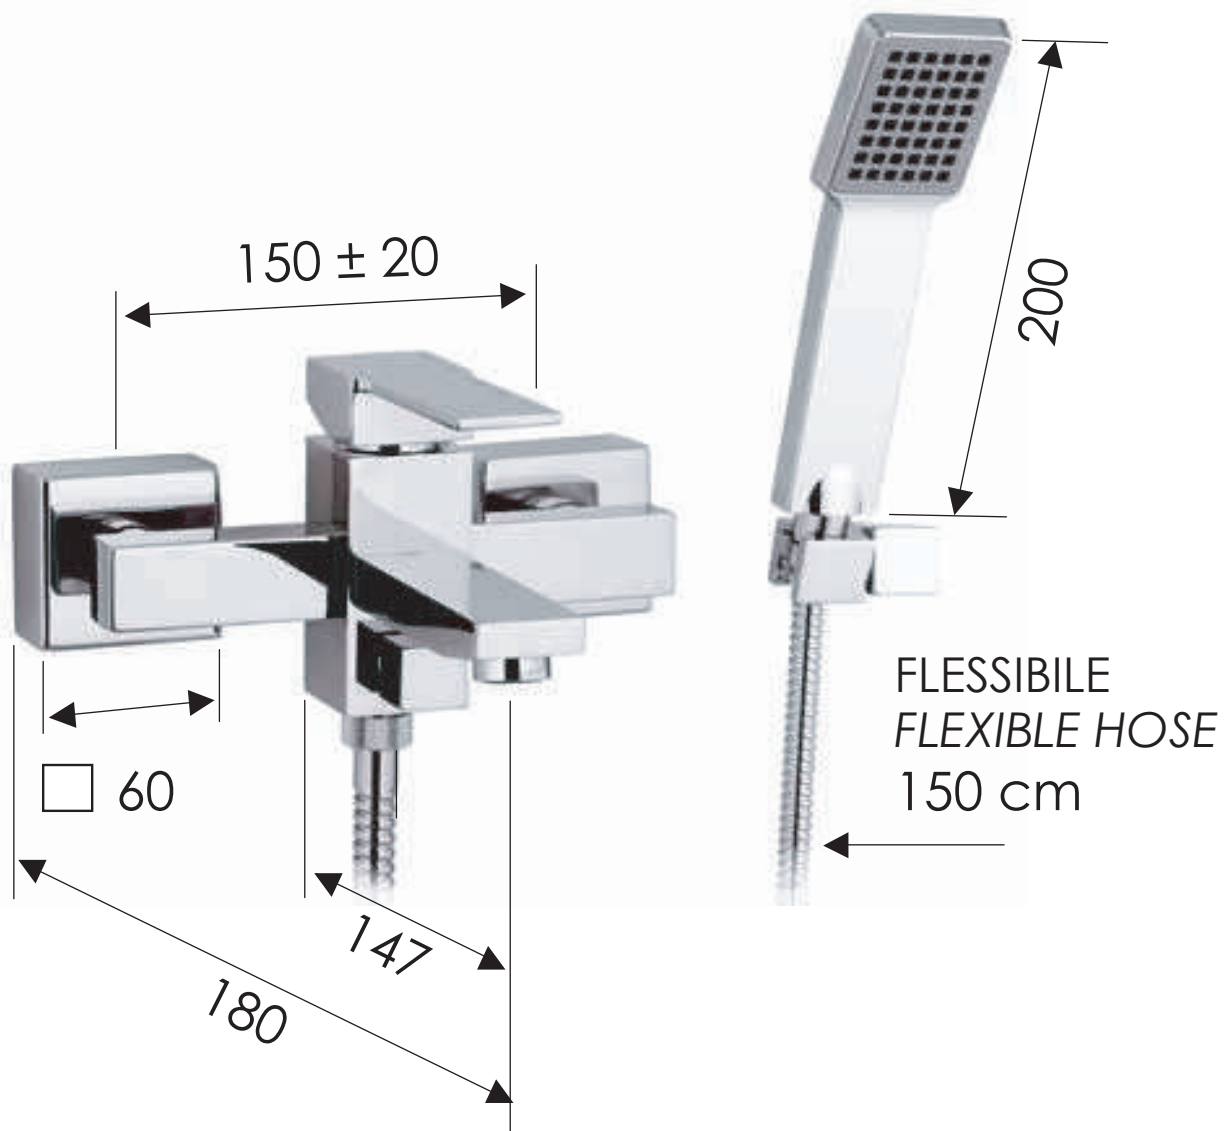

# REMER

RUBINETTERIE

SCHEDA TECNICA

ART. COD.

*TECHNICAL FEATURES*

**Q02**

## MATERIALI / MATERIALS

OTTONE CROMATO / CHROME PLATED BRASS