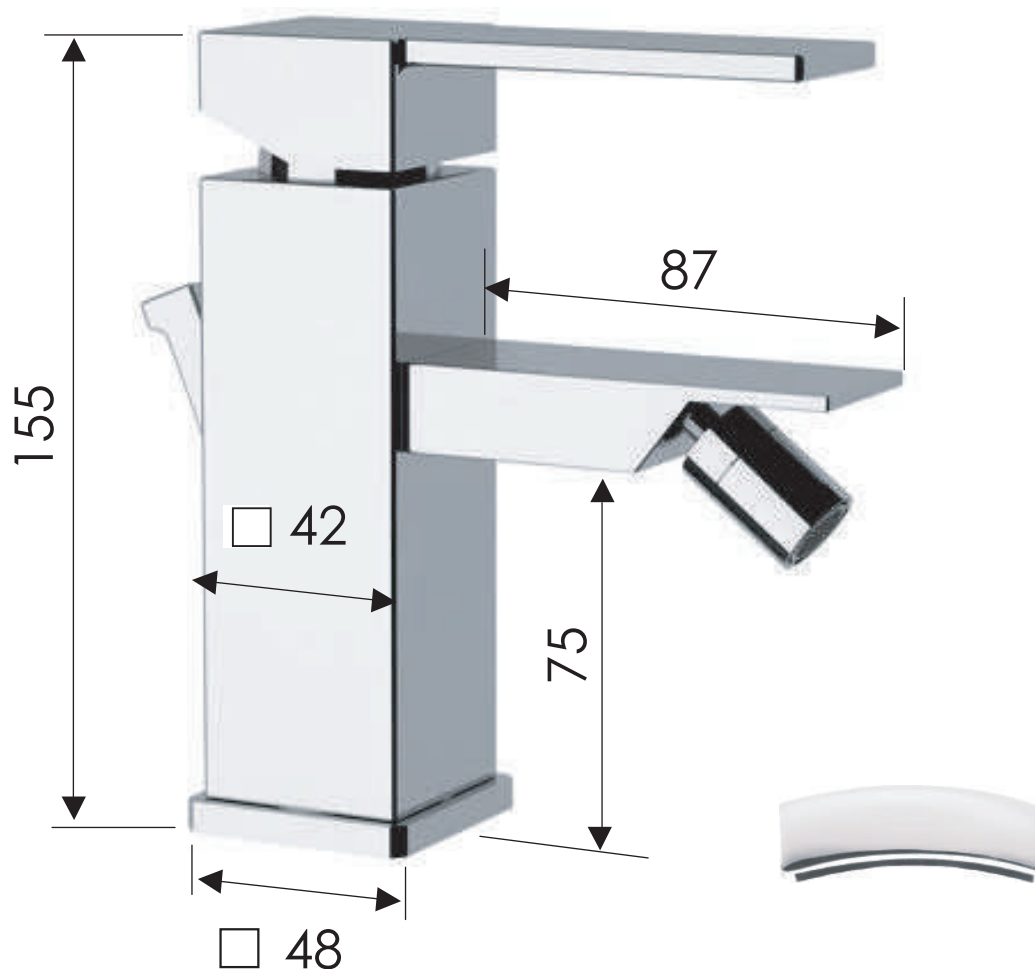

REMER

RUBINETTERIE

SCHEDA TECNICA

TECHNICAL FEATURES

ART. COD.

Q20

MATERIALI / MATERIALS

OTTONE CROMATO / CHROME PLATED BRASS