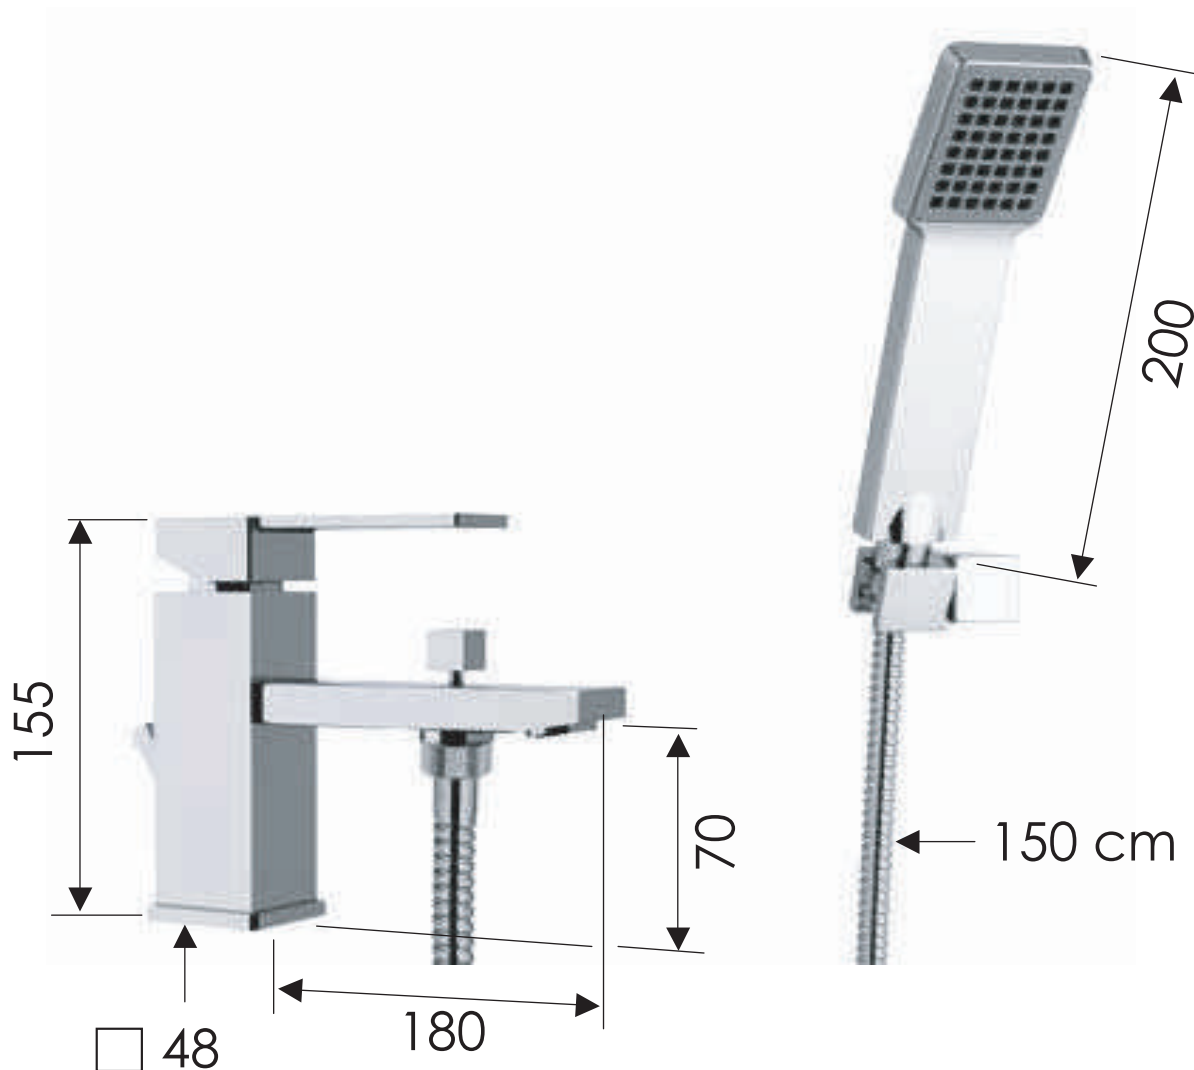

REMER

RUBINETTERIE

SCHEDA TECNICA

ART. COD.

TECHNICAL FEATURES

Q03

MATERIALI / MATERIALS

OTTONE CROMATO / CHROME PLATED BRASS