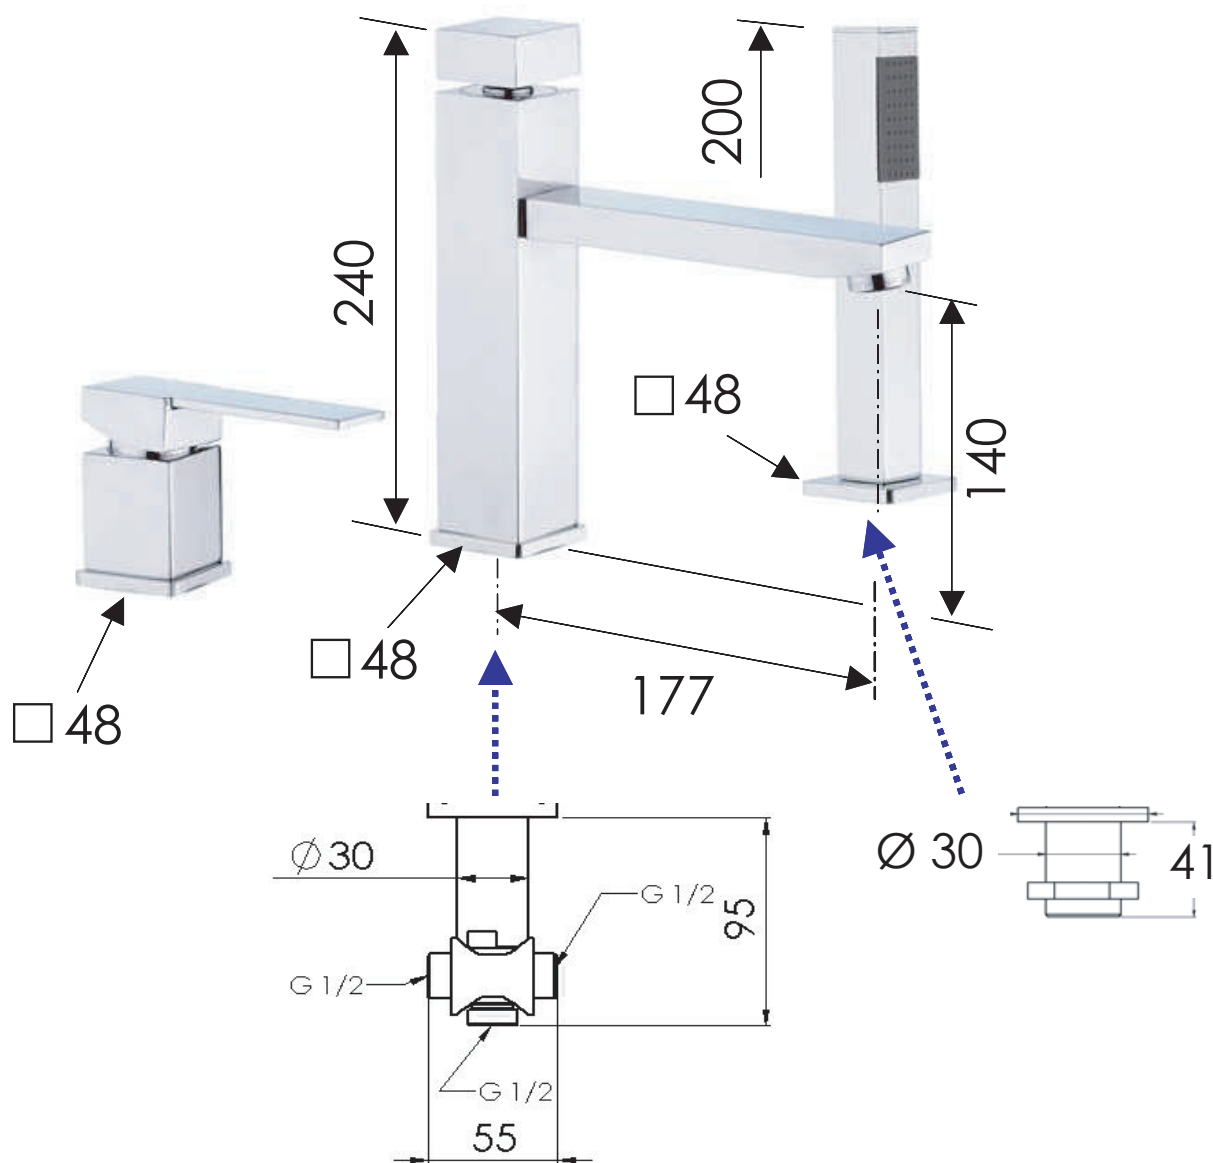

REMER

RUBINETTERIE

SCHEDA TECNICA

TECHNICAL FEATURES

ART. COD.

Q07

MATERIALI / MATERIALS

OTTONE CROMATO / CHROME PLATED BRASS