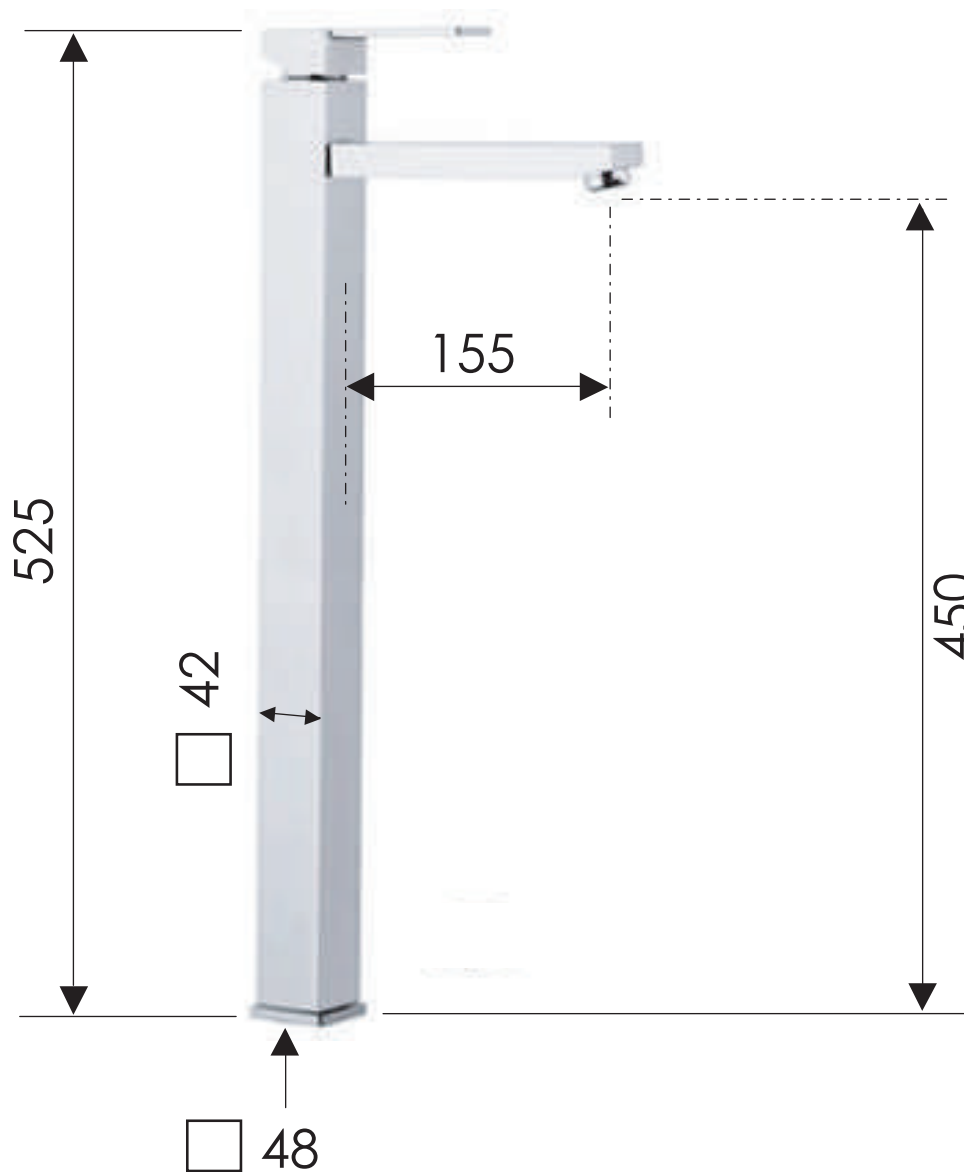

# REMER

RUBINETTERIE

SCHEDA TECNICA

TECHNICAL FEATURES

ART. COD.

**Q11LXXL**

## MATERIALI / MATERIALS

OTTONE CROMATO / CHROME PLATED BRASS