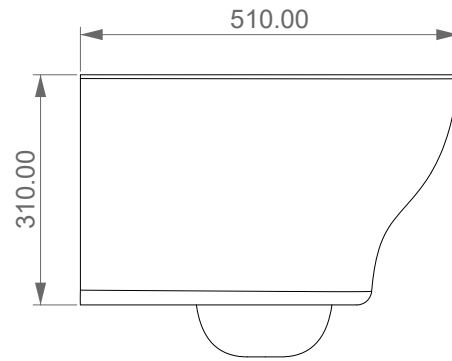

GSG
CERAMIC DESIGN

Vaso sospeso Speed senza brida
con sistema di scarico Smart Clean
Speed wc wall-hung rimless
with Smart Clean flushing system

FRONT

LEFT

TOP

REAR

SECTION

Designation
Vaso sospeso Speed senza brida
con sistema di scarico Smart Clean
Speed wc wall-hung rimless
with Smart Clean flushing system

Scale
1:10

cod. SPWCSSO

GSG
CERAMIC DESIGN

This drawing including the respective data may neither be duplicated nor modified nor altered without the consent of GSG Ceramic Design. The use of the data/technical drawings take place at users own risk and under exclusion of any liability of GSG Ceramic Design. The dimensions are not binding; products are subject to changes. Measurement shown may be subjected to small variations or are indicative.