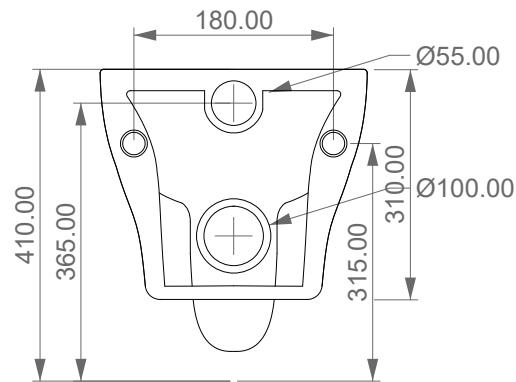

GSG
CERAMIC DESIGN

Vaso sospeso Speed senza brida
con sistema di scarico Smart Clean
Speed wc wall-hung rimless
with Smart Clean flushing system

FRONT

LEFT

TOP

REAR

SECTION

Designation
Vaso sospeso Speed senza brida
con sistema di scarico Smart Clean
Speed wc wall-hung rimless
with Smart Clean flushing system

Scale
1:10

cod. SPWCSSO

GSG
CERAMIC DESIGN

This drawing including the respective data may neither be duplicated nor modified nor altered without the consent of GSG Ceramic Design. The use of the data/technical drawings take place at users own risk and under exclusion of any liability of GSG Ceramic Design. The dimensions are not binding; products are subject to changes. Measurement shown may be subjected to small variations or are indicative.