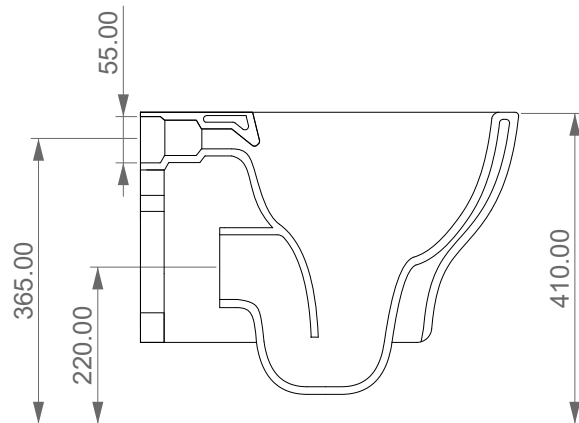

GSG
CERAMIC DESIGN

Vaso sospeso Speed senza brida
con sistema di scarico Smart Clean
Speed wc wall-hung rimless
with Smart Clean flushing system

FRONT

LEFT

TOP

REAR

SECTION

Designation
Vaso sospeso Speed senza brida
con sistema di scarico Smart Clean
Speed wc wall-hung rimless
with Smart Clean flushing system

Scale
1:10

cod. SPWCSSO

GSG
CERAMIC DESIGN

This drawing including the respective data may neither be duplicated nor modified nor altered without the consent of GSG Ceramic Design. The use of the data/technical drawings take place at users own risk and under exclusion of any liability of GSG Ceramic Design. The dimensions are not binding; products are subject to changes. Measurement shown may be subjected to small variations or are indicative.