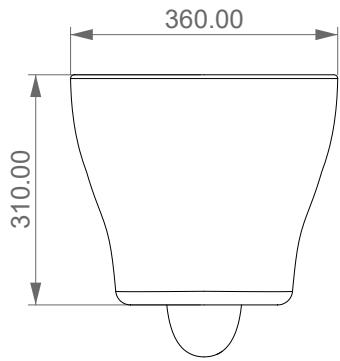

GSG
CERAMIC DESIGN

Vaso sospeso Speed senza brida
con sistema di scarico Smart Clean
Speed wc wall-hung rimless
with Smart Clean flushing system

FRONT

LEFT

TOP

REAR

SECTION

Designation
Vaso sospeso Speed senza brida
con sistema di scarico Smart Clean
Speed wc wall-hung rimless
with Smart Clean flushing system

Scale
1:10

cod. SPWCSSO

GSG
CERAMIC DESIGN

This drawing including the respective data may neither be duplicated nor modified nor altered without the consent of GSG Ceramic Design. The use of the data/technical drawings take place at users own risk and under exclusion of any liability of GSG Ceramic Design. The dimensions are not binding; products are subject to changes. Measurement shown may be subjected to small variations or are indicative.