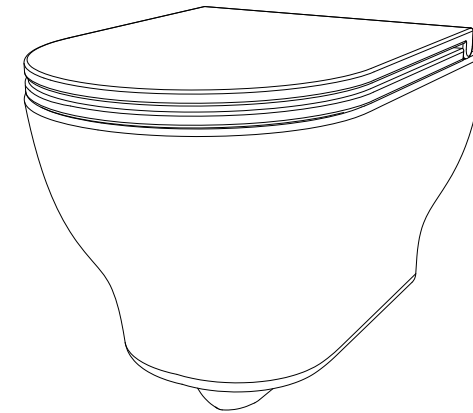

GSG
CERAMIC DESIGN

Vaso sospeso Speed senza brida
con sistema di scarico Smart Clean
Speed wc wall-hung rimless
with Smart Clean flushing system

FRONT

LEFT

TOP

REAR

SECTION

Designation
Vaso sospeso Speed senza brida
con sistema di scarico Smart Clean
Speed wc wall-hung rimless
with Smart Clean flushing system

Scale
1:10

cod. SPWCSSO

GSG
CERAMIC DESIGN

This drawing including the respective data may neither be duplicated nor modified nor altered without the consent of GSG Ceramic Design. The use of the data/technical drawings take place at users own risk and under exclusion of any liability of GSG Ceramic Design. The dimensions are not binding; products are subject to changes. Measurement shown may be subjected to small variations or are indicative.