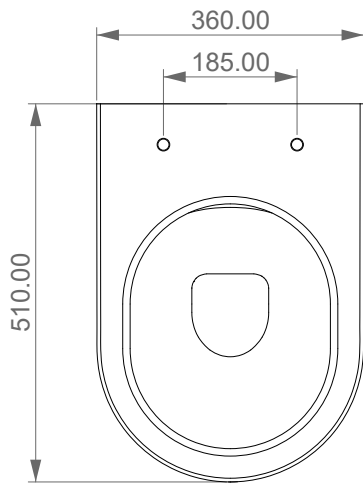

GSG
CERAMIC DESIGN

Vaso sospeso Speed senza brida
con sistema di scarico Smart Clean
Speed wc wall-hung rimless
with Smart Clean flushing system

FRONT

LEFT

TOP

REAR

SECTION

Designation
Vaso sospeso Speed senza brida
con sistema di scarico Smart Clean
Speed wc wall-hung rimless
with Smart Clean flushing system

Scale
1:10

cod. SPWCSSO

GSG
CERAMIC DESIGN

This drawing including the respective data may neither be duplicated nor modified nor altered without the consent of GSG Ceramic Design. The use of the data/technical drawings take place at users own risk and under exclusion of any liability of GSG Ceramic Design. The dimensions are not binding; products are subject to changes. Measurement shown may be subjected to small variations or are indicative.