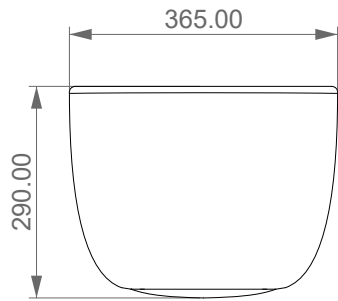

**GSG**  
CERAMIC DESIGN

Bidet sospeso Hit monoforo  
(senza foro su richiesta)  
Hit bidet wall-hung one hole  
(no hole on request)

FRONT

LEFT

TOP

REAR

SECTION

Designation  
Bidet sospeso Hit monoforo  
(senza foro su richiesta)  
Hit bidet wall-hung one hole  
(no hole on request)

Scale  
1:10

cod. HIBISO

**GSG**  
CERAMIC DESIGN

This drawing including the respective data may neither be duplicated nor modified nor altered without the consent of GSG Ceramic Design. The use of the data/technical drawings take place at users own risk and under exclusion of any liability of GSG Ceramic Design. The dimensions are not binding; products are subject to changes. Measurement shown may be subjected to small variations or are indicative.