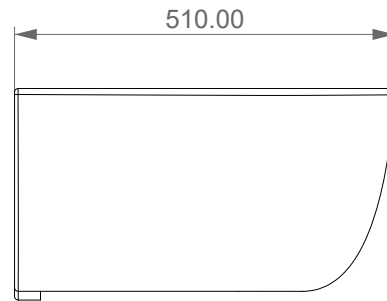

**GSG**  
CERAMIC DESIGN

Bidet sospeso Hit monoforo  
(senza foro su richiesta)  
Hit bidet wall-hung one hole  
(no hole on request)

FRONT

LEFT

TOP

REAR

SECTION

Designation  
Bidet sospeso Hit monoforo  
(senza foro su richiesta)  
Hit bidet wall-hung one hole  
(no hole on request)

Scale  
1:10

cod. HIBISO

**GSG**  
CERAMIC DESIGN

This drawing including the respective data may neither be duplicated nor modified nor altered without the consent of GSG Ceramic Design. The use of the data/technical drawings take place at users own risk and under exclusion of any liability of GSG Ceramic Design. The dimensions are not binding; products are subject to changes. Measurement shown may be subjected to small variations or are indicative.