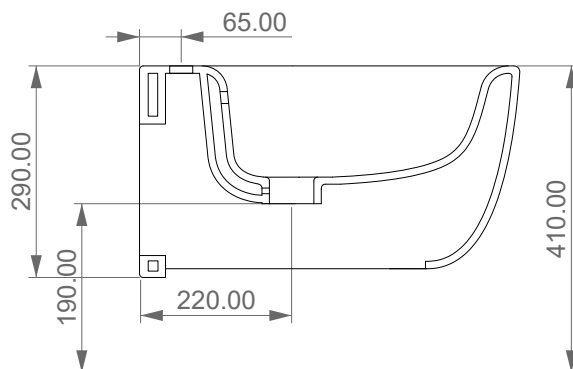

**GSG**  
CERAMIC DESIGN

Bidet sospeso Hit monoforo  
(senza foro su richiesta)  
Hit bidet wall-hung one hole  
(no hole on request)

FRONT

LEFT

TOP

REAR

SECTION

Designation  
Bidet sospeso Hit monoforo  
(senza foro su richiesta)  
Hit bidet wall-hung one hole  
(no hole on request)

Scale  
1:10

cod. HIBISO

**GSG**  
CERAMIC DESIGN

This drawing including the respective data may neither be duplicated nor modified nor altered without the consent of GSG Ceramic Design. The use of the data/technical drawings take place at users own risk and under exclusion of any liability of GSG Ceramic Design. The dimensions are not binding; products are subject to changes. Measurement shown may be subjected to small variations or are indicative.