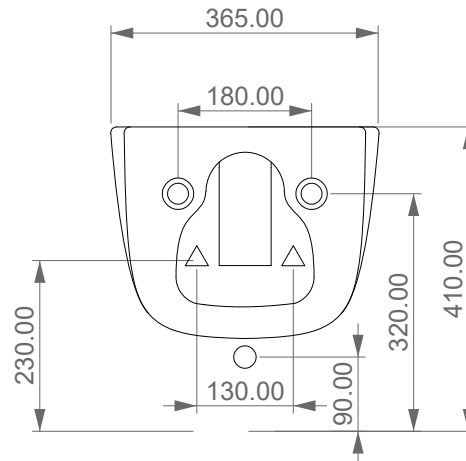

**GSG**  
CERAMIC DESIGN

Bidet sospeso Hit monoforo  
(senza foro su richiesta)  
Hit bidet wall-hung one hole  
(no hole on request)

FRONT

LEFT

TOP

REAR

SECTION

Designation  
Bidet sospeso Hit monoforo  
(senza foro su richiesta)  
Hit bidet wall-hung one hole  
(no hole on request)

Scale  
1:10

cod. HIBISO

**GSG**  
CERAMIC DESIGN

This drawing including the respective data may neither be duplicated nor modified nor altered without the consent of GSG Ceramic Design. The use of the data/technical drawings take place at users own risk and under exclusion of any liability of GSG Ceramic Design. The dimensions are not binding; products are subject to changes. Measurement shown may be subjected to small variations or are indicative.