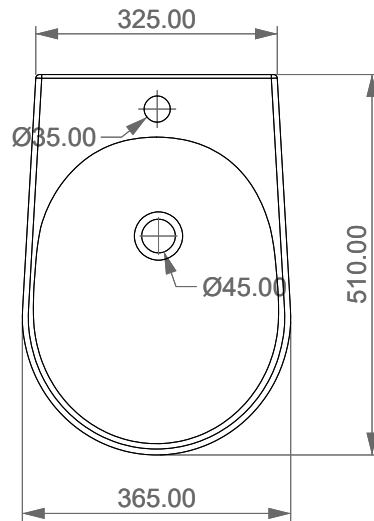

**GSG**  
CERAMIC DESIGN

Bidet sospeso Hit monoforo  
(senza foro su richiesta)  
Hit bidet wall-hung one hole  
(no hole on request)

FRONT

LEFT

TOP

REAR

SECTION

Designation  
Bidet sospeso Hit monoforo  
(senza foro su richiesta)  
Hit bidet wall-hung one hole  
(no hole on request)

Scale  
1:10

cod. HIBISO

**GSG**  
CERAMIC DESIGN

This drawing including the respective data may neither be duplicated nor modified nor altered without the consent of GSG Ceramic Design. The use of the data/technical drawings take place at users own risk and under exclusion of any liability of GSG Ceramic Design. The dimensions are not binding; products are subject to changes. Measurement shown may be subjected to small variations or are indicative.