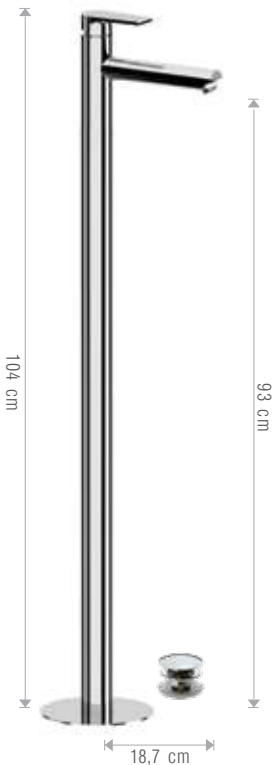

Exposed components for single-lever built-in basin mixer, with ultra-flat wall plate. To match with the built-in box (not included). Spout length 20 cm.

CR   
FIN ( .14 .37 .16 )

SOLO PARTE ESTERNA  
EXPOSED COMPONENTS ONLY:

**565ATPWB**

Parti esterne per miscelatore monocomando a incasso per lavabo da abbinare al box incasso (non incluso). Su due piastre quadre separate. Lunghezza bocca 20 cm.

Exposed components for single-lever built-in basin mixer, with two separate square plates. To match with the built-in box (not included). Spout length 20 cm.

CR   
FIN ( .14 .37 .16 )

SOLO PARTE INTERNA - BUILT-IN COMPONENTS ONLY:

**565WB**

SOLO PARTE INTERNA - BUILT-IN COMPONENTS ONLY:

**565WB**

**385AT**

Miscelatore monocomando lavabo da terra con scarico click-clack e troppo pieno.  
Single-lever basin mixer floor-mounting with click-clack waste and overflow.

CR   
FIN ( .14 .37 .16 )

**21AAT**

Miscelatore monocomando vasca da pavimento.  
Single-lever bath mixer floor-mounting.

CR   
FIN ( .14 .37 .16 )

**385ATE**

Solo parte esterna  
Only external component

CR   
FIN ( .14 .37 .16 )