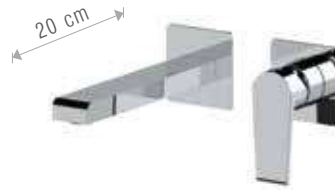

CR  
FIN (.14 .37 .16 )

LAVABO A MURO CON BOX INCASSO - WALL WASHBASIN MIXER WITH BUILT-IN BOX

SOLO PARTE ESTERNA  
EXPOSED COMPONENTS ONLY:

**565ATWB**

Parti esterne per miscelatore monocomando a incasso per lavabo da abbinare al box incasso (non incluso). Piastra ultra-piatta. Lunghezza bocca 20 cm.

Exposed components for single-lever built-in basin mixer, with ultra-flat wall plate. To match with the built-in box (not included). Spout length 20 cm.

CR   
FIN ( .14 .37 .16 )

SOLO PARTE ESTERNA  
EXPOSED COMPONENTS ONLY:

**565ATPWB**

Parti esterne per miscelatore monocomando a incasso per lavabo da abbinare al box incasso (non incluso). Su due piastre quadre separate. Lunghezza bocca 20 cm.

Exposed components for single-lever built-in basin mixer, with two separate square plates. To match with the built-in box (not included). Spout length 20 cm.