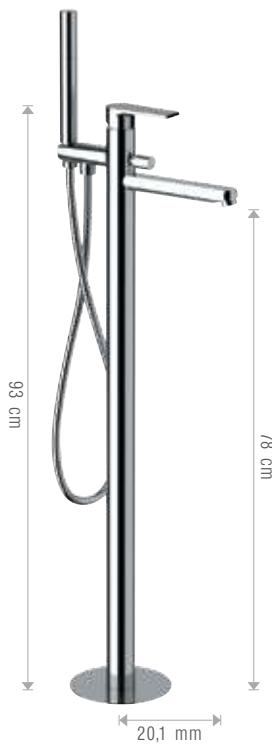

Exposed components for single-lever built-in basin mixer, with ultra-flat wall plate. To match with the built-in box (not included). Spout length 20 cm.

CR   
FIN ( .14 .37 .16 )

SOLO PARTE ESTERNA  
EXPOSED COMPONENTS ONLY:

**565ATPWB**

Parti esterne per miscelatore monocomando a incasso per lavabo da abbinare al box incasso (non incluso). Su due piastre quadre separate. Lunghezza bocca 20 cm.

Exposed components for single-lever built-in basin mixer, with two separate square plates. To match with the built-in box (not included). Spout length 20 cm.

CR   
FIN ( .14 .37 .16 )

SOLO PARTE INTERNA - BUILT-IN COMPONENTS ONLY:

**565WB**

SOLO PARTE INTERNA - BUILT-IN COMPONENTS ONLY:

**565WB**

**385AT**

Miscelatore monocomando lavabo da terra con scarico click-clack e troppo pieno.  
Single-lever basin mixer floor-mounting with click-clack waste and overflow.

CR   
FIN ( .14 .37 .16 )

**21AAT**

Miscelatore monocomando vasca da pavimento.  
Single-lever bath mixer floor-mounting.

CR   
FIN ( .14 .37 .16 )

**385ATE**

Solo parte esterna  
Only external component

CR   
FIN ( .14 .37 .16 )