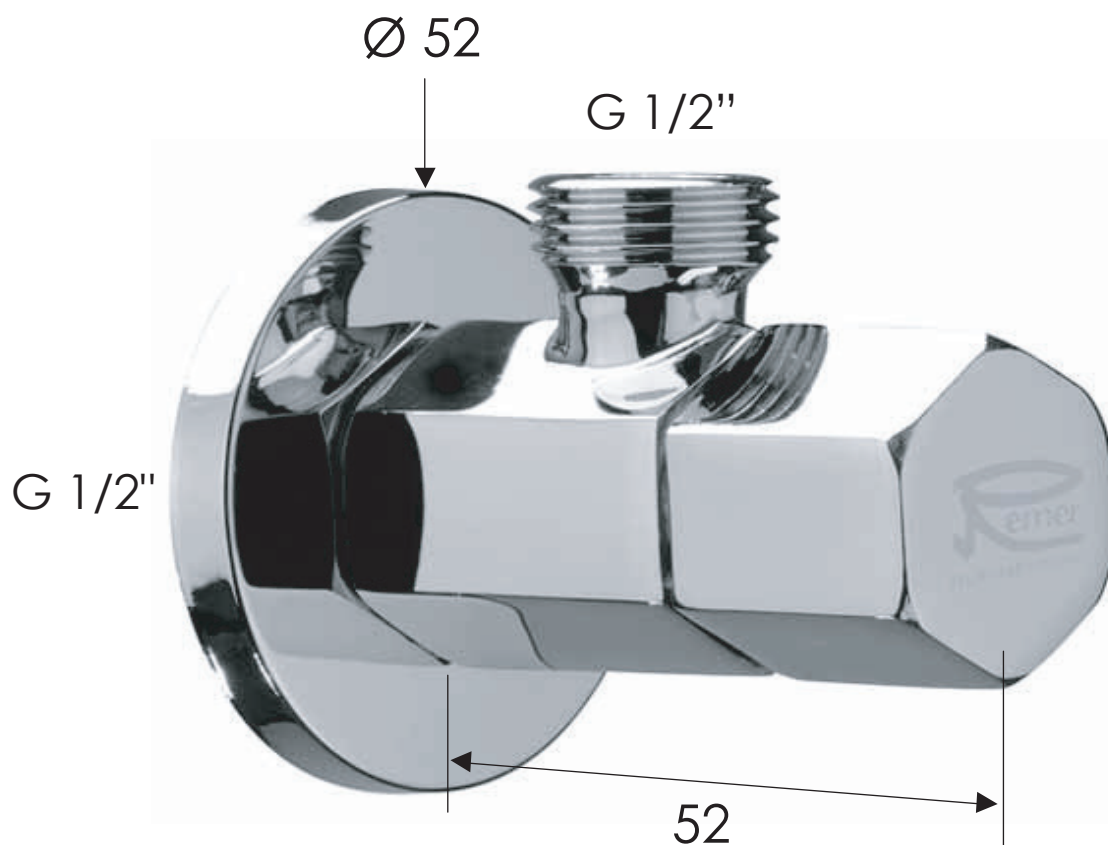

REMER

RUBINETTERIE

SCHEDA TECNICA

ART. COD.

TECHNICAL FEATURES

128E1212

MATERIALI / MATERIALS

OTTONE CROMATO / CHROME PLATED BRASS