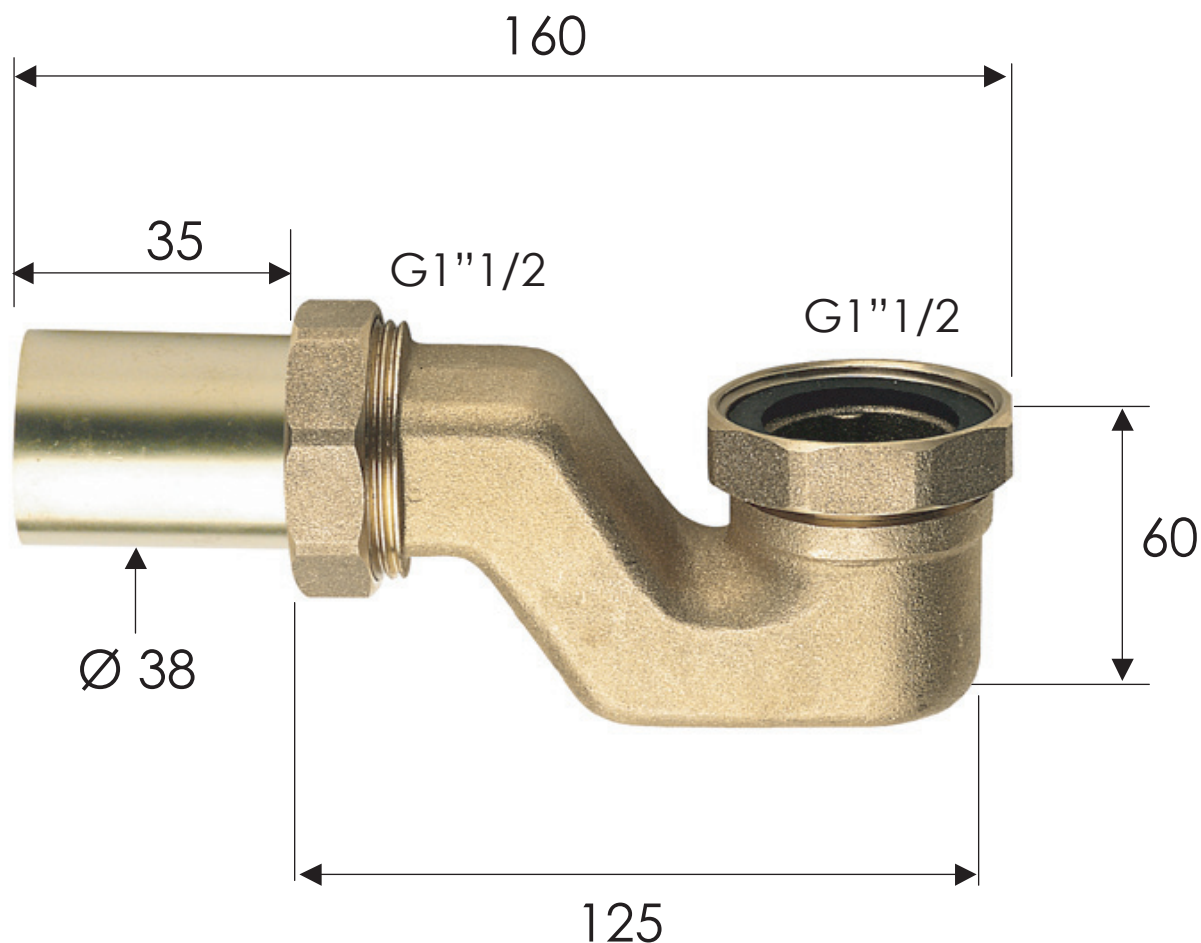

REMER

RUBINETTERIE

SCHEDA TECNICA

TECHNICAL FEATURES

ART. COD.

98

MATERIALI / MATERIALS

OTTONE / BRASS