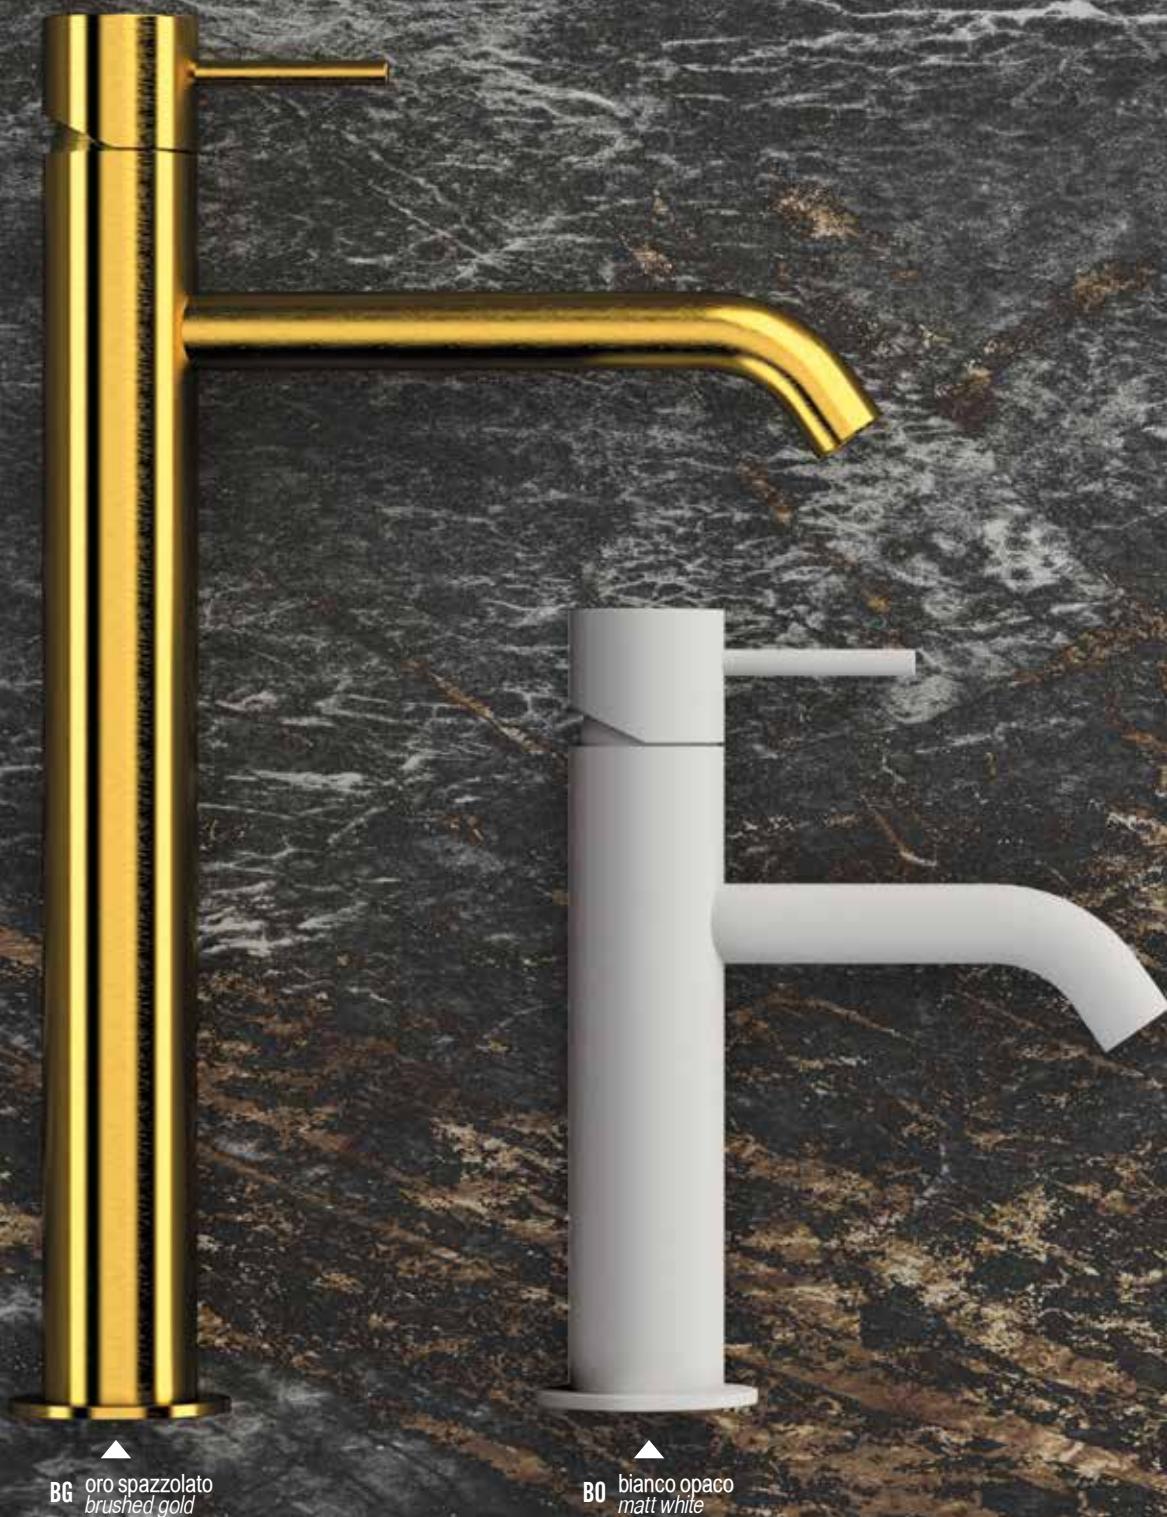

The use of a 25 mm diameter cartridge makes the mixer body particularly slender, while the spout gently accompanies the flow of water with a soft curvature. A collection of single-lever mixers with timeless elegance, available in a wide range of finishes. The series is equipped with a Ø 25 mm ceramic disc cartridge.