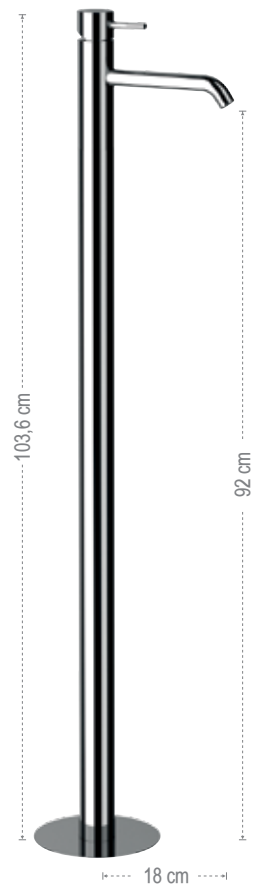

The use of a 25 mm diameter cartridge makes the mixer body particularly slender, while the spout gently accompanies the flow of water with a soft curvature. A collection of single-lever mixers with timeless elegance, available in a wide range of finishes. The series is equipped with a Ø 25 mm ceramic disc cartridge.

LAVABI E BIDET - WASHBASIN AND BIDET MIXERS

Miscelatore monocomando lavabo.
Single-lever basin mixer.

X10

con scarico.
with pop-up waste.

X11

senza scarico.
without waste.

X12

senza scarico e senza foro
sul corpo.
without waste and without
body hole.

Miscelatore monocomando lavabo alto XL.
XL high single-lever basin mixer.

X10LXL

con scarico click-clack
con troppopieno.
with click-clack waste
and overflow

X11LXL

senza scarico.
without waste.

X18

Miscelatore monocomando lavabo
da pavimento con scarico
click-clack con troppopieno.
Single-lever mixer floor
mounting with click-clack waste
with overflow.

CUCINA - KITCHEN

X72

Miscelatore monocomando
monoforo con canna alta a "U"
girevole.
Single-lever sink mixer high
movable "U" spout.

91X

Bocca incasso.
Built-in spout.

91XL

Lunghezza bocca 19 cm.
Spout length 19 cm.