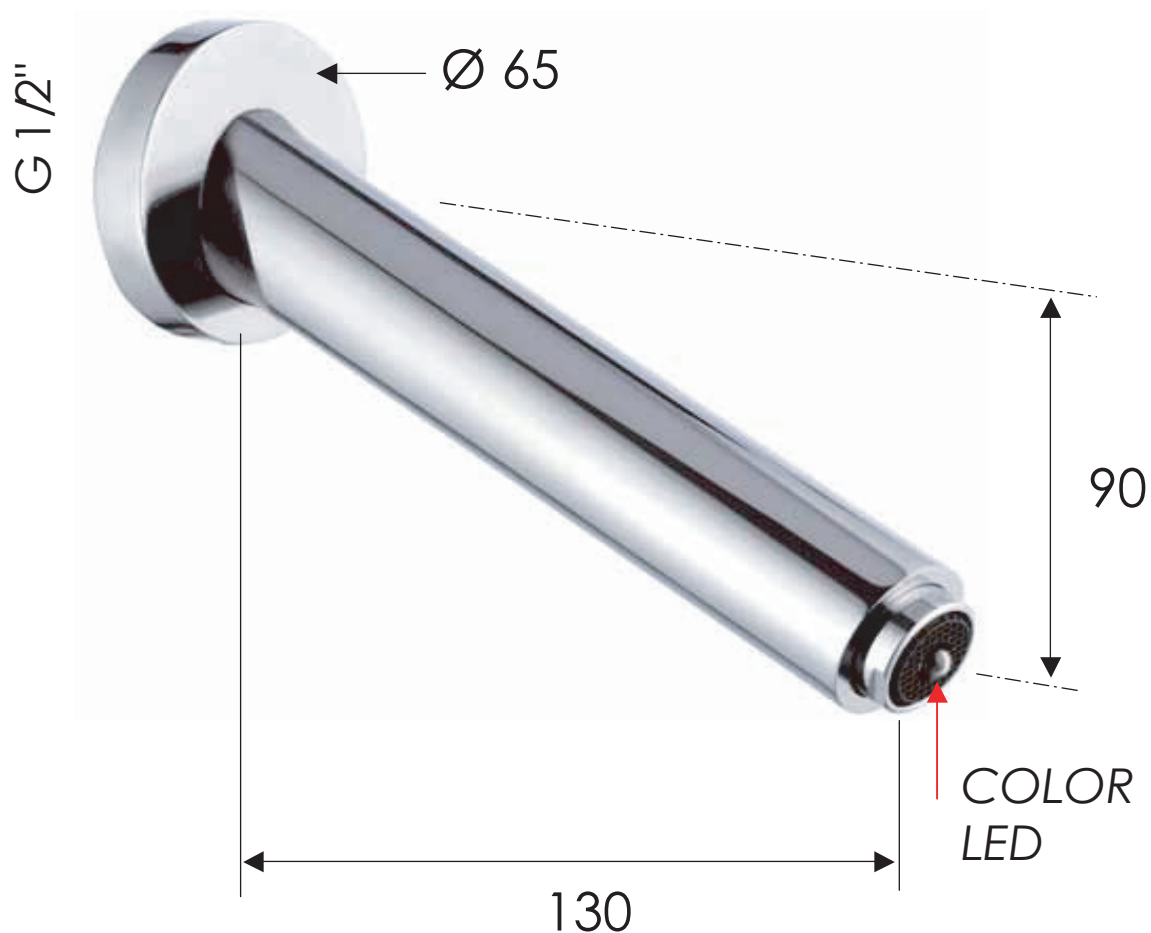

REMER

RUBINETTERIE

SCHEDA TECNICA

TECHNICAL FEATURES

ART. COD.

91NR

MATERIALI / MATERIALS

OTTONE CROMATO / CHROME PLATED BRASS