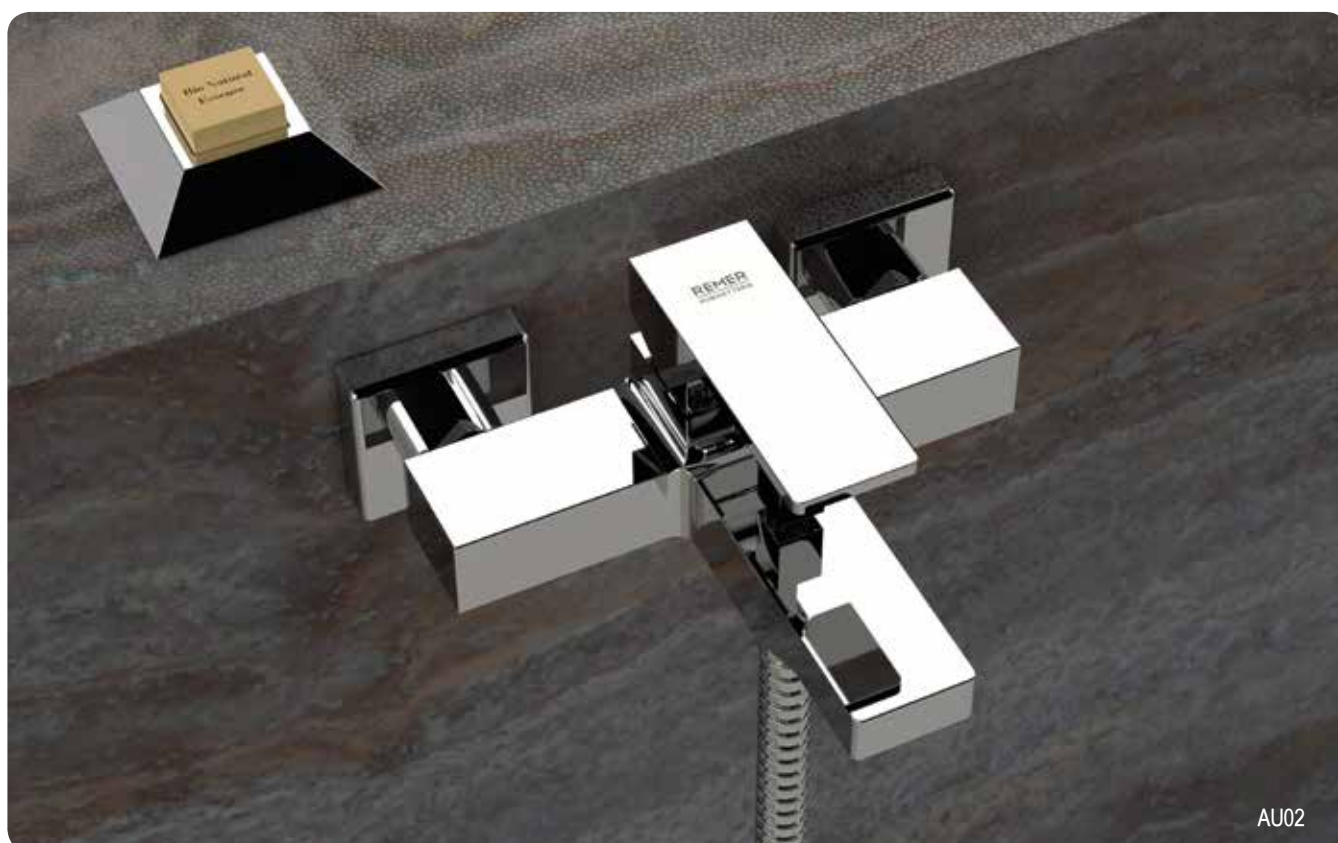

AU08

Miscelatore bordo vasca da pavimento, con deviatore e kit
doccia in ottone.
*Single-lever bath mixer floor mounting, with diverter and
brass shower kit.*