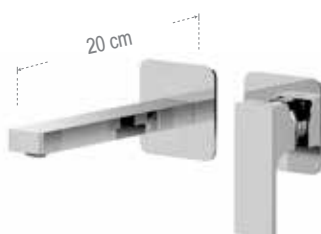

AU57
Miscelatore monocomando
lavabo due fori.
Two holes single-lever
wasbasin mixer.

AU15
Miscelatore monocomando a
incasso per lavabo, in ottone.
Single-lever built-it basin mixer,
in brass.

AU15L
Lunghezza bocca 23 cm.
Spout length 23 cm.

Monocomando lavabo alto senza foro sul corpo.
High basin mixer without body hole.

AU10L
con scarico click-clack
con troppopieno.
with click-clack
waste and overflow.

AU11L
senza scarico.
without waste.

AU10G
Miscelatore monocomando
lavabo, con canna corta a "U" e
scarico click-clack quadrato con
troppo pieno.
Single-lever one-hole sink
mixer, with short "U" spout, with
squared click-clack waste with
overflow.

AU15P
Miscelatore monocomando a
incasso per lavabo, in ottone.
Single-lever built-it basin mixer,
in brass.

AU15PL
Lunghezza bocca 23 cm.
Spout length 23 cm.

AU18
Miscelatore monocomando
lavabo da terra con scarico
click-clack con troppopieno.
Single-lever mixer for floor
mounting with click-clack
waste with overflow.