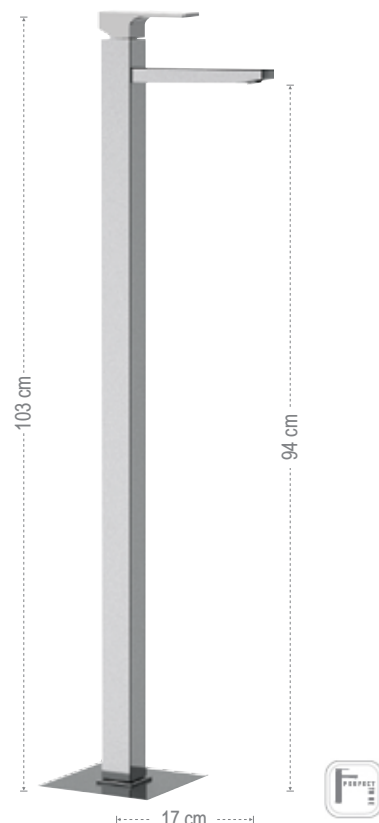

AU57
Miscelatore monocomando
lavabo due fori.
Two holes single-lever
wasbasin mixer.

AU15
Miscelatore monocomando a
incasso per lavabo, in ottone.
Single-lever built-it basin mixer,
in brass.

AU15L
Lunghezza bocca 23 cm.
Spout length 23 cm.

Monocomando lavabo alto senza foro sul corpo.
High basin mixer without body hole.

AU10L
con scarico click-clack
con troppopieno.
with click-clack
waste and overflow.

AU11L
senza scarico.
without waste.

AU10G
Miscelatore monocomando
lavabo, con canna corta a "U" e
scarico click-clack quadrato con
troppo pieno.
Single-lever one-hole sink
mixer, with short "U" spout, with
squared click-clack waste with
overflow.

AU15P
Miscelatore monocomando a
incasso per lavabo, in ottone.
Single-lever built-it basin mixer,
in brass.

AU15PL
Lunghezza bocca 23 cm.
Spout length 23 cm.

AU18
Miscelatore monocomando
lavabo da terra con scarico
click-clack con troppopieno.
Single-lever mixer for floor
mounting with click-clack
waste with overflow.