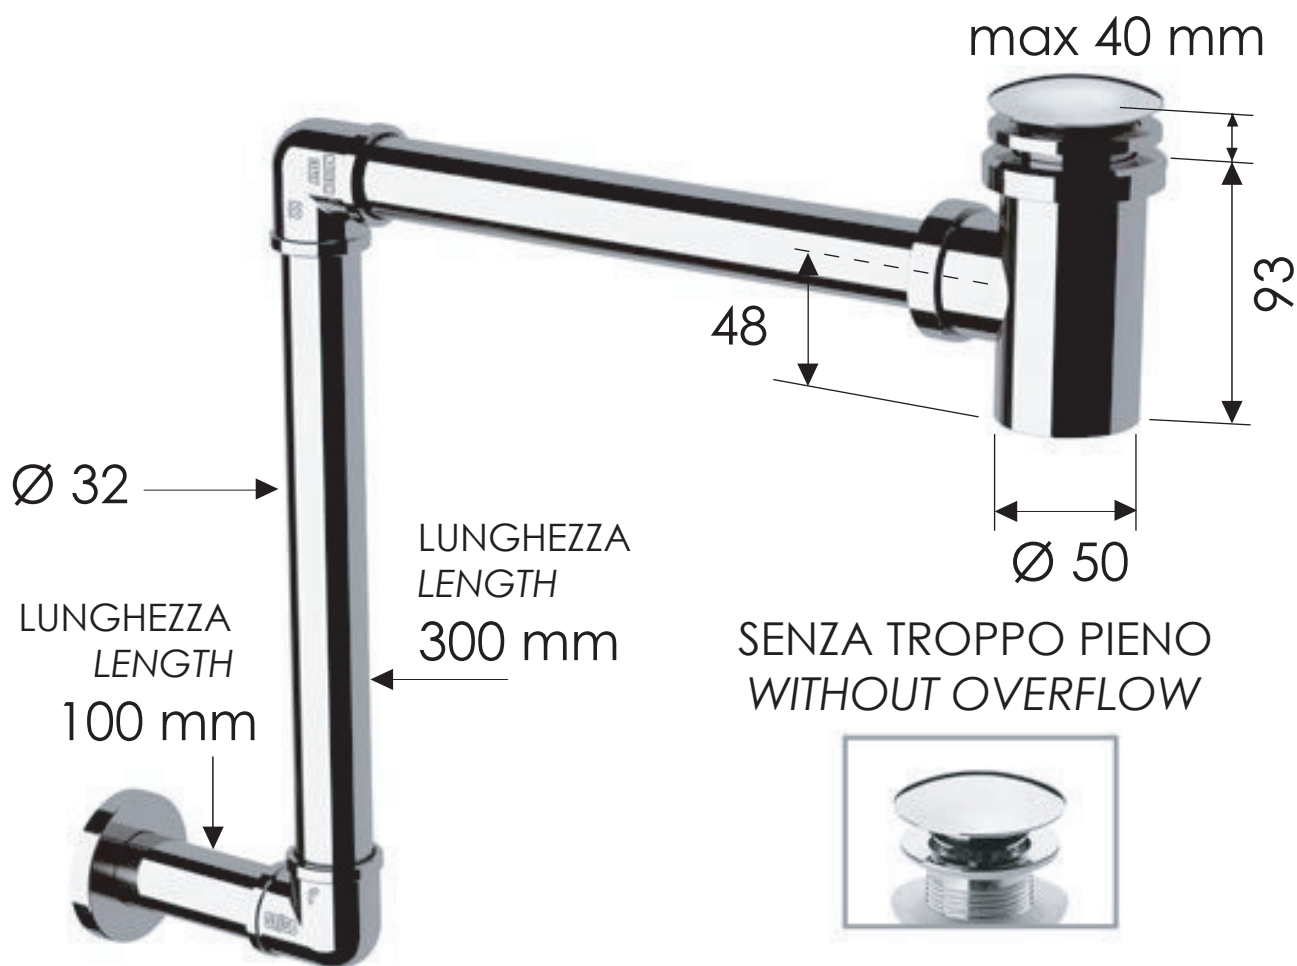

REMER

RUBINETTERIE

SCHEDA TECNICA

TECHNICAL FEATURES

ART. COD.

984

MATERIALI / MATERIALS

OTTONE CROMATO / CHROME PLATED BRASS