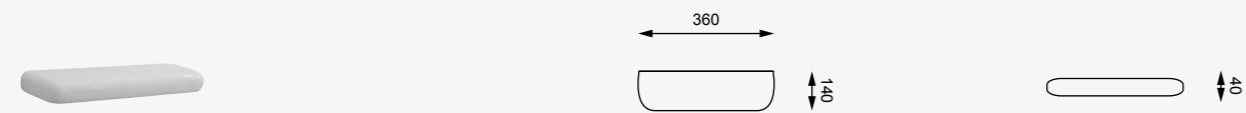

TOCIMBL
Cassetta a colonna Touch per WC a terra
Column cistern Touch for WC back to wall

cod. TOLAV47
Lavabo Touch cm. 47 da appoggio
Countertop Washbasin Touch cm. 47

cod. TOLAV70
Lavabo Touch cm. 70 da appoggio
Countertop Washbasin Touch cm. 70

cod. TOLAV90
Lavabo Touch cm. 90 da appoggio
Countertop Washbasin Touch cm. 90

cod. TOVA205

Vasca Touch in Pietraluce cm. 205x80
 Pietraluce Bathtub free standing Touch cm. 205x80

cod. ME3600

Mensola in ceramica cm. 36
 Ceramic Shelf cm. 36

cod. ME36PA

Mensola porta asciugamani in ceramica cm. 36
 Ceramic Shelf towel rack cm. 36

cod. VAMO

Vasca in acrilico Moon cm. 170x80
 Acrylic bathtub Moon cm. 170x80

cod. VASU

Vasca in acrilico Sun cm. 170x81
 Acrylic bathtub Sun cm. 170x81