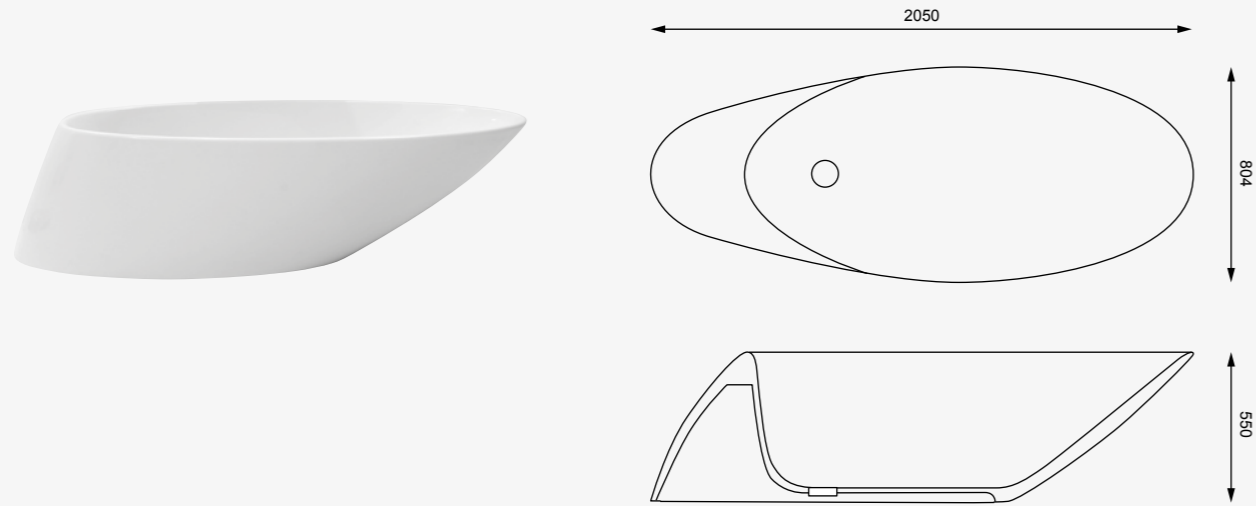

TOCIMBL
Cassetta a colonna Touch per WC a terra
Column cistern Touch for WC back to wall

cod. TOLAV47
Lavabo Touch cm. 47 da appoggio
Countertop Washbasin Touch cm. 47

cod. TOLAV70
Lavabo Touch cm. 70 da appoggio
Countertop Washbasin Touch cm. 70

cod. TOLAV90
Lavabo Touch cm. 90 da appoggio
Countertop Washbasin Touch cm. 90

cod. TOVA205

Vasca Touch in Pietraluce cm. 205x80
 Pietraluce Bathtub free standing Touch cm. 205x80

cod. ME3600

Mensola in ceramica cm. 36
 Ceramic Shelf cm. 36