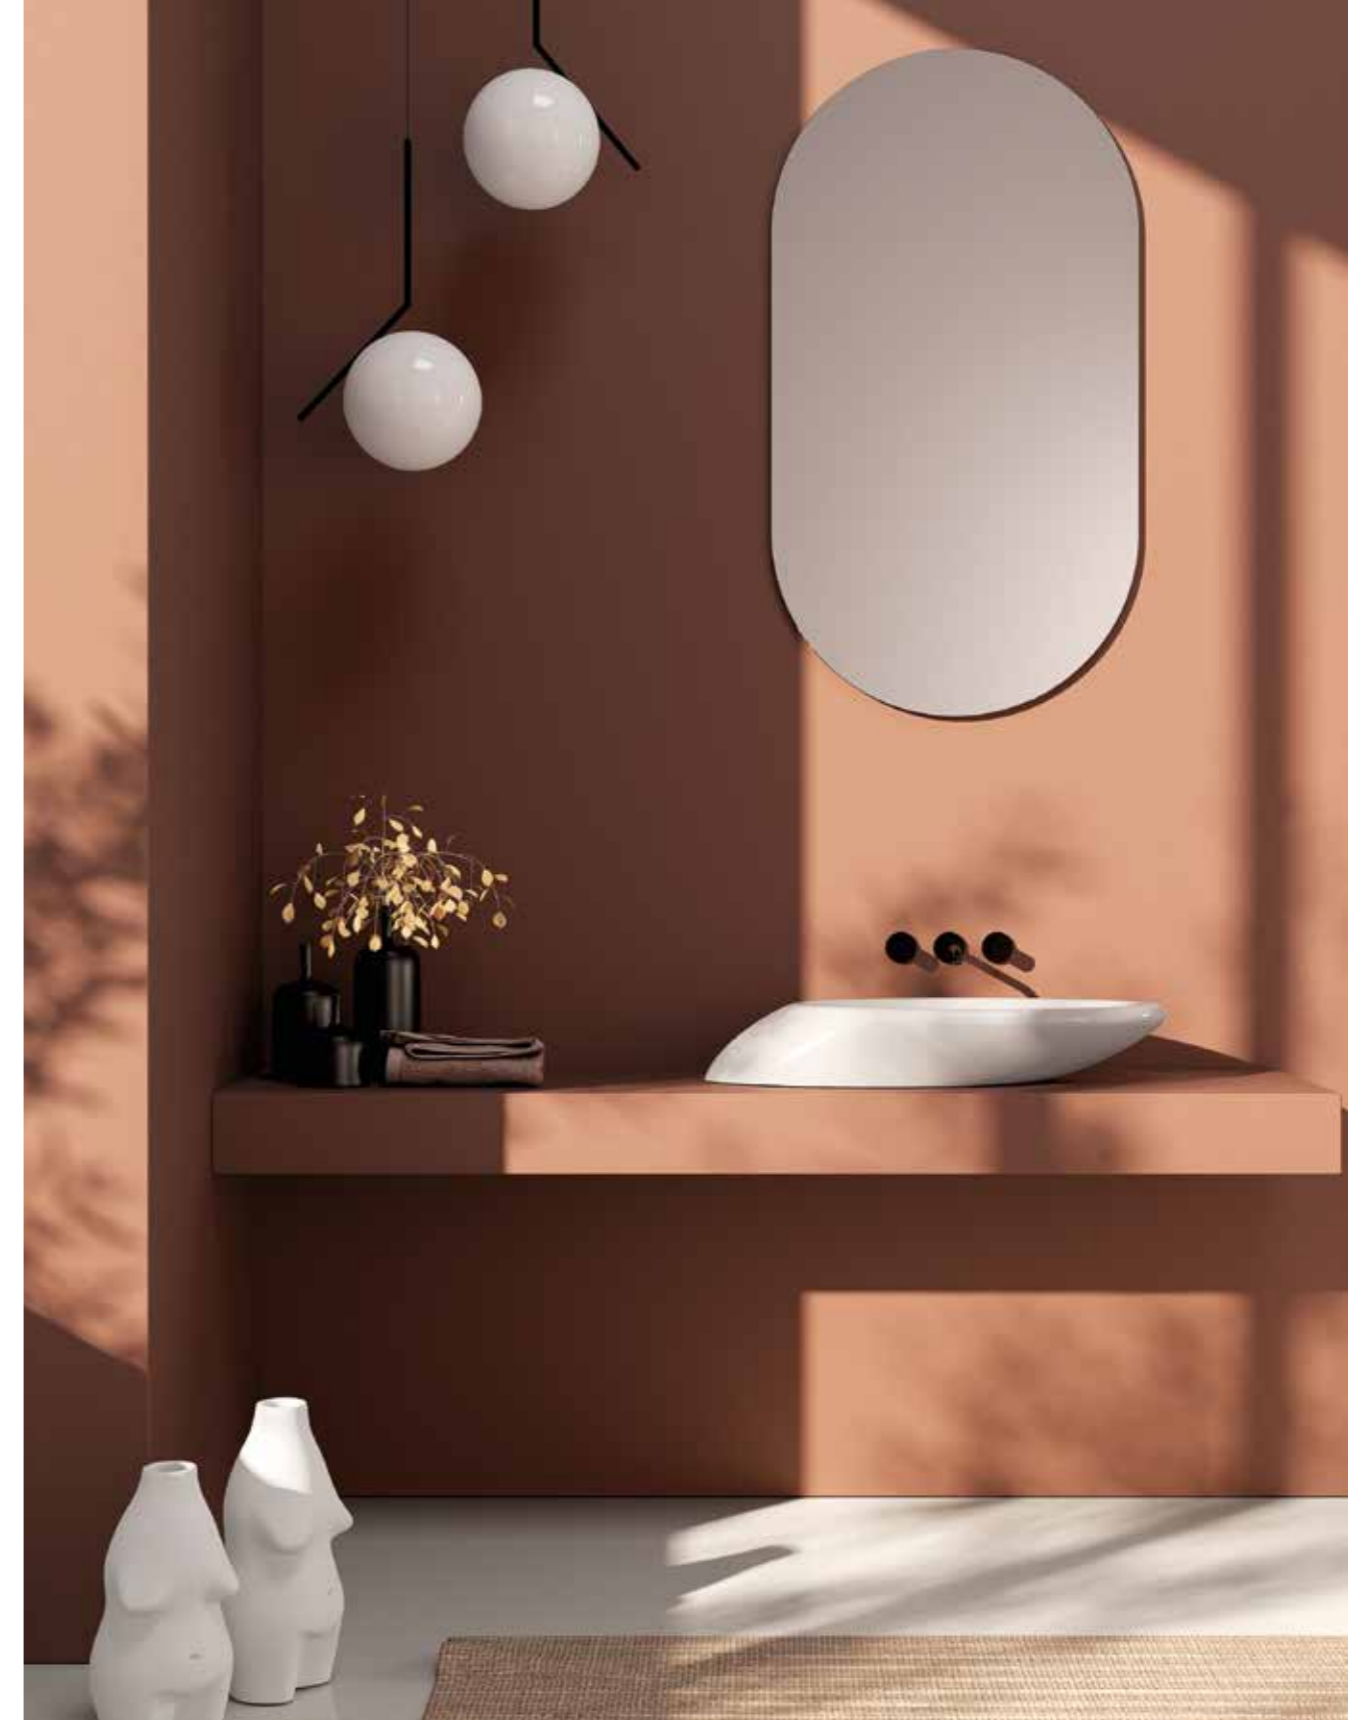

cod. TOLAV90
Lavabo Touch cm. 90 Bianco lucido
Washbasin Touch cm. 90 White shiny
cod. TOVA205
Vasca Touch in Pietraluce cm. 205x80 Bianco lucido
Pietraluce Bathtub Touch cm. 205x80 White shiny