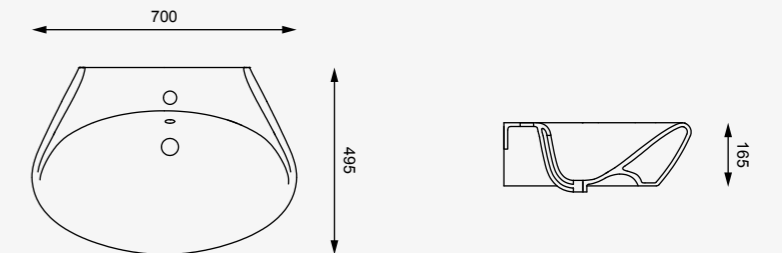

cod. ME36PA
Mensola porta asciugamani in ceramica cm. 36
Ceramic Shelf towel rack cm. 36

cod. TOVA205
Vasca Touch in Pietraluce cm. 205x80 Bianco lucido
Pietraluce Bathtub Touch cm. 205x80 White shiny

cod.TOBISO
Bidet Touch sospeso
Bidet Touch wall-hung

cod. TOLAV90
Lavabo Touch cm. 90 da appoggio
Countertop Washbasin Touch cm. 90

cod. TOVA205

Vasca Touch in Pietraluce cm. 205x80
 Pietraluce Bathtub free standing Touch cm. 205x80

cod. ME3600

Mensola in ceramica cm. 36
 Ceramic Shelf cm. 36