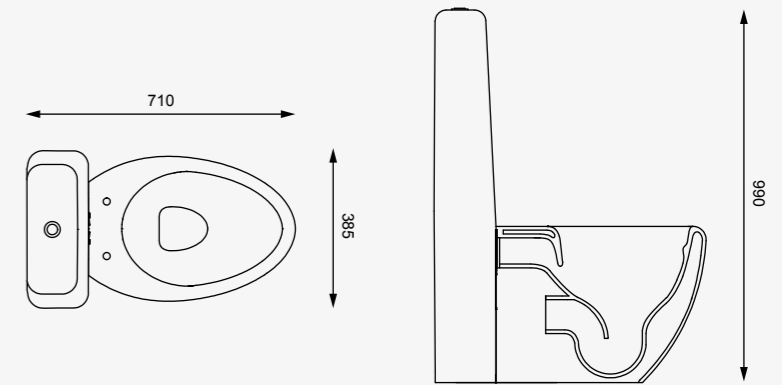

cod. ME36PA
Mensola porta asciugamani in ceramica cm. 36
Ceramic Shelf towel rack cm. 36

cod. TOVA205
Vasca Touch in Pietraluce cm. 205x80 Bianco lucido
Pietraluce Bathtub Touch cm. 205x80 White shiny

cod.TOBISO
Bidet Touch sospeso
Bidet Touch wall-hung

cod.TOWCSO
Vaso Touch sospeso
WC Touch wall-hung

cod. TOBI01
Bidet Touch a terra
Bidet Touch back to wall

cod.TOWC01
Vaso Touch a terra
WC Touch back to wall

cod. TOCOBI
Complemento Touch per bidet
Panel Touch to suit bidet

TOCIMBL
Cassetta a colonna Touch per WC a terra
Column cistern Touch for WC back to wall

cod. TOLAV47
Lavabo Touch cm. 47 da appoggio
Countertop Washbasin Touch cm. 47

cod. TOLAV70
Lavabo Touch cm. 70 da appoggio
Countertop Washbasin Touch cm. 70

cod. TOLAV90
Lavabo Touch cm. 90 da appoggio
Countertop Washbasin Touch cm. 90

cod. TOVA205

Vasca Touch in Pietraluce cm. 205x80
 Pietraluce Bathtub free standing Touch cm. 205x80

cod. ME3600

Mensola in ceramica cm. 36
 Ceramic Shelf cm. 36