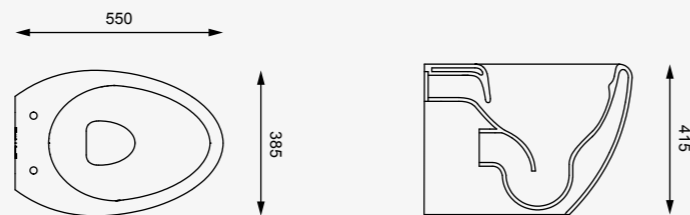

cod. TOLAV70
Lavabo Touch cm. 70 da appoggio
Countertop Washbasin Touch cm. 70