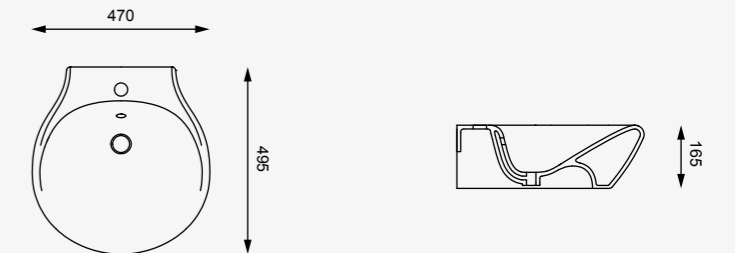

cod. TOLAV70
Lavabo Touch cm. 70 da appoggio
Countertop Washbasin Touch cm. 70