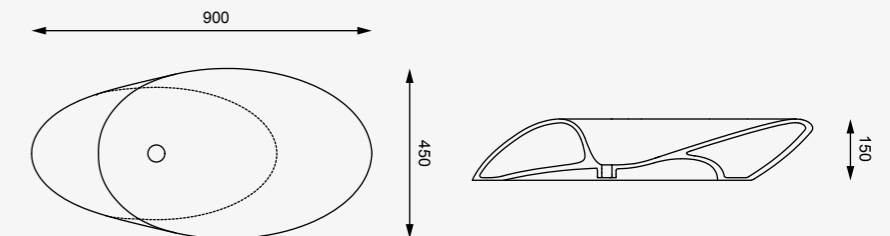

TOCIMBL
Cassetta a colonna Touch per WC a terra
Column cistern Touch for WC back to wall

cod. TOLAV47
Lavabo Touch cm. 47 da appoggio
Countertop Washbasin Touch cm. 47

cod. TOLAV70
Lavabo Touch cm. 70 da appoggio
Countertop Washbasin Touch cm. 70

cod. TOLAV90
Lavabo Touch cm. 90 da appoggio
Countertop Washbasin Touch cm. 90

cod. TOVA205

Vasca Touch in Pietraluce cm. 205x80
 Pietraluce Bathtub free standing Touch cm. 205x80

cod. ME3600

Mensola in ceramica cm. 36
 Ceramic Shelf cm. 36