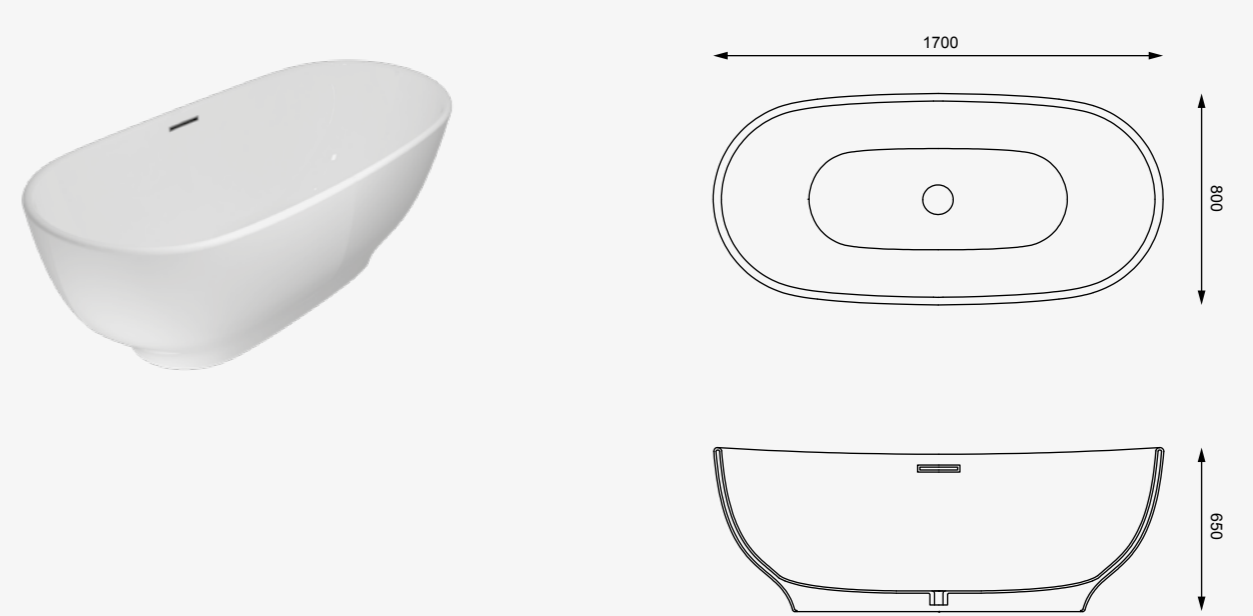

TOCIMBL
Cassetta a colonna Touch per WC a terra
Column cistern Touch for WC back to wall

cod. TOLAV47
Lavabo Touch cm. 47 da appoggio
Countertop Washbasin Touch cm. 47

cod. TOLAV70
Lavabo Touch cm. 70 da appoggio
Countertop Washbasin Touch cm. 70

cod. TOLAV90
Lavabo Touch cm. 90 da appoggio
Countertop Washbasin Touch cm. 90

cod. TOVA205

Vasca Touch in Pietraluce cm. 205x80
 Pietraluce Bathtub free standing Touch cm. 205x80

cod. ME3600

Mensola in ceramica cm. 36
 Ceramic Shelf cm. 36

cod. ME36PA

Mensola porta asciugamani in ceramica cm. 36
 Ceramic Shelf towel rack cm. 36

cod. VAMO

Vasca in acrilico Moon cm. 170x80
 Acrylic bathtub Moon cm. 170x80

cod. VASU

Vasca in acrilico Sun cm. 170x81
 Acrylic bathtub Sun cm. 170x81