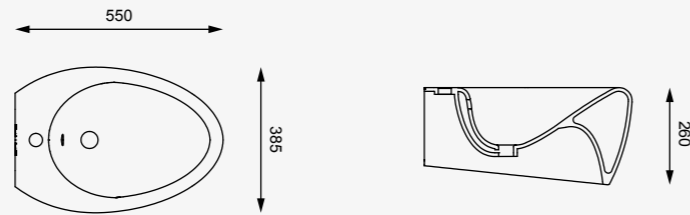

TOCIMBL
Cassetta a colonna Touch per WC a terra Bianco lucido
Column cistern Touch for WC back to wall White shiny

cod. TOWC01
Vaso Touch a terra Bianco lucido
WC Touch back to wall White shiny

cod. ME3600
Mensola in ceramica cm. 36
Ceramic Shelf cm. 36

cod. ME36PA
Mensola porta asciugamani in ceramica cm. 36
Ceramic Shelf towel rack cm. 36

cod. TOVA205
Vasca Touch in Pietraluce cm. 205x80 Bianco lucido
Pietraluce Bathtub Touch cm. 205x80 White shiny

cod.TOBISO
Bidet Touch sospeso
Bidet Touch wall-hung