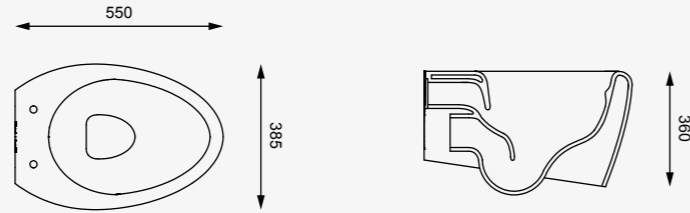

cod. TOLAV70
Lavabo Touch cm. 70 da appoggio
Countertop Washbasin Touch cm. 70