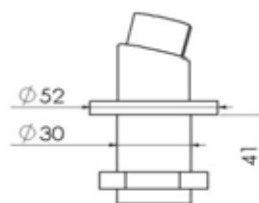

REMER

RUBINETTERIE

SCHEDA TECNICA

TECHNICAL FEATURES

ART. COD.

W07

MATERIALI / MATERIALS

OTTONE CROMATO / CHROME PLATED BRASS