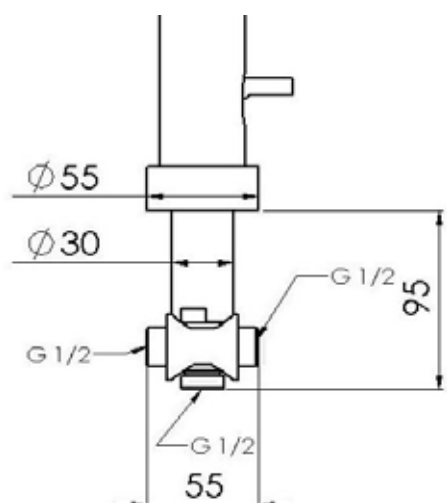

REMER

RUBINETTERIE

SCHEDA TECNICA

TECHNICAL FEATURES

ART. COD.

W07

MATERIALI / MATERIALS

OTTONE CROMATO / CHROME PLATED BRASS