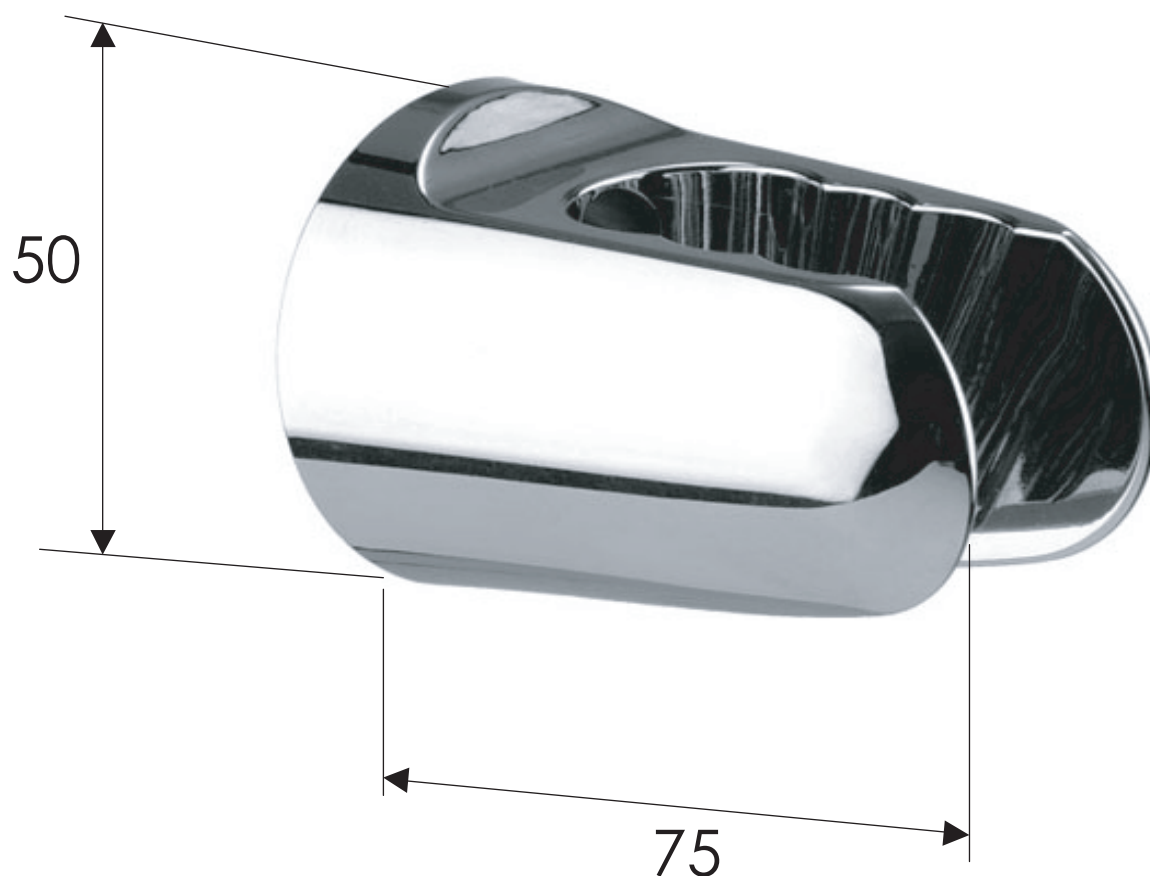

REMER

RUBINETTERIE

SCHEDA TECNICA

ART. COD.

TECHNICAL FEATURES

339R3

MATERIALI / MATERIALS

ABS CROMATO / CHROME PLATED ABS