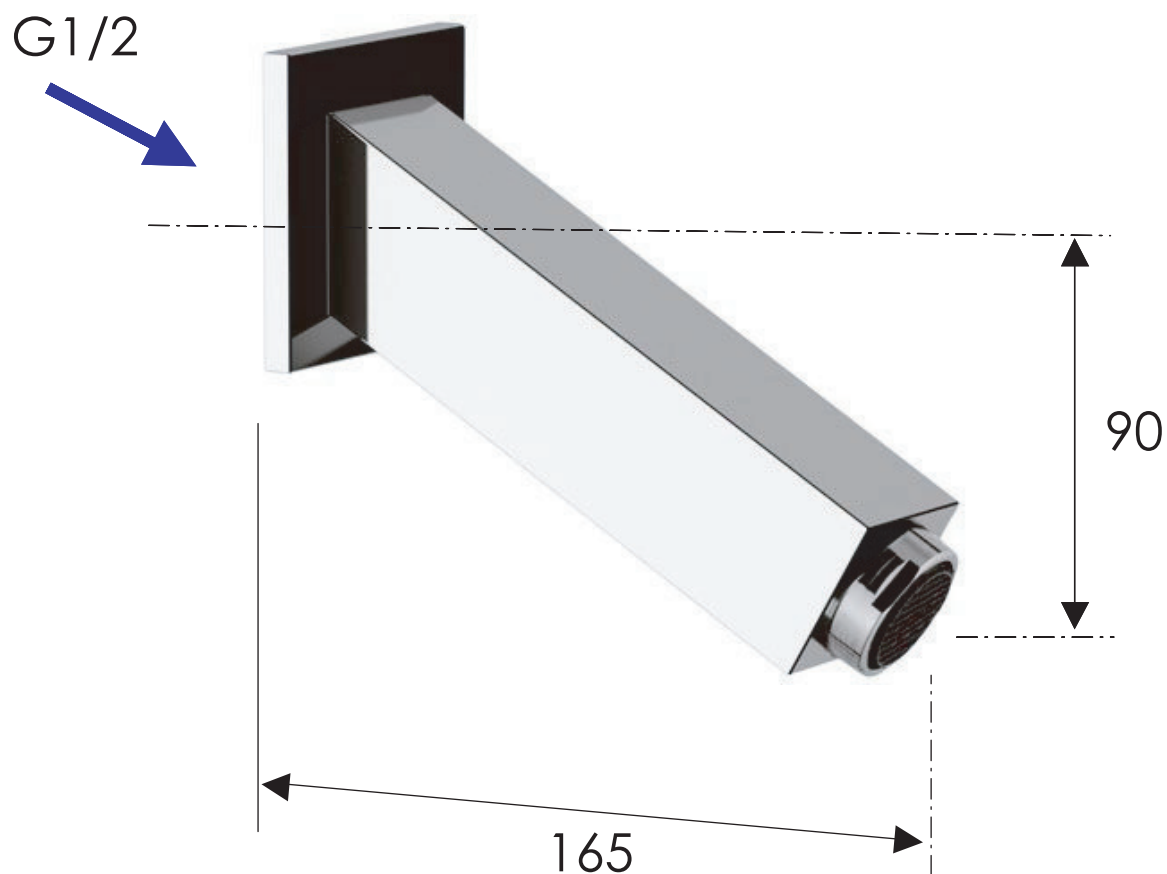

REMER

RUBINETTERIE

SCHEDA TECNICA

TECHNICAL FEATURES

ART. COD.

91Q2

MATERIALI / MATERIALS

OTTONE CROMATO / CHROME PLATED BRASS