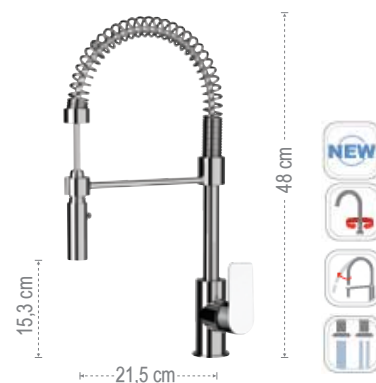

I77E
Miscelatore monocomando lavello a molla con doccetta estraibile dal supporto ed orientabile a due funzioni e cartuccia Ø 35.
Spring single-lever sink mixer with detachable and adjustable 2 functions handshower and Ø 35 mm cartridge.