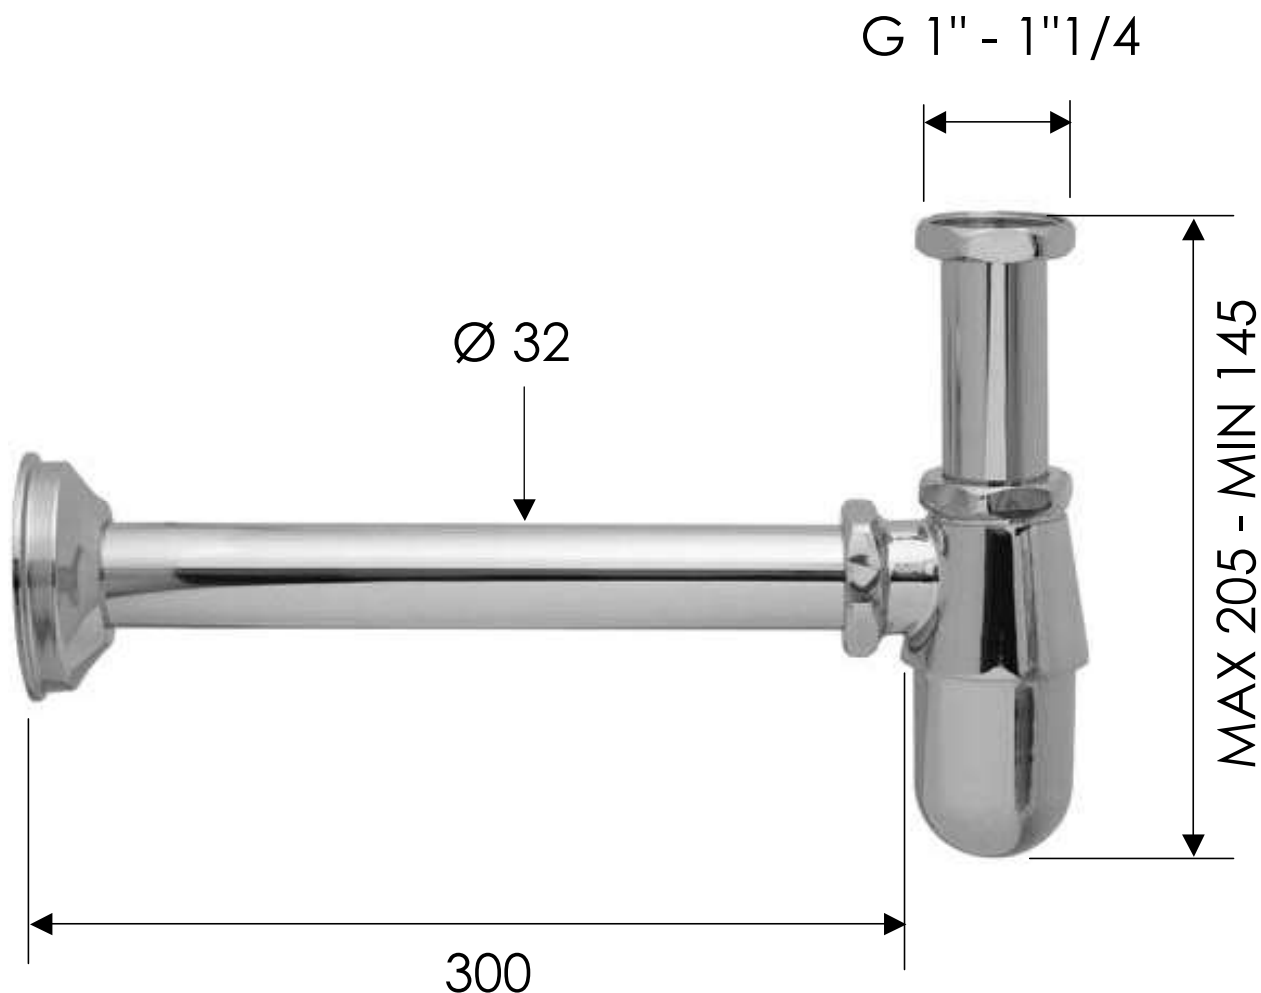

# REMER

RUBINETTERIE

SCHEDA TECNICA

TECHNICAL FEATURES

ART. COD.

**970**

## MATERIALI / MATERIALS

OTTONE CROMATO / CHROME PLATED BRASS