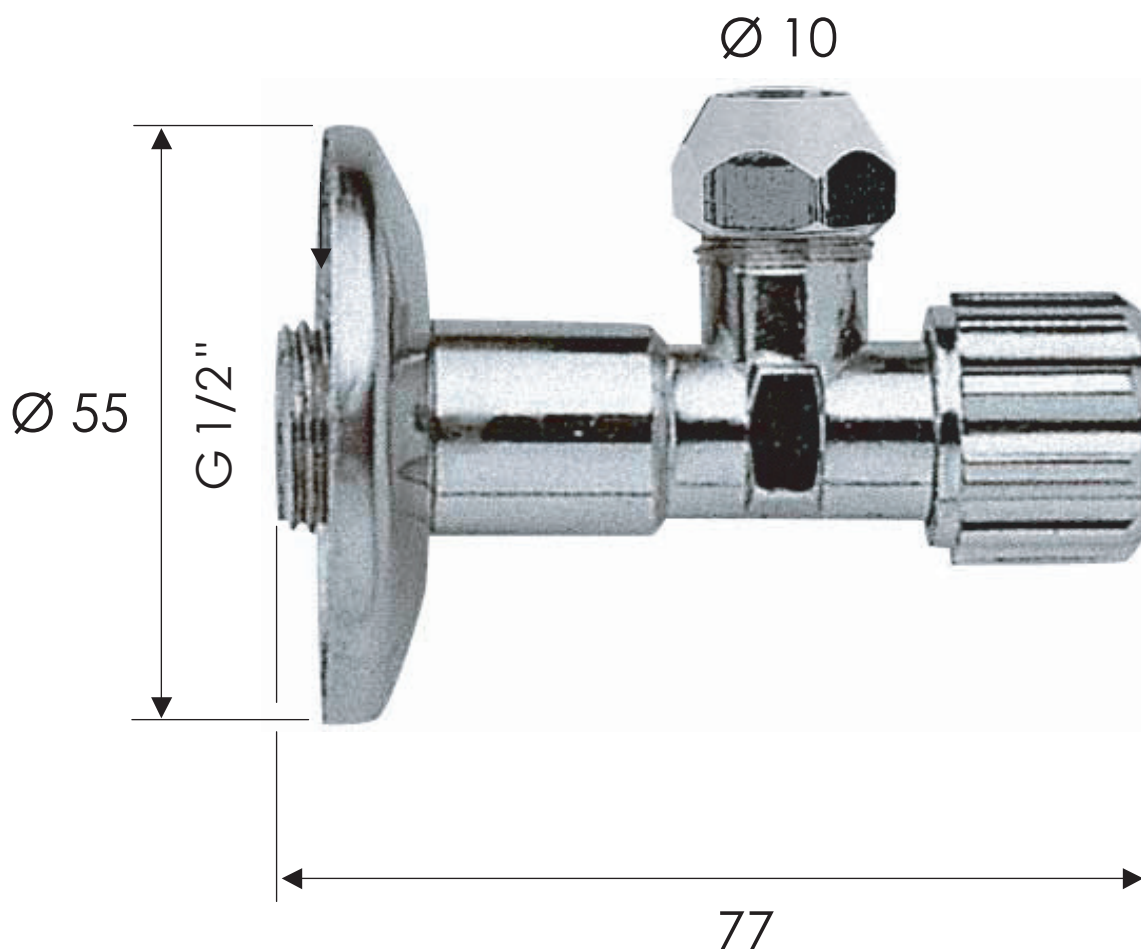

REMER

RUBINETTERIE

SCHEDA TECNICA

TECHNICAL FEATURES

ART. COD.

1171210

MATERIALI / MATERIALS

OTTONE CROMATO / CHROME PLATED BRASS