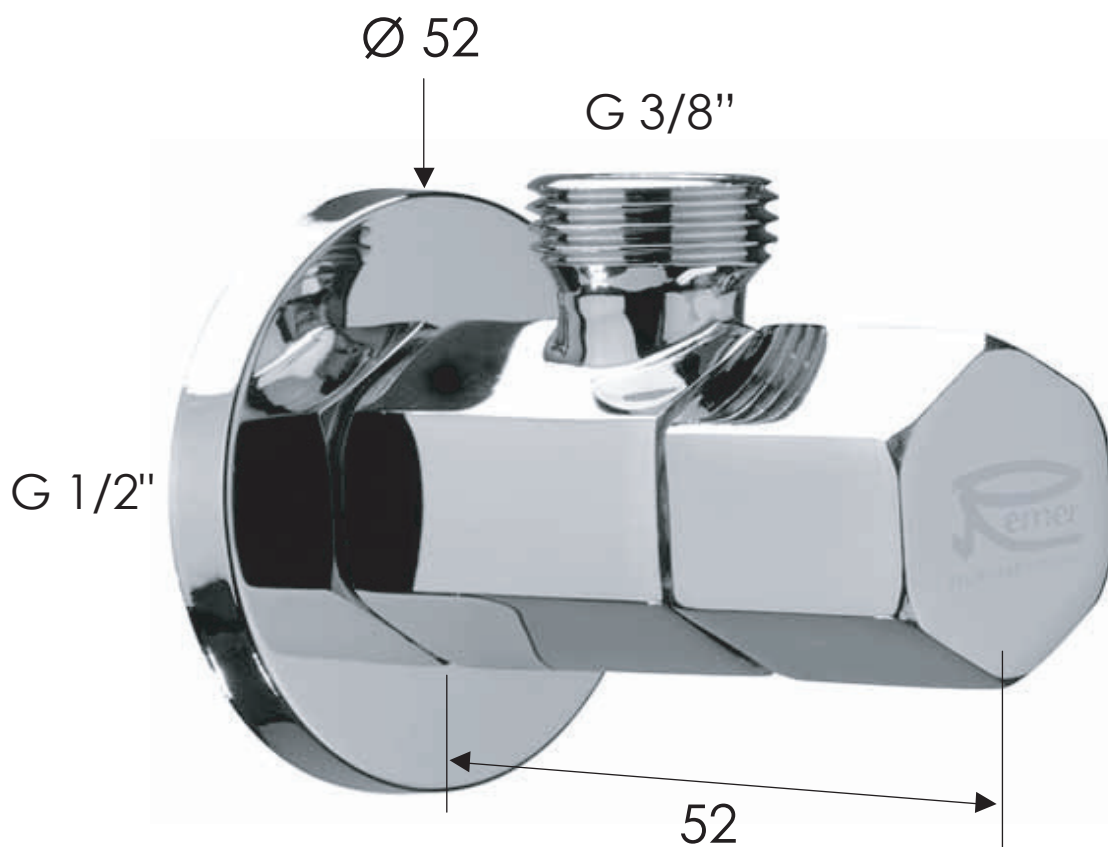

REMER

RUBINETTERIE

SCHEDA TECNICA

TECHNICAL FEATURES

ART. COD.

128E1238

MATERIALI / MATERIALS

OTTONE CROMATO / CHROME PLATED BRASS