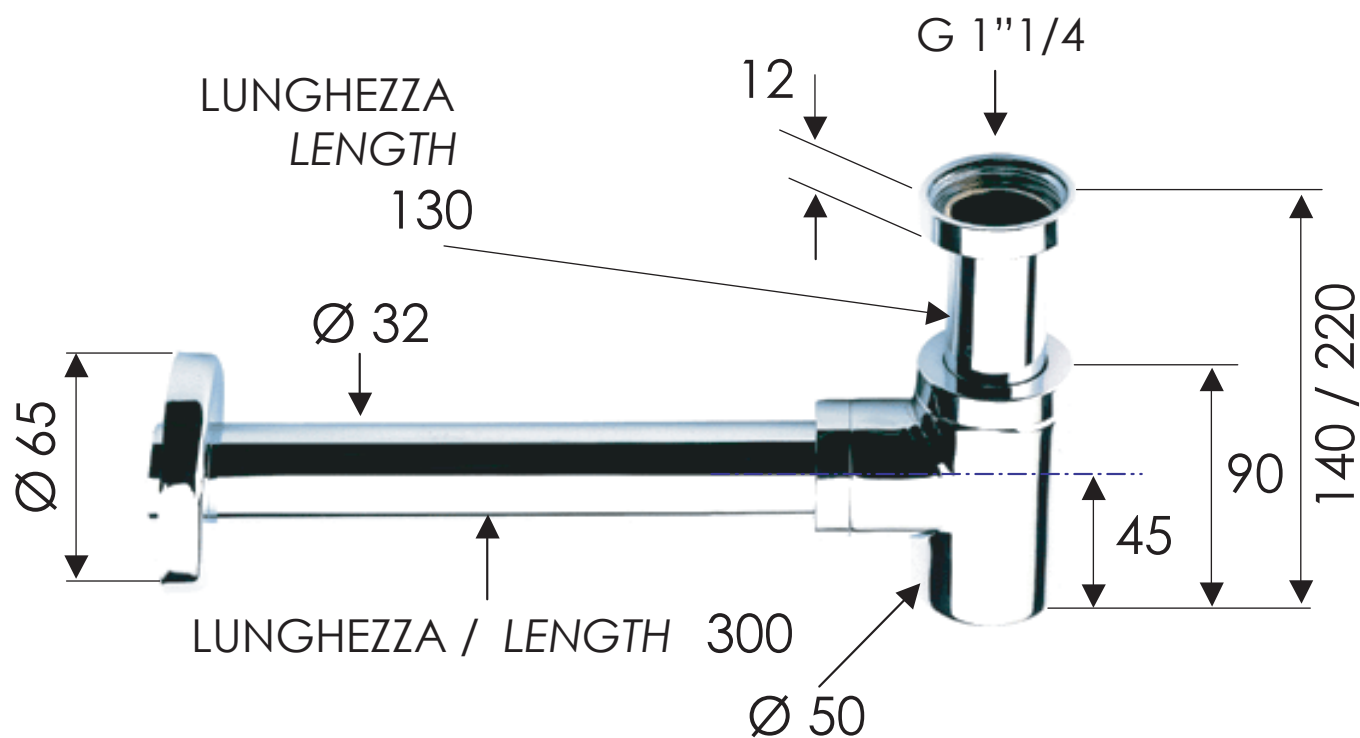

# REMER

RUBINETTERIE

SCHEDA TECNICA

ART. COD.

TECHNICAL FEATURES

**958B**

## MATERIALI / MATERIALS

OTTONE CROMATO / CHROME PLATED BRASS