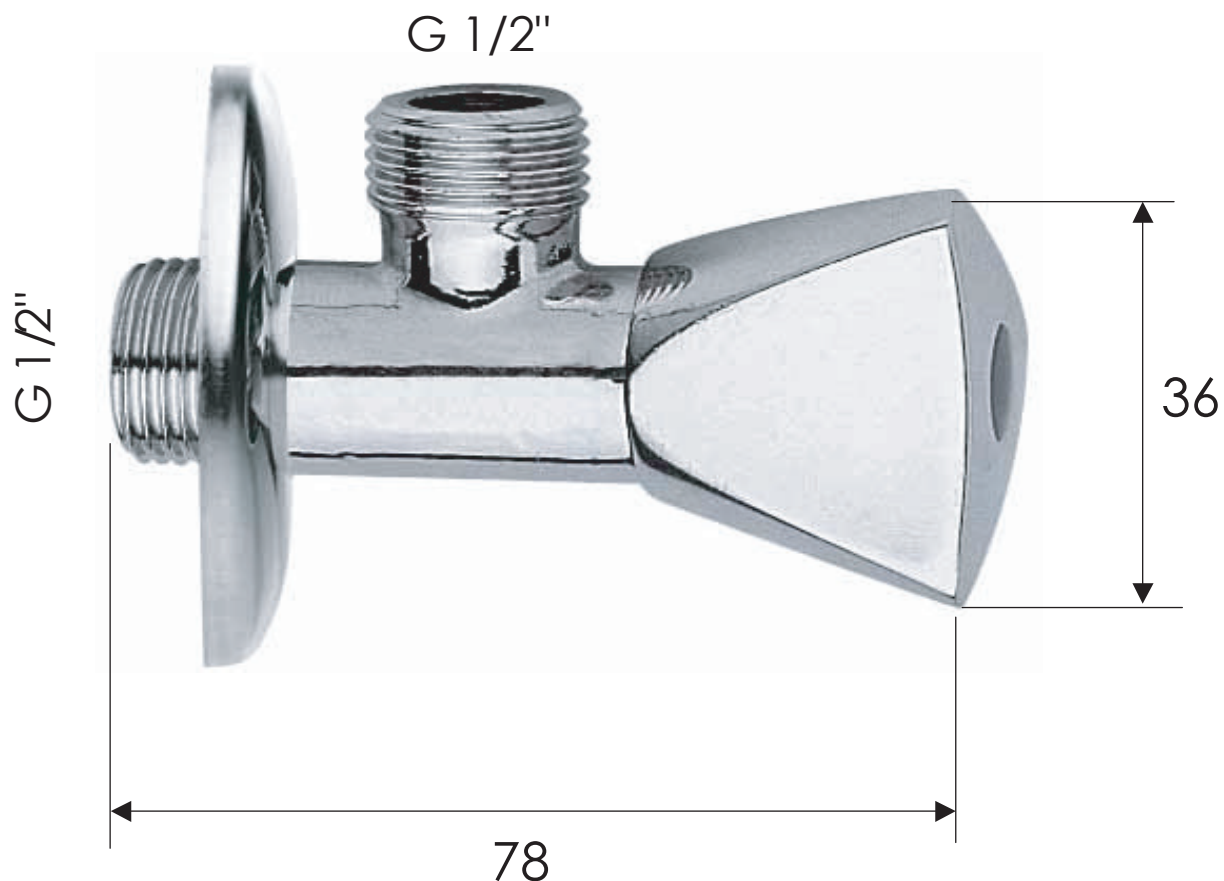

REMER

RUBINETTERIE

SCHEDA TECNICA

TECHNICAL FEATURES

ART. COD.

1291212

MATERIALI / MATERIALS

OTTONE CROMATO / CHROME PLATED BRASS