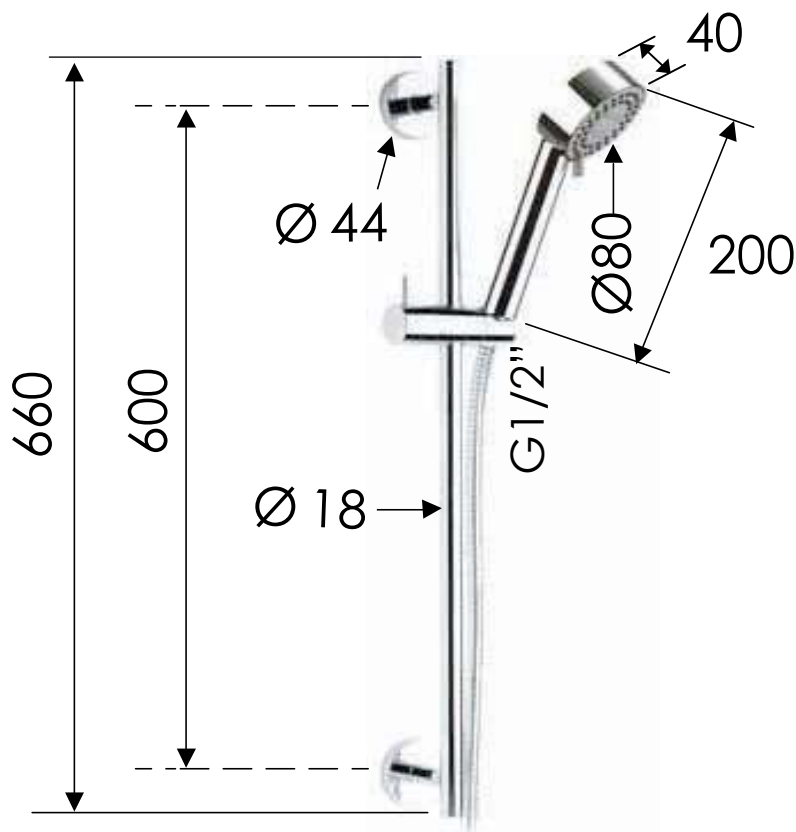

REMER

RUBINETTERIE

SCHEDA TECNICA

TECHNICAL FEATURES

ART. COD.

317M319MO

3 FUNZIONI / 3 FUNCTIONS

MATERIALI / MATERIALS

OTTONE CROMATO / CHROME PLATED BRASS

ABS CROMATO / CHROME PLATED ABS

CROMATURA / CHROME PLATING

UNI EN 248

Doccetta
Anticalcare
Anti-limestone
Hand Shower

Via Leonardo da Vinci 83 - 20062 Cassano d'Adda (MI) Italy - Tel. +39-0363 364211