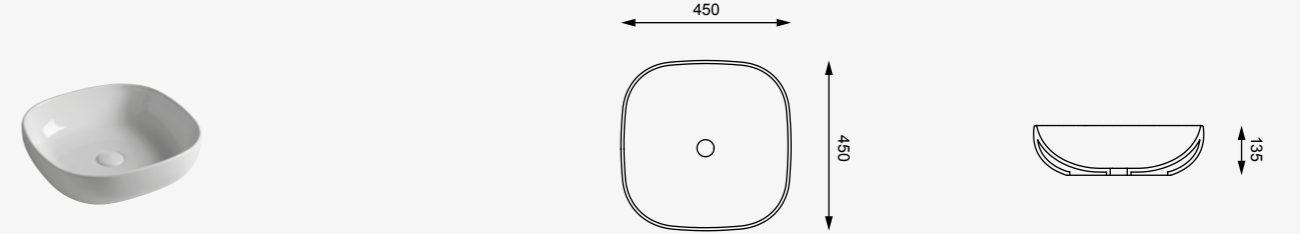

cod. FLBI01
Bidet a terra Flut
Bidet back to wall Flut

cod. FLWC01
Vaso a terra Flut
WC back to wall Flut

cod. FLLAVFQU42
Lavabo Flut da appoggio quadro cm. 42
Countertop Washbasin Flut round cm. 42

cod. FLLAVFSRO42
Lavabo Flut da appoggio tondo cm. 42
Countertop Washbasin Flut cm. 42

cod. RILAV
Lavabo Ring cm. 37
Ring Washbasin cm. 37

cod. EALAVQU45
Lavabo Easy Quadro cm. 45
Easy Washbasin Square cm. 45

cod. EALAVRO45
Lavabo Easy Tondo cm. 45
Easy Washbasin Round cm. 45

cod. EALAVOV55
Lavabo Easy Ovale cm. 55
Easy Washbasin Oval cm. 55