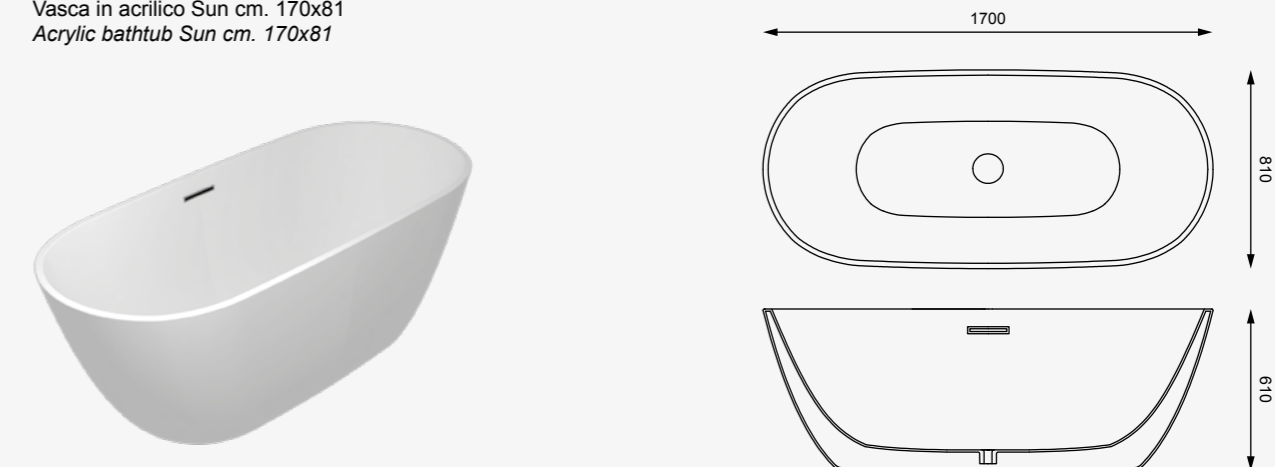

Lavabo a parete Flut da appoggio o sospeso cm. 80
 Back to wall washbasin, countertop or wall-hung Flut cm. 80

cod. VAFL

Vasca in acrilico Flut cm. 170x80
 Acrylic Bathtub Flut cm. 170x80

cod. VAMO

Vasca in acrilico Moon cm. 170x80
 Acrylic bathtub Moon cm. 170x80

cod. VASU

Vasca in acrilico Sun cm. 170x81
 Acrylic bathtub Sun cm. 170x81

INFORMAZIONI TECNICHE - TECHNICAL INFORMATION

cod. TICOL

Colonna per lavabo Time a parete cm. 75 e cm. 95
Pedestal for Time washbasin back to wall cm. 75 and cm.95