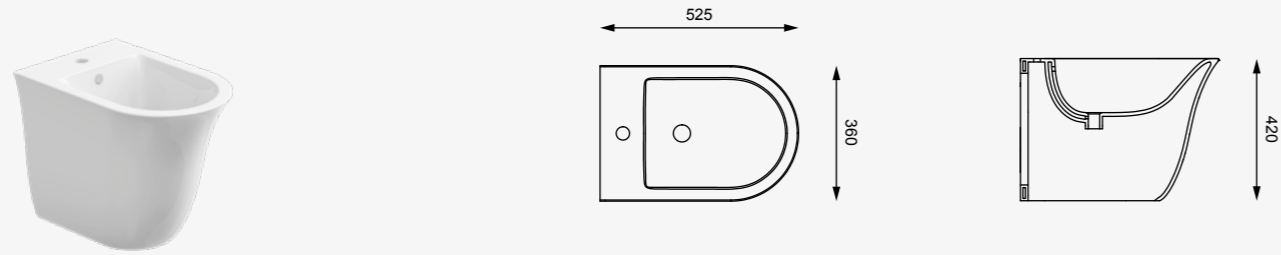

cod. FLWC01
Vaso a terra Flut
WC back to wall Flut

cod. FLBI01
Bidet a terra Flut
Bidet back to wall Flut