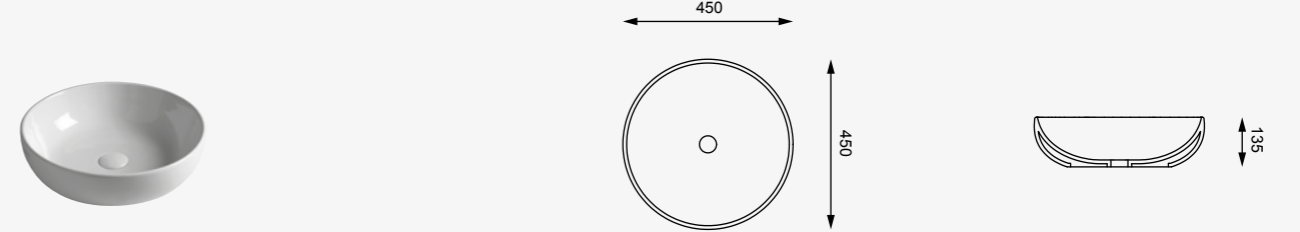

cod. FLBI01
Bidet a terra Flut
Bidet back to wall Flut

cod. FLWC01
Vaso a terra Flut
WC back to wall Flut

cod. FLLAVFQU42
Lavabo Flut da appoggio quadro cm. 42
Countertop Washbasin Flut round cm. 42

cod. FLLAVFSRO42
Lavabo Flut da appoggio tondo cm. 42
Countertop Washbasin Flut cm. 42

cod. RILAV
Lavabo Ring cm. 37
Ring Washbasin cm. 37

cod. EALAVQU45
Lavabo Easy Quadro cm. 45
Easy Washbasin Square cm. 45

cod. EALAVRO45
Lavabo Easy Tondo cm. 45
Easy Washbasin Round cm. 45

cod. EALAVOV55
Lavabo Easy Ovale cm. 55
Easy Washbasin Oval cm. 55