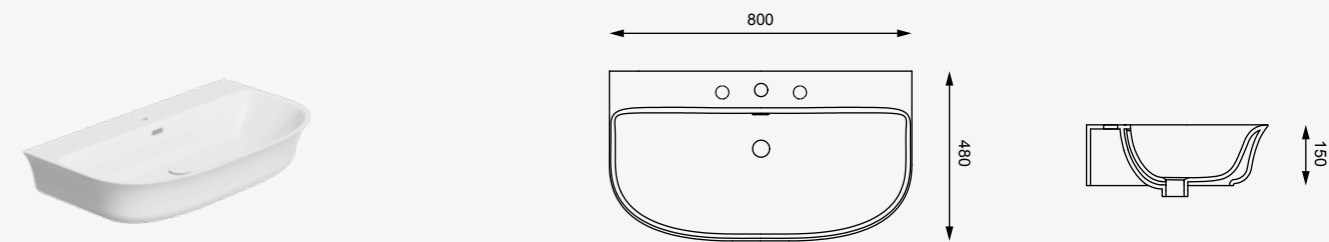

cod. LKCOLFS

Colonna Like centro stanza
 Free standing pedestal Like

cod. FLLAVBW65

Lavabo a parete Flut da appoggio o sospeso cm. 65
 Back to wall washbasin, countertop or wall-hung Flut cm. 65

cod. FLLAVBW80

Lavabo a parete Flut da appoggio o sospeso cm. 80
 Back to wall washbasin, countertop or wall-hung Flut cm. 80

cod. VAFL

Vasca in acrilico Flut cm. 170x80
 Acrylic Bathtub Flut cm. 170x80

cod. VAMO

Vasca in acrilico Moon cm. 170x80
 Acrylic bathtub Moon cm. 170x80