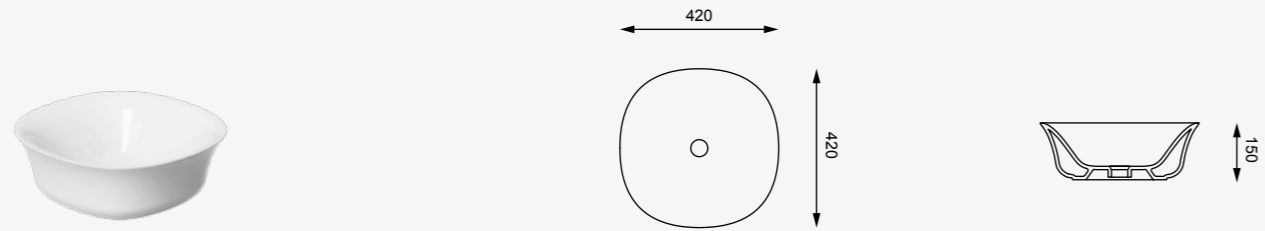

cod. FLLAVFQU42
Lavabo Flut da appoggio quadro cm. 42
Countertop Washbasin Flut round cm. 42