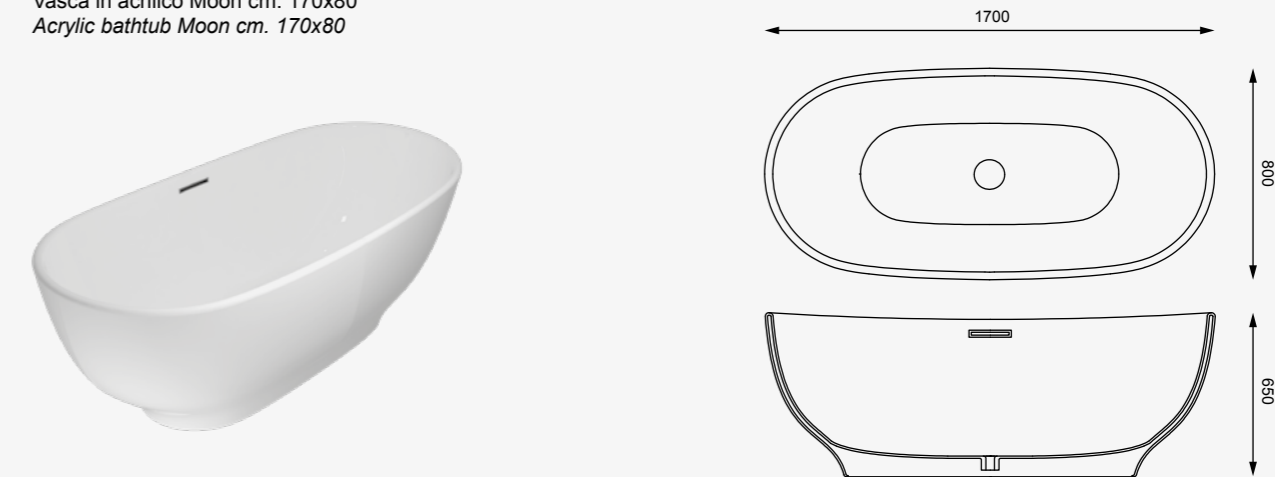

Lavabo a parete Flut da appoggio o sospeso cm. 80
 Back to wall washbasin, countertop or wall-hung Flut cm. 80

cod. VAFL

Vasca in acrilico Flut cm. 170x80
 Acrylic Bathtub Flut cm. 170x80

cod. VAMO

Vasca in acrilico Moon cm. 170x80
 Acrylic bathtub Moon cm. 170x80

cod. VASU

Vasca in acrilico Sun cm. 170x81
 Acrylic bathtub Sun cm. 170x81

INFORMAZIONI TECNICHE - TECHNICAL INFORMATION

cod. TICOL

Colonna per lavabo Time a parete cm. 75 e cm. 95
Pedestal for Time washbasin back to wall cm. 75 and cm.95