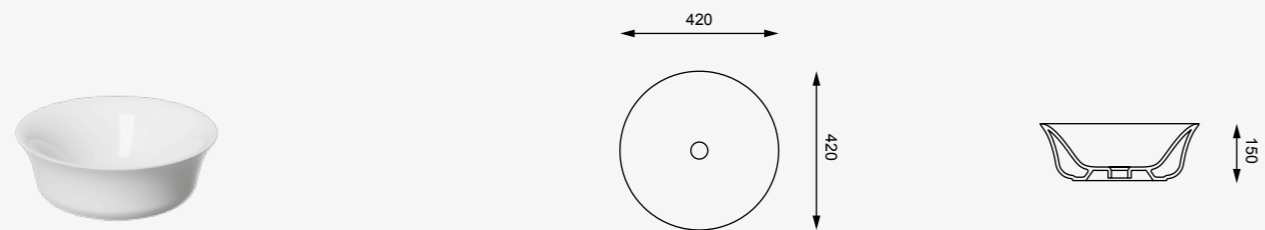

cod. FLBI01
Bidet a terra Flut
Bidet back to wall Flut

cod. FLWC01
Vaso a terra Flut
WC back to wall Flut

cod. FLLAVFQU42
Lavabo Flut da appoggio quadro cm. 42
Countertop Washbasin Flut round cm. 42

cod. FLLAVFSRO42
Lavabo Flut da appoggio tondo cm. 42
Countertop Washbasin Flut cm. 42

cod. RILAV
Lavabo Ring cm. 37
Ring Washbasin cm. 37

cod. EALAVQU45
Lavabo Easy Quadro cm. 45
Easy Washbasin Square cm. 45

cod. EALAVRO45
Lavabo Easy Tondo cm. 45
Easy Washbasin Round cm. 45

cod. EALAVOV55
Lavabo Easy Ovale cm. 55
Easy Washbasin Oval cm. 55