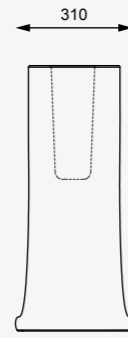

Lavabo a parete Flut da appoggio o sospeso cm. 80
 Back to wall washbasin, countertop or wall-hung Flut cm. 80

cod. VAFL

Vasca in acrilico Flut cm. 170x80
 Acrylic Bathtub Flut cm. 170x80

cod. VAMO

Vasca in acrilico Moon cm. 170x80
 Acrylic bathtub Moon cm. 170x80

cod. VASU

Vasca in acrilico Sun cm. 170x81
 Acrylic bathtub Sun cm. 170x81

INFORMAZIONI TECNICHE - TECHNICAL INFORMATION

cod. TICOL

Colonna per lavabo Time a parete cm. 75 e cm. 95
Pedestal for Time washbasin back to wall cm. 75 and cm.95