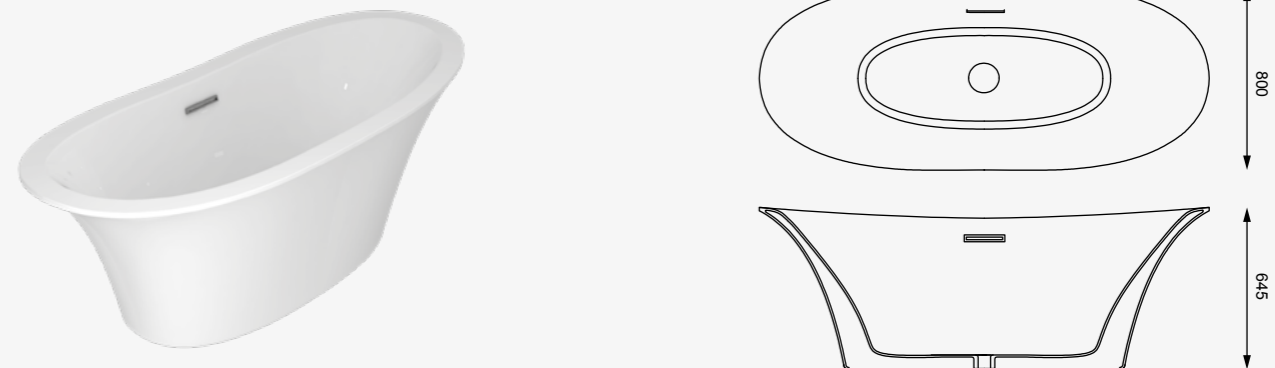

cod. LKLAVFSBF60

Lavabo Like da appoggio o su colonna cm. 60
 Countertop or on Pedestal Washbasin Like cm. 60

cod. LKLAVFSBF80

Lavabo Like da appoggio o su colonna cm. 80
 Countertop or on Pedestal Washbasin Like cm. 80

cod. LKCOLFS

Colonna Like centro stanza
 Free standing pedestal Like

cod. FLLAVBW65

Lavabo a parete Flut da appoggio o sospeso cm. 65
 Back to wall washbasin, countertop or wall-hung Flut cm. 65

cod. FLLAVBW80

Lavabo a parete Flut da appoggio o sospeso cm. 80
 Back to wall washbasin, countertop or wall-hung Flut cm. 80

cod. VAFL

Vasca in acrilico Flut cm. 170x80
 Acrylic Bathtub Flut cm. 170x80

cod. VAMO

Vasca in acrilico Moon cm. 170x80
 Acrylic bathtub Moon cm. 170x80