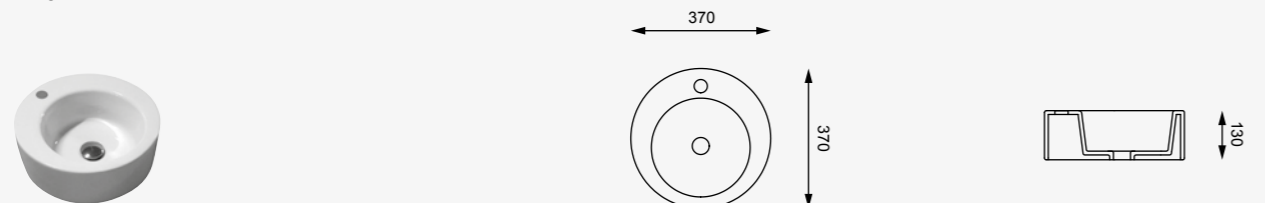

cod. FLBI01
Bidet a terra Flut
Bidet back to wall Flut

cod. FLWC01
Vaso a terra Flut
WC back to wall Flut

cod. FLLAVFQU42
Lavabo Flut da appoggio quadro cm. 42
Countertop Washbasin Flut round cm. 42

cod. FLLAVFSRO42
Lavabo Flut da appoggio tondo cm. 42
Countertop Washbasin Flut cm. 42

cod. RILAV
Lavabo Ring cm. 37
Ring Washbasin cm. 37

cod. EALAVQU45
Lavabo Easy Quadro cm. 45
Easy Washbasin Square cm. 45

cod. EALAVRO45
Lavabo Easy Tondo cm. 45
Easy Washbasin Round cm. 45

cod. EALAVOV55
Lavabo Easy Ovale cm. 55
Easy Washbasin Oval cm. 55