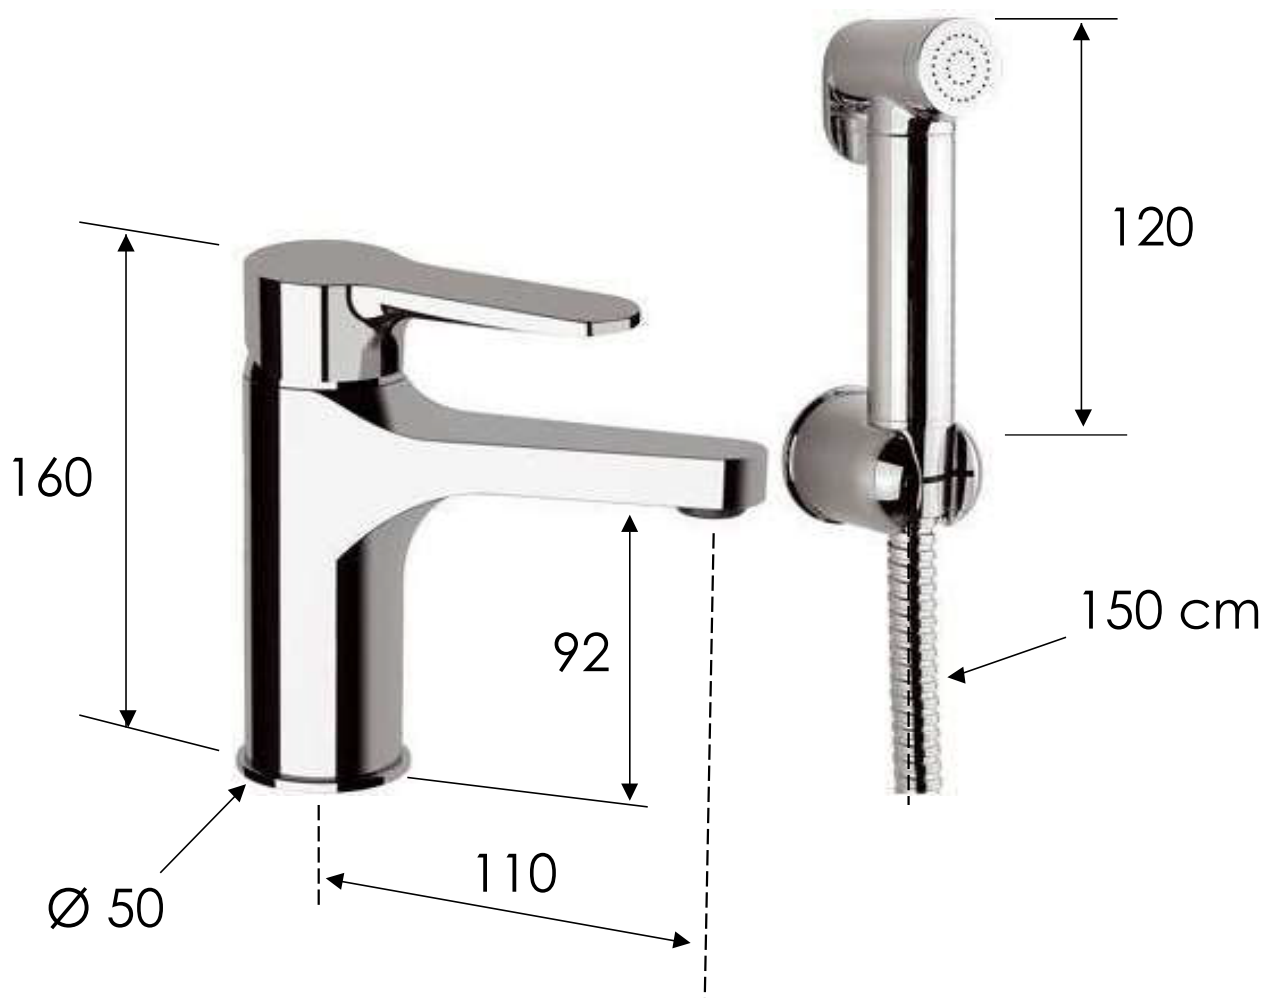

REMER

RUBINETTERIE

SCHEDA TECNICA

ART. COD.

TECHNICAL FEATURES

W10SHW

MATERIALI / MATERIALS

OTTONE CROMATO / CHROME PLATED BRASS