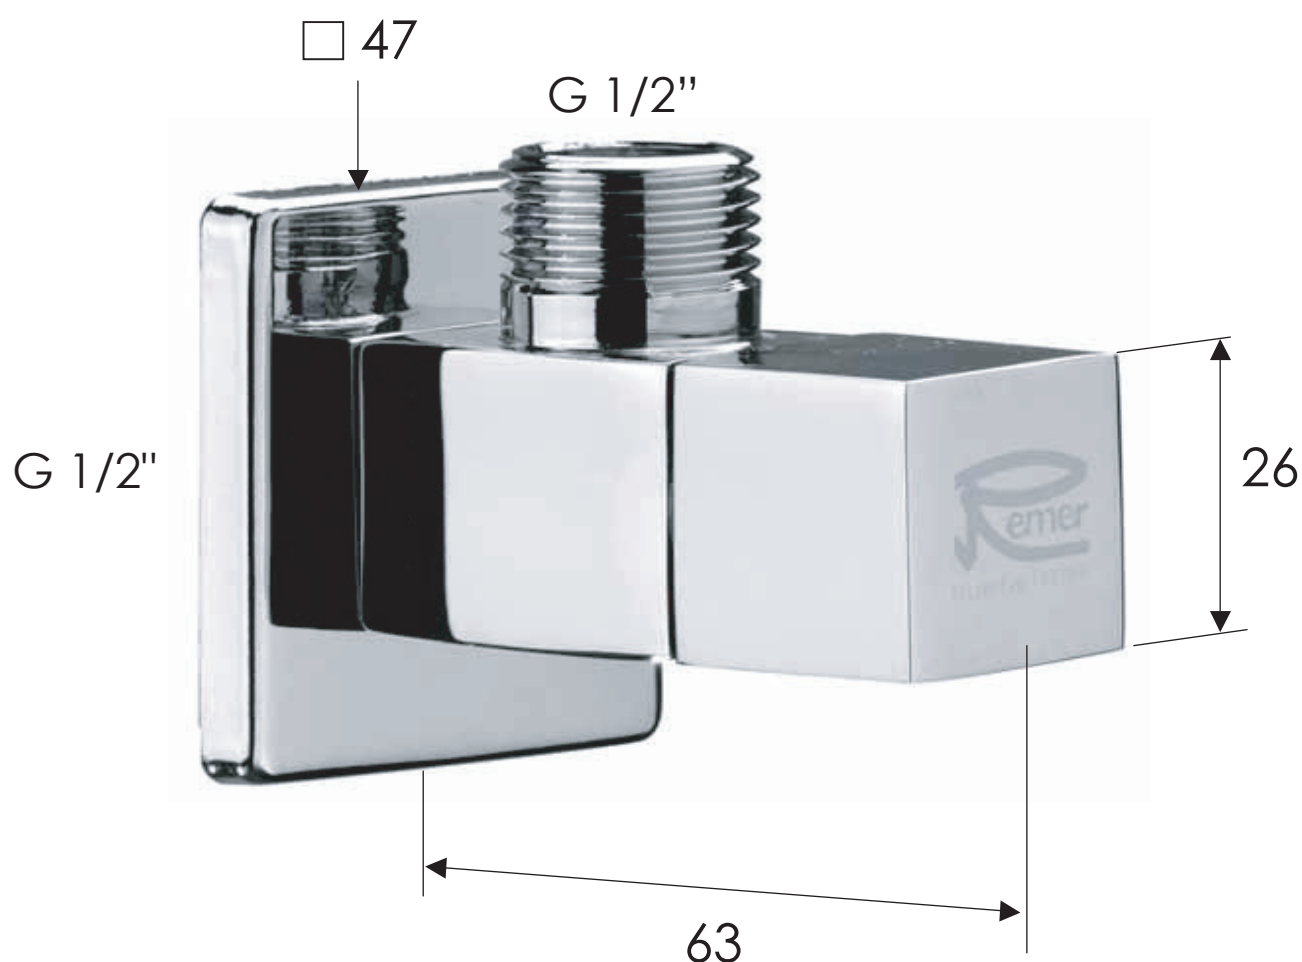

REMER

RUBINETTERIE

SCHEDA TECNICA

ART. COD.

TECHNICAL FEATURES

128S1212

MATERIALI / MATERIALS

OTTONE CROMATO / CHROME PLATED BRASS