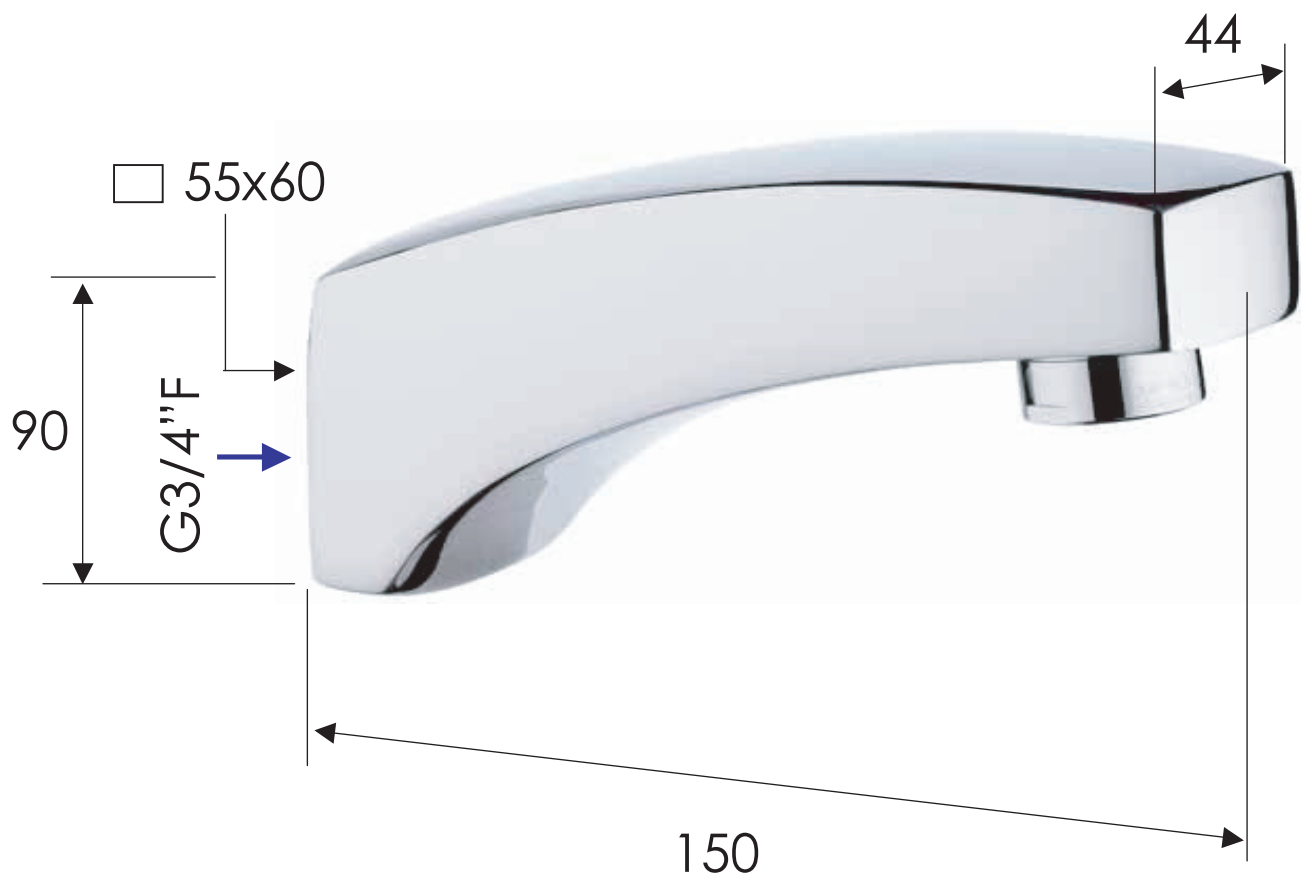

# REMER

RUBINETTERIE

SCHEDA TECNICA

TECHNICAL FEATURES

ART. COD.

**91**

## MATERIALI / MATERIALS

OTTONE CROMATO / CHROME PLATED BRASS