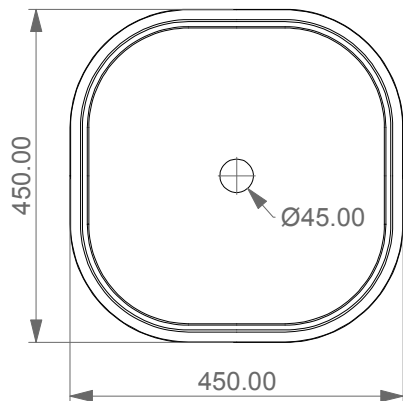

Lavabo Cruise quadro free standing, cm 45.
 Cruise square free standing washbasin cm 45.

FRONT

LEFT

TOP

SECTION

<p>Designation Lavabo Cruise quadro free standing, cm 45. Cruise square free standing washbasin, cm 45.</p>	
<p>Scale 1:10</p>	<p>This drawing including the respected data may neither be duplicated nor modified nor altered without the consent of GSG Ceramic Design. The use of the data/technical drawings take place at users own risk and under exclusion of any liability of GSG Ceramic Design. The dimensions are not binding; products are subject to changes. Measurement shown may be subjected to small variations or are indicative.</p>
<p>cod. CRLAVQU45</p>	