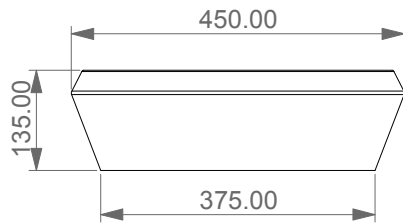

Lavabo Cruise quadro free standing, cm 45.
 Cruise square free standing washbasin cm 45.

FRONT

LEFT

TOP

SECTION

<p>Designation Lavabo Cruise quadro free standing, cm 45. Cruise square free standing washbasin, cm 45.</p>	
<p>Scale 1:10</p>	<p>This drawing including the respected data may neither be duplicated nor modified nor altered without the consent of GSG Ceramic Design. The use of the data/technical drawings take place at users own risk and under exclusion of any liability of GSG Ceramic Design. The dimensions are not binding; products are subject to changes. Measurement shown may be subjected to small variations or are indicative.</p>
<p>cod. CRLAVQU45</p>	