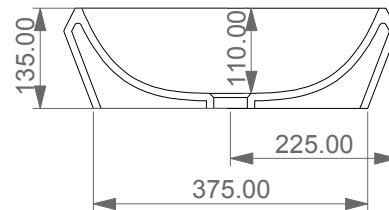

Lavabo Cruise quadro free standing, cm 45.
 Cruise square free standing washbasin cm 45.

FRONT

LEFT

TOP

SECTION

<p>Designation Lavabo Cruise quadro free standing, cm 45. Cruise square free standing washbasin, cm 45.</p>	
<p>Scale 1:10</p>	<p>This drawing including the respected data may neither be duplicated nor modified nor altered without the consent of GSG Ceramic Design. The use of the data/technical drawings take place at users own risk and under exclusion of any liability of GSG Ceramic Design. The dimensions are not binding; products are subject to changes. Measurement shown may be subjected to small variations or are indicative.</p>
<p>cod. CRLAVQU45</p>	