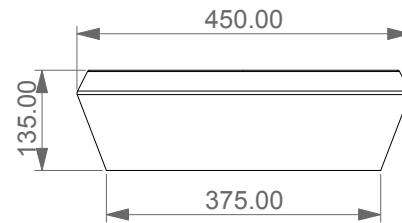

Lavabo Cruise quadro free standing, cm 45.
 Cruise square free standing washbasin cm 45.

FRONT

LEFT

TOP

SECTION

<p>Designation Lavabo Cruise quadro free standing, cm 45. Cruise square free standing washbasin, cm 45.</p>	
<p>Scale 1:10</p>	<p>This drawing including the respected data may neither be duplicated nor modified nor altered without the consent of GSG Ceramic Design. The use of the data/technical drawings take place at users own risk and under exclusion of any liability of GSG Ceramic Design. The dimensions are not binding; products are subject to changes. Measurement shown may be subjected to small variations or are indicative.</p>
<p>cod. CRLAVQU45</p>	