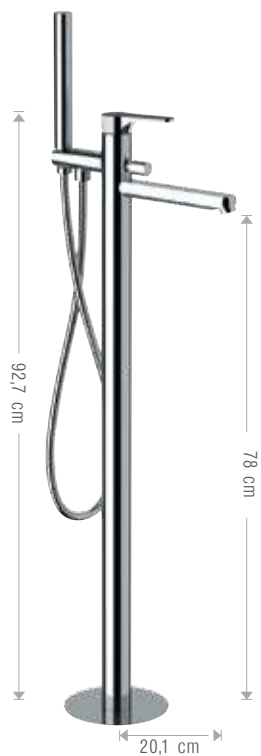

**W002131300**

Solo parte incasso  
Only built-in components

**254SF**

Miscelatore monocomando doccia esterno con leva frontale, senza kit doccia.  
Wall mounted single-lever shower mixer with frontal lever, without shower kit.

CR

**130SF**

Bocca ad incasso.  
Concealed spout

CR

**130SFL**

Bocca ad incasso. Lunghezza bocca 23 cm.  
Concealed spout. Spout length 23 cm.

CR

**252SF**

Miscelatore monocomando doccia senza accessori.  
Wall mtg. single-lever shower mixer without accessories.

CR

**21ASF**  
Miscelatore monocomando vasca da pavimento.  
Single-lever bath mixer floor-mounting.

CR

**25ASF**

Monocomando esterno doccia con doccetta shut-off in ABS cromato, flessibile conico in ottone cromato 120 cm e gancio.  
Wall mounted single-lever shower mixer with shut-off handshower in c.p. ABS, conical flexible in c.p. brass 120 cm and c.p. hook