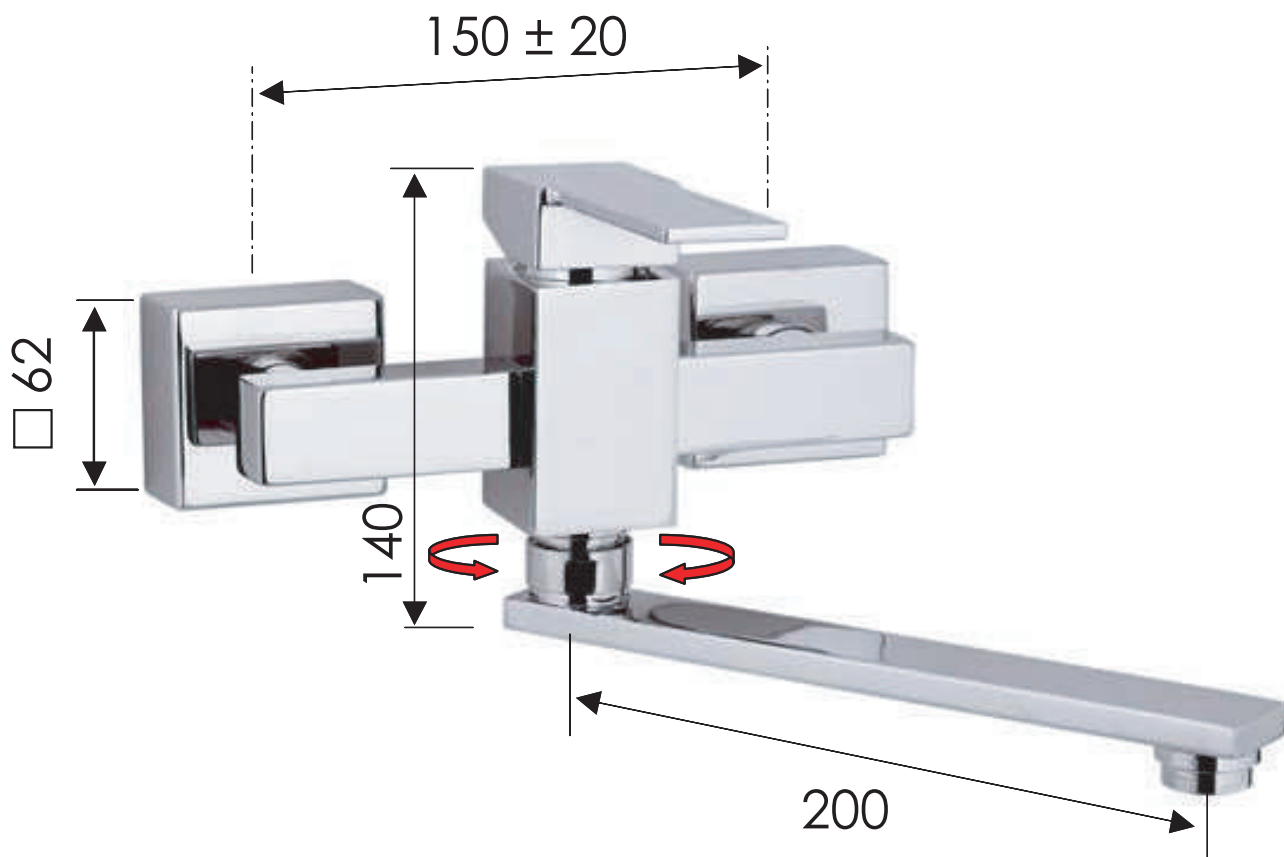

REMER

RUBINETTERIE

SCHEDA TECNICA

ART. COD.

TECHNICAL FEATURES

Q41

MATERIALI / MATERIALS

OTTONE CROMATO / CHROME PLATED BRASS