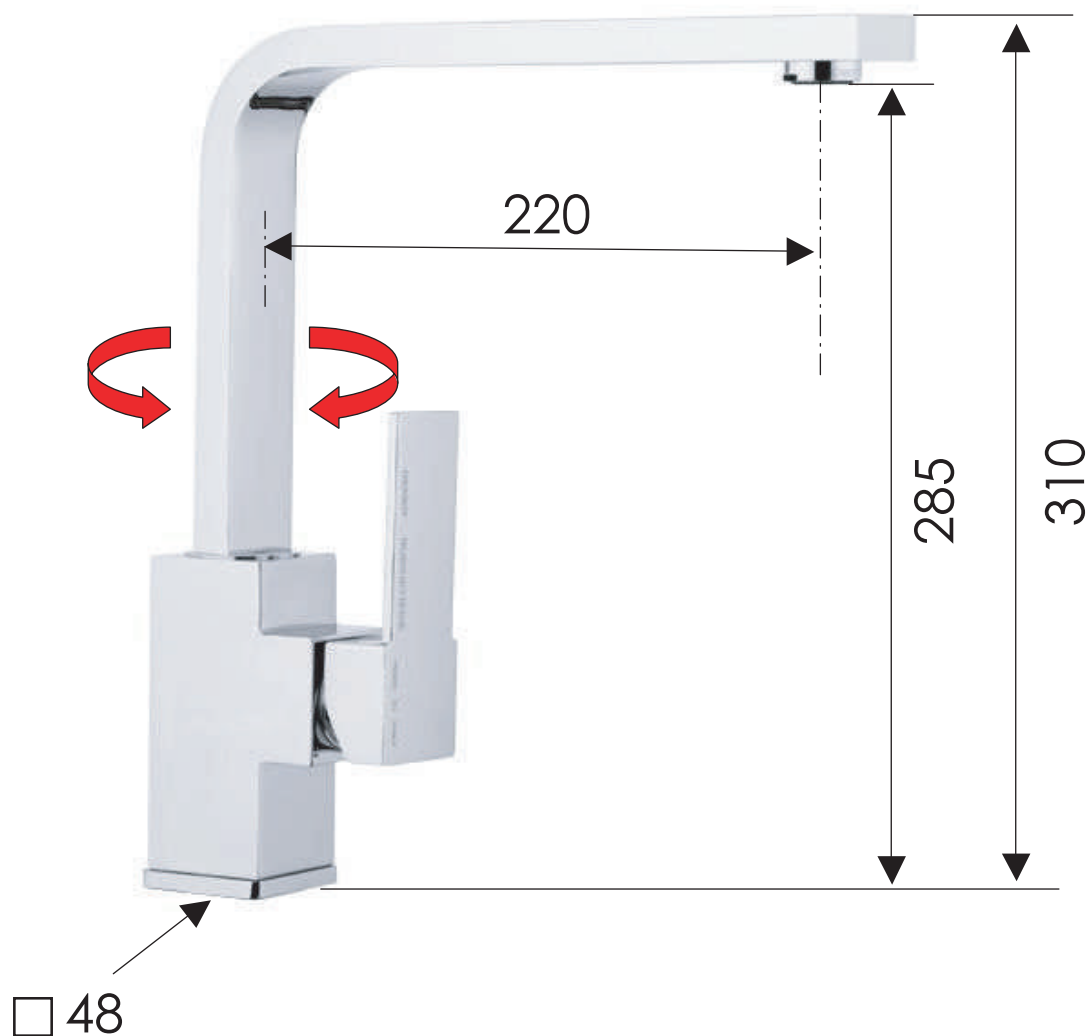

REMER

RUBINETTERIE

SCHEDA TECNICA

TECHNICAL FEATURES

ART. COD.

Q42U

MATERIALI / MATERIALS

OTTONE CROMATO / CHROME PLATED BRASS